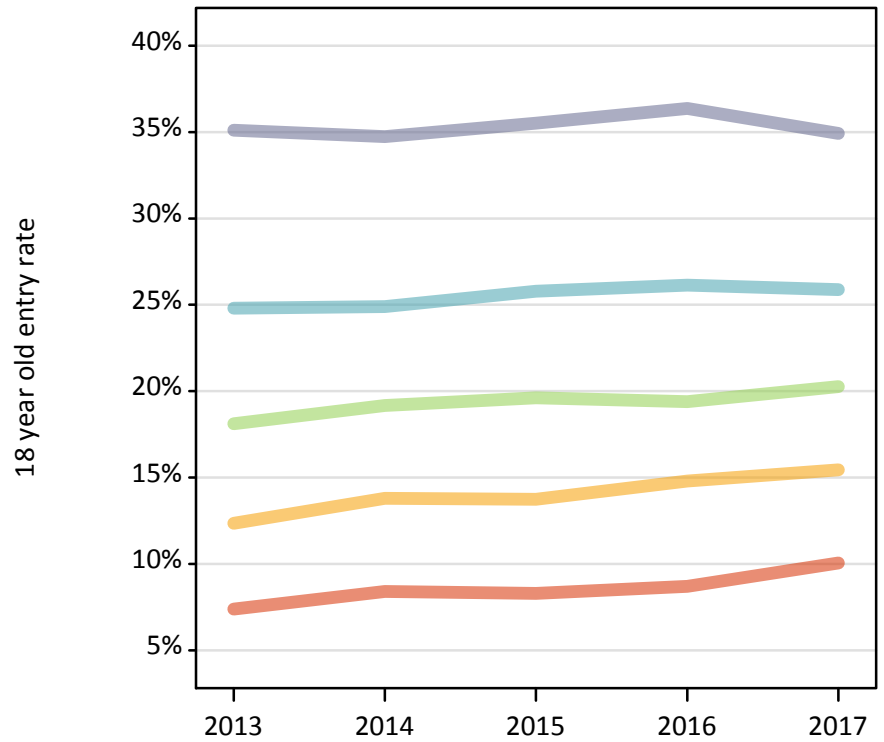

J.7 Placed 18 year old applicants from Scotland by SIMD16 quintile: SQA results day

Placed 18 year old applicants: entry rate

J.8 Placed 18 year old applicants from Scotland by SIMD16 quintile: SQA results day

Placed 18 year old applicants: entry rate

Applicant Status	SIMD16	2013	2014	2015	2016	2017
Placed	Quintile 1	7.4%	8.4%	8.3%	8.7%	10.1%
	Quintile 2	12.4%	13.8%	13.7%	14.8%	15.4%
	Quintile 3	18.1%	19.2%	19.6%	19.4%	20.3%
	Quintile 4	24.8%	24.9%	25.8%	26.1%	25.9%
	Quintile 5	35.1%	34.7%	35.5%	36.4%	34.9%

J.9 Placed 18 year old applicants from Scotland by SIMD16 quintile: SQA results day

Placed 18 year old applicants: entry rate (indexed to 100 = Quintile 1)

Applicant Status	SIMD16	2013	2014	2015	2016	2017
Placed	Quintile 1	100	100	100	100	100
	Quintile 2	167	164	166	170	153
	Quintile 3	245	228	237	223	201
	Quintile 4	336	296	311	301	257
	Quintile 5	475	413	428	418	347