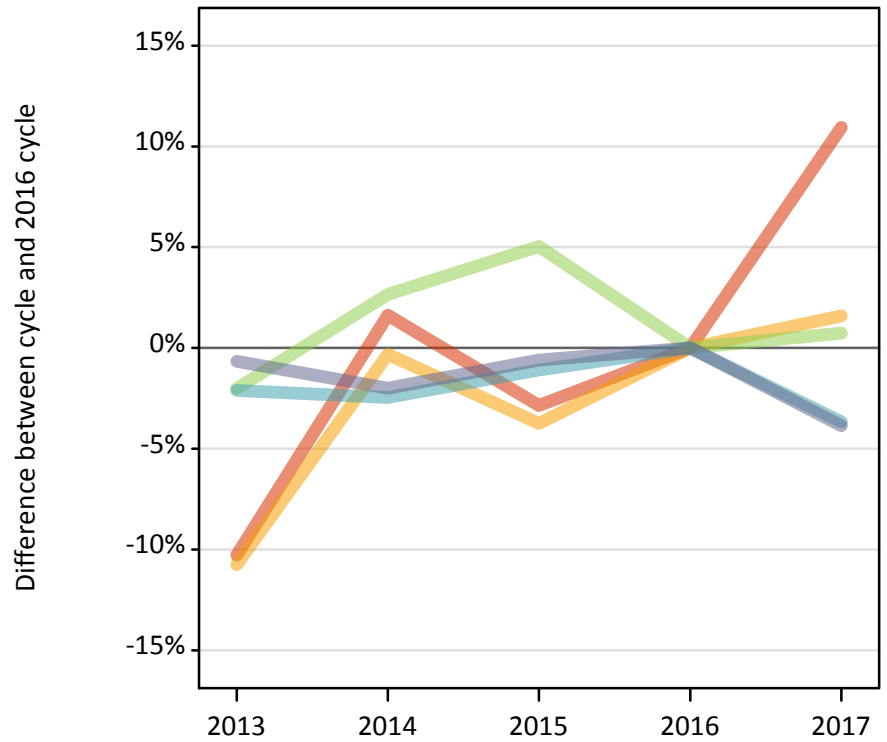

J.3 Placed applicants from Scotland by SIMD16 quintile: SQA results day

Placed applicants: change relative to 2016 cycle totals

Applicant Status	SIMD16	2013	2014	2015	2016	2017
Placed	Quintile 1	-23%	-14%	-6%	0%	13%
	Quintile 2	-21%	-14%	-6%	0%	4%
	Quintile 3	-19%	-14%	-4%	0%	-0%
	Quintile 4	-16%	-14%	-3%	0%	-1%
	Quintile 5	-13%	-12%	-5%	0%	-2%

J.4 Placed 18 year old applicants from Scotland by SIMD16 quintile: SQA results day

Placed 18 year old applicants: change relative to 2016 cycle totals

- Quintile 1
- Quintile 2
- Quintile 3
- Quintile 4
- Quintile 5