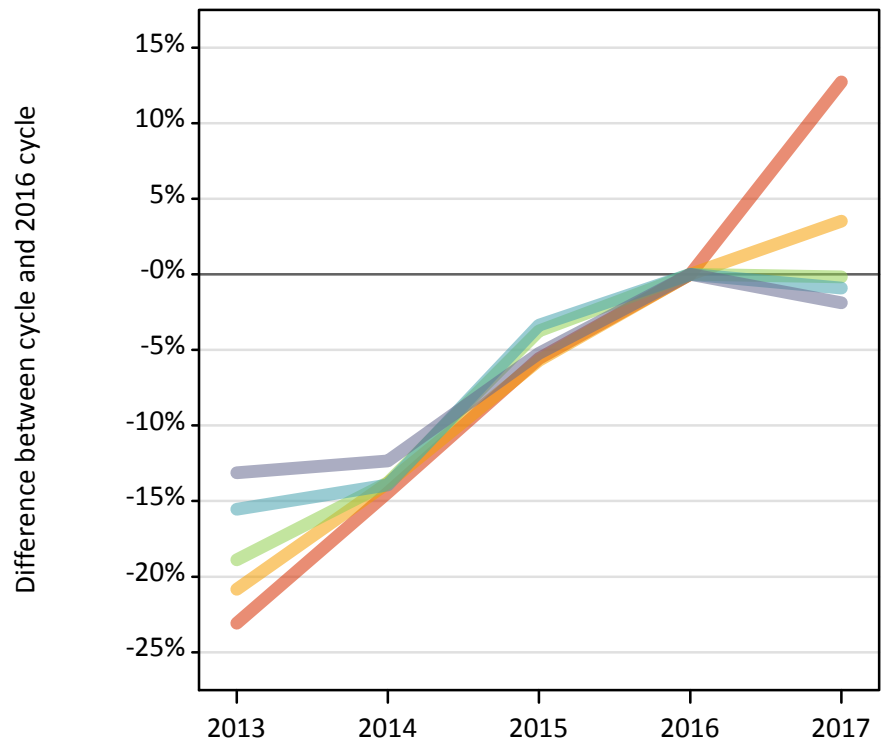

Analysis at 00:05 on Tuesday 8 August 2017 (SQA results day)

J.1 Placed applicants from Scotland by SIMD16 quintile: SQA results day

Placed applicants: change relative to 2016 cycle totals

- Quintile 1
- Quintile 2
- Quintile 3
- Quintile 4
- Quintile 5