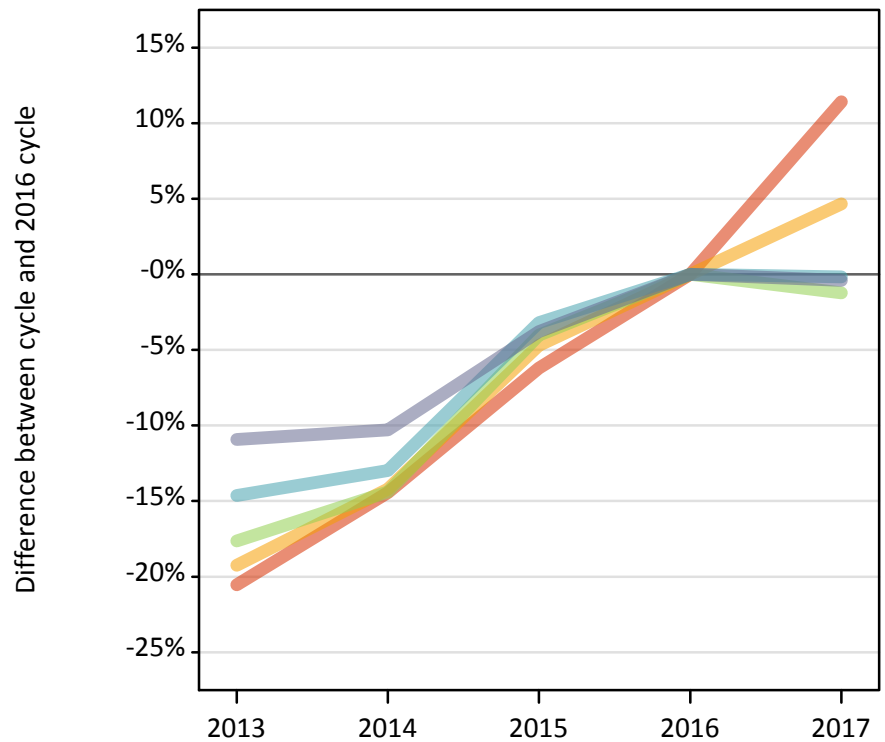

Analysis at 00:05 on Thursday 24 August 2017 (7 days after A level results day)

J.1 Placed applicants from Scotland by SIMD16 quintile: 7 days after A level results day

Placed applicants: change relative to 2016 cycle totals

- Quintile 1
- Quintile 2
- Quintile 3
- Quintile 4
- Quintile 5

J.2 Placed applicants from Scotland by SIMD16 quintile: 7 days after A level results day

Applicant Status	SIMD16	2013	2014	2015	2016	2017
Placed	Quintile 1	3,470	3,730	4,090	4,360	4,860
	Quintile 2	4,100	4,350	4,830	5,070	5,310
	Quintile 3	5,100	5,300	5,950	6,190	6,120
	Quintile 4	6,490	6,610	7,360	7,600	7,590
	Quintile 5	8,680	8,740	9,370	9,740	9,700

J.3 Placed applicants from Scotland by SIMD16 quintile: 7 days after A level results day

Placed applicants: change relative to 2016 cycle totals

Applicant Status	SIMD16	2013	2014	2015	2016	2017
Placed	Quintile 1	-21%	-14%	-6%	0%	11%
	Quintile 2	-19%	-14%	-5%	0%	5%
	Quintile 3	-18%	-14%	-4%	0%	-1%
	Quintile 4	-15%	-13%	-3%	0%	-0%
	Quintile 5	-11%	-10%	-4%	0%	-0%