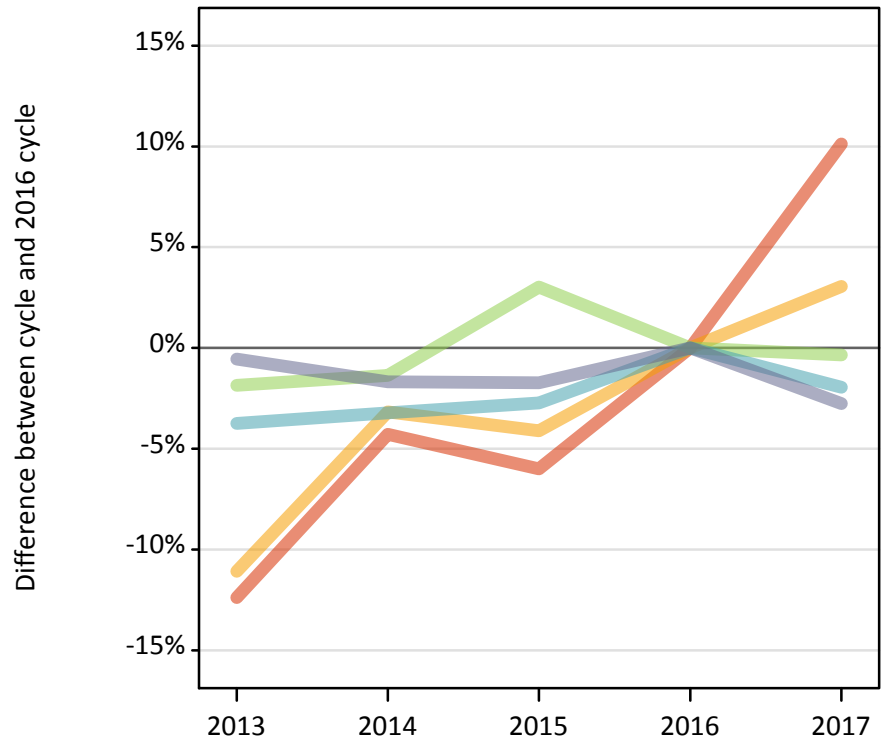

J.3 Placed applicants from Scotland by SIMD16 quintile: 7 days after A level results day

Placed applicants: change relative to 2016 cycle totals

Applicant Status	SIMD16	2013	2014	2015	2016	2017
Placed	Quintile 1	-21%	-14%	-6%	0%	11%
	Quintile 2	-19%	-14%	-5%	0%	5%
	Quintile 3	-18%	-14%	-4%	0%	-1%
	Quintile 4	-15%	-13%	-3%	0%	-0%
	Quintile 5	-11%	-10%	-4%	0%	-0%

J.4 Placed 18 year old applicants from Scotland by SIMD16 quintile: 7 days after A level results day

Placed 18 year old applicants: change relative to 2016 cycle totals

- Quintile 1
- Quintile 2
- Quintile 3
- Quintile 4
- Quintile 5