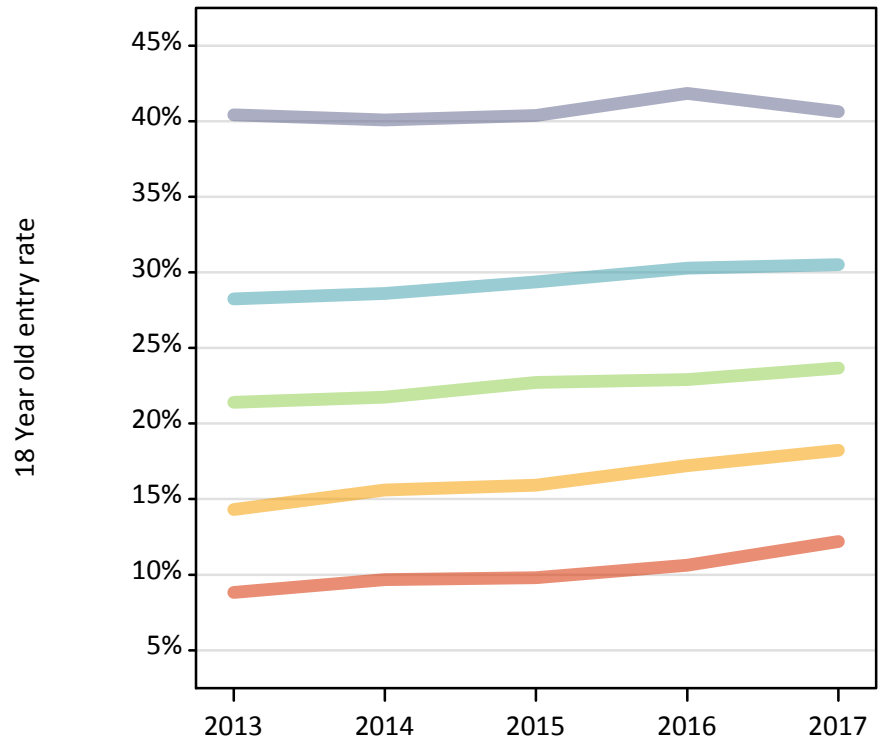

J.7 Placed 18 year old applicants from Scotland by SIMD16 quintile: 7 days after A level results day

Placed 18 year old applicants: entry rate

J.8 Placed 18 year old applicants from Scotland by SIMD16 quintile: 7 days after A level results day

Placed 18 year old applicants: entry rate

Applicant Status	SIMD16	2013	2014	2015	2016	2017
Placed	Quintile 1	8.8%	9.7%	9.8%	10.6%	12.2%
	Quintile 2	14.3%	15.6%	15.9%	17.2%	18.2%
	Quintile 3	21.4%	21.7%	22.7%	22.9%	23.7%
	Quintile 4	28.3%	28.6%	29.4%	30.3%	30.5%
	Quintile 5	40.4%	40.1%	40.4%	41.8%	40.6%

J.9 Placed 18 year old applicants from Scotland by SIMD16 quintile: 7 days after A level results day

Placed 18 year old applicants: entry rate (indexed to 100 = Quintile 1)

Applicant Status	SIMD16	2013	2014	2015	2016	2017
Placed	Quintile 1	100	100	100	100	100
	Quintile 2	162	161	163	162	149
	Quintile 3	243	225	232	215	194
	Quintile 4	320	296	300	285	250
	Quintile 5	458	414	412	394	333