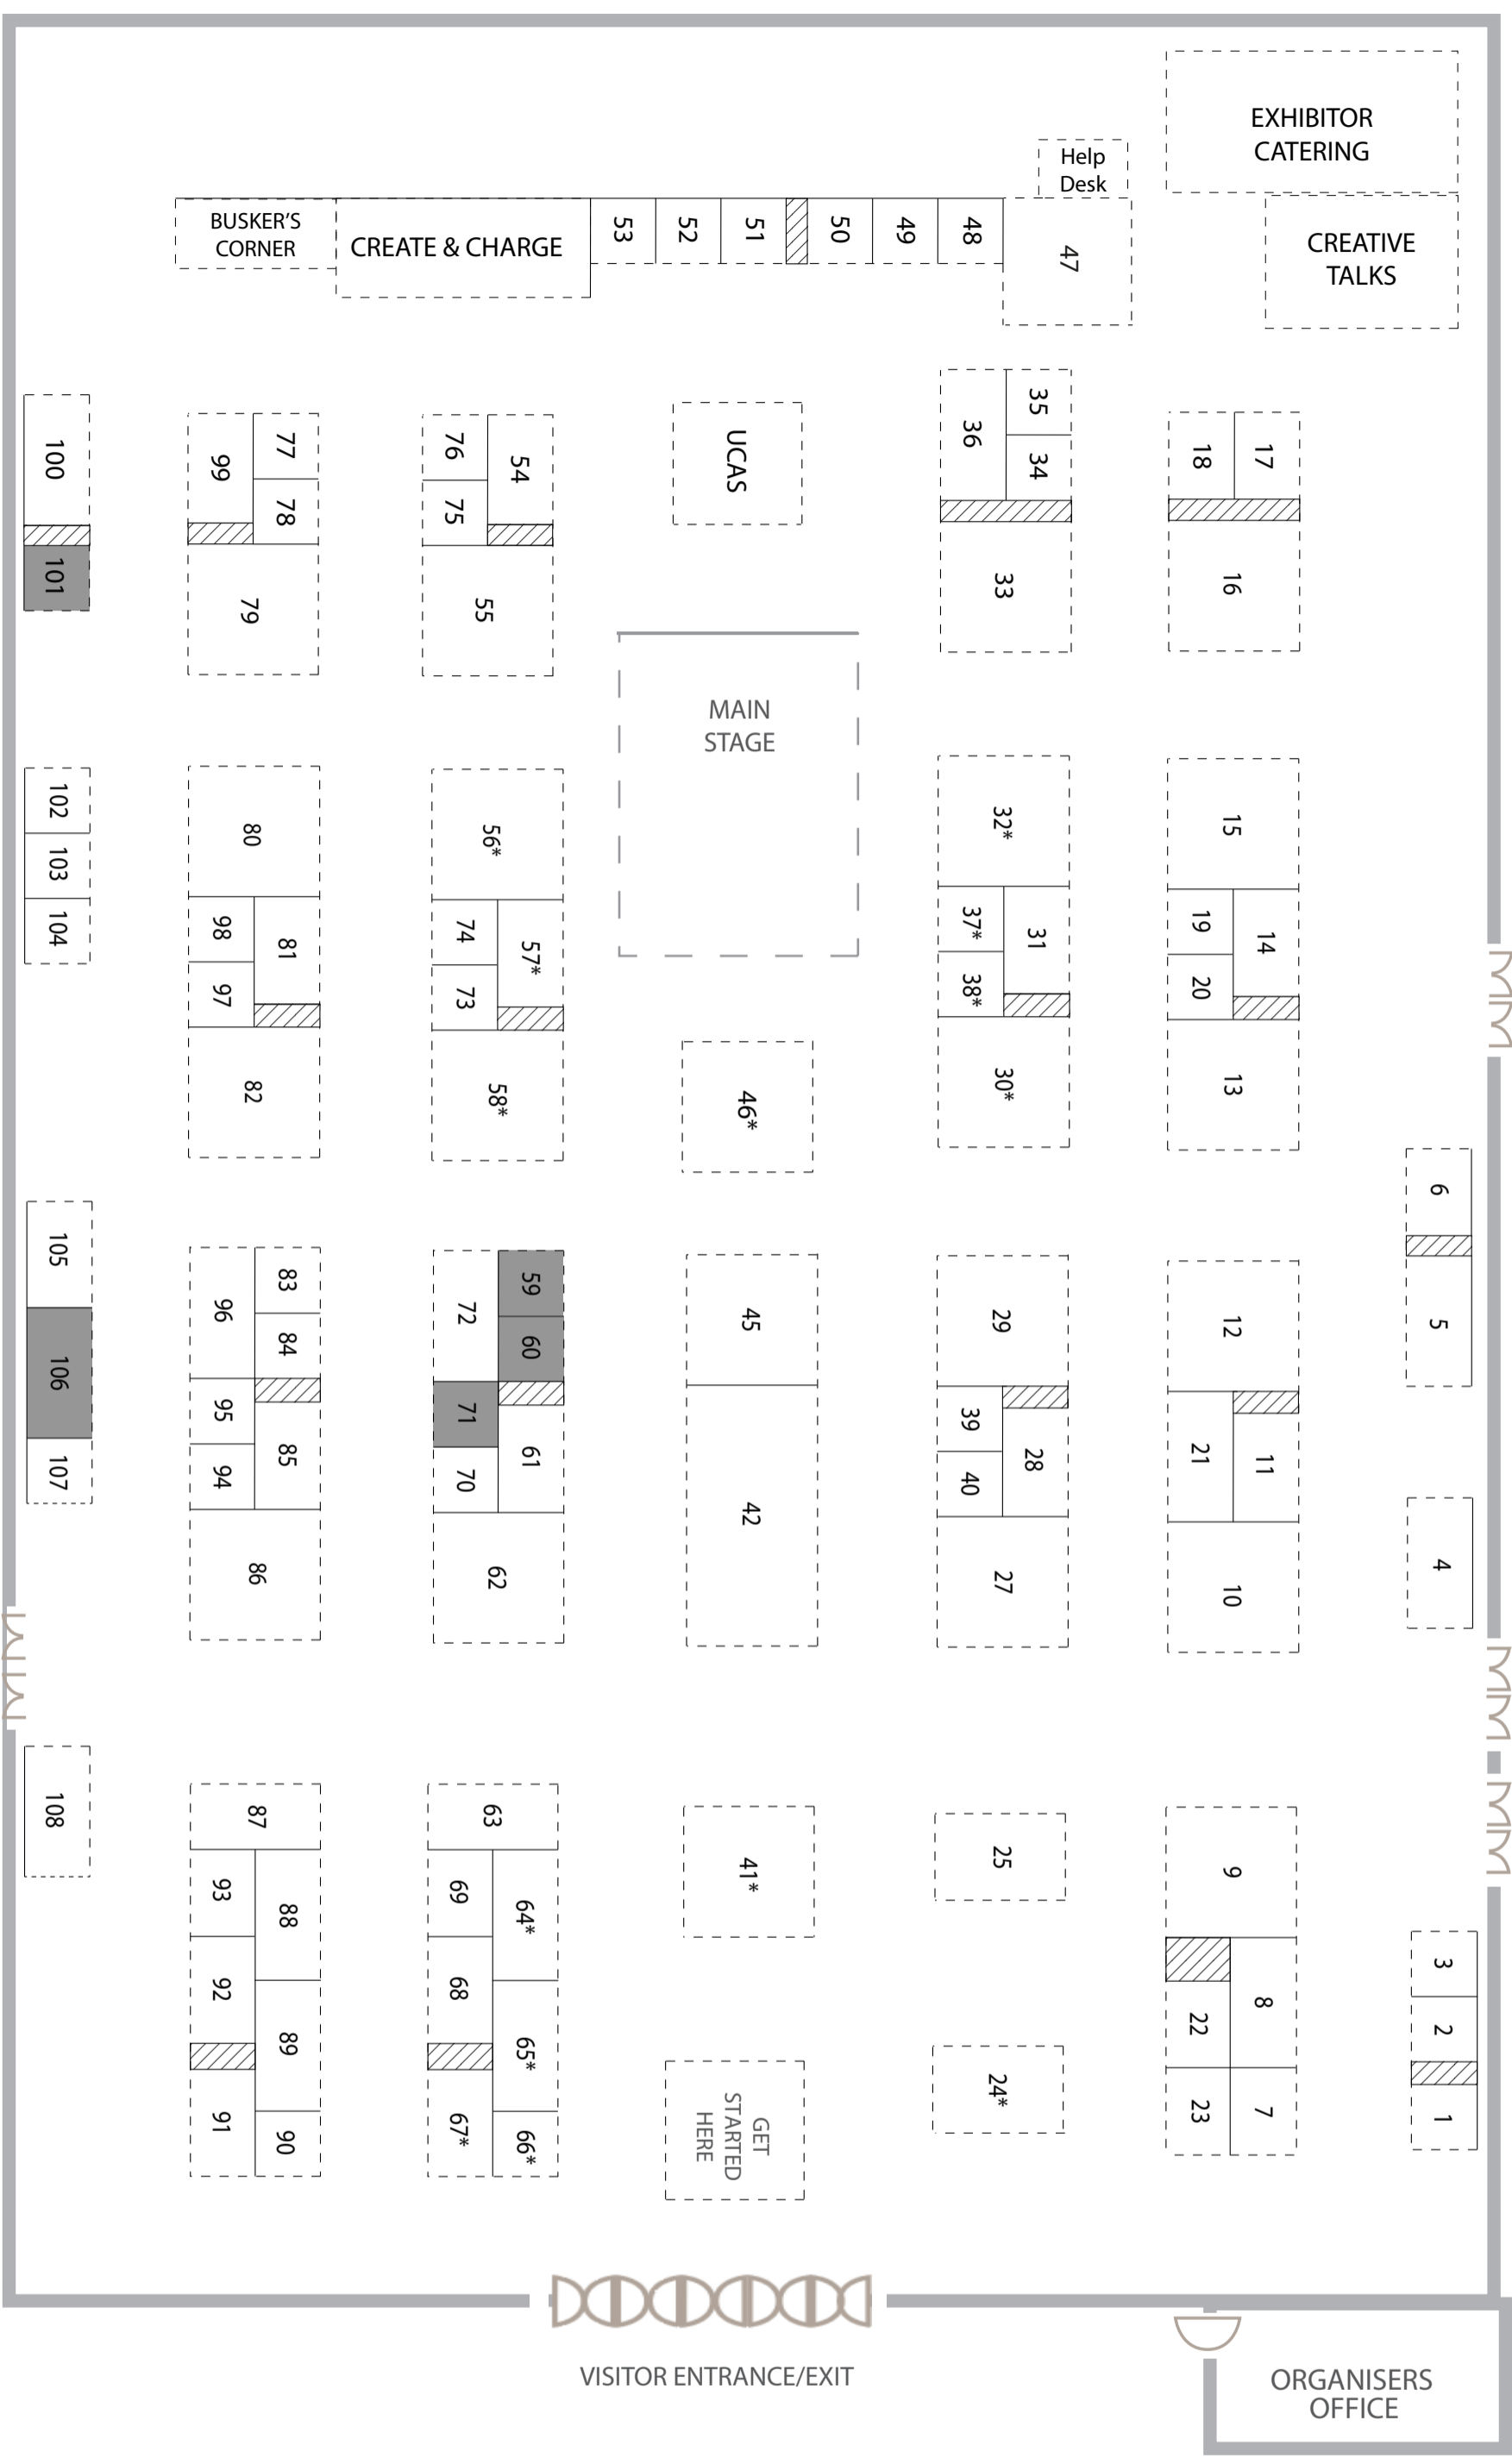

Create Your Future 2024 - Manchester Floor plan - updated 09/09/2024

KEY

	Sold		6M X 3M		Premium Stand		Phase 2
	2M X 3M		6M X 4M		Solid Wall		
	3M X 3M		6M X 6M		Stand Boundary (No Wall)		
	4M X 3M		6M X 6M space only				
	5M X 3M						