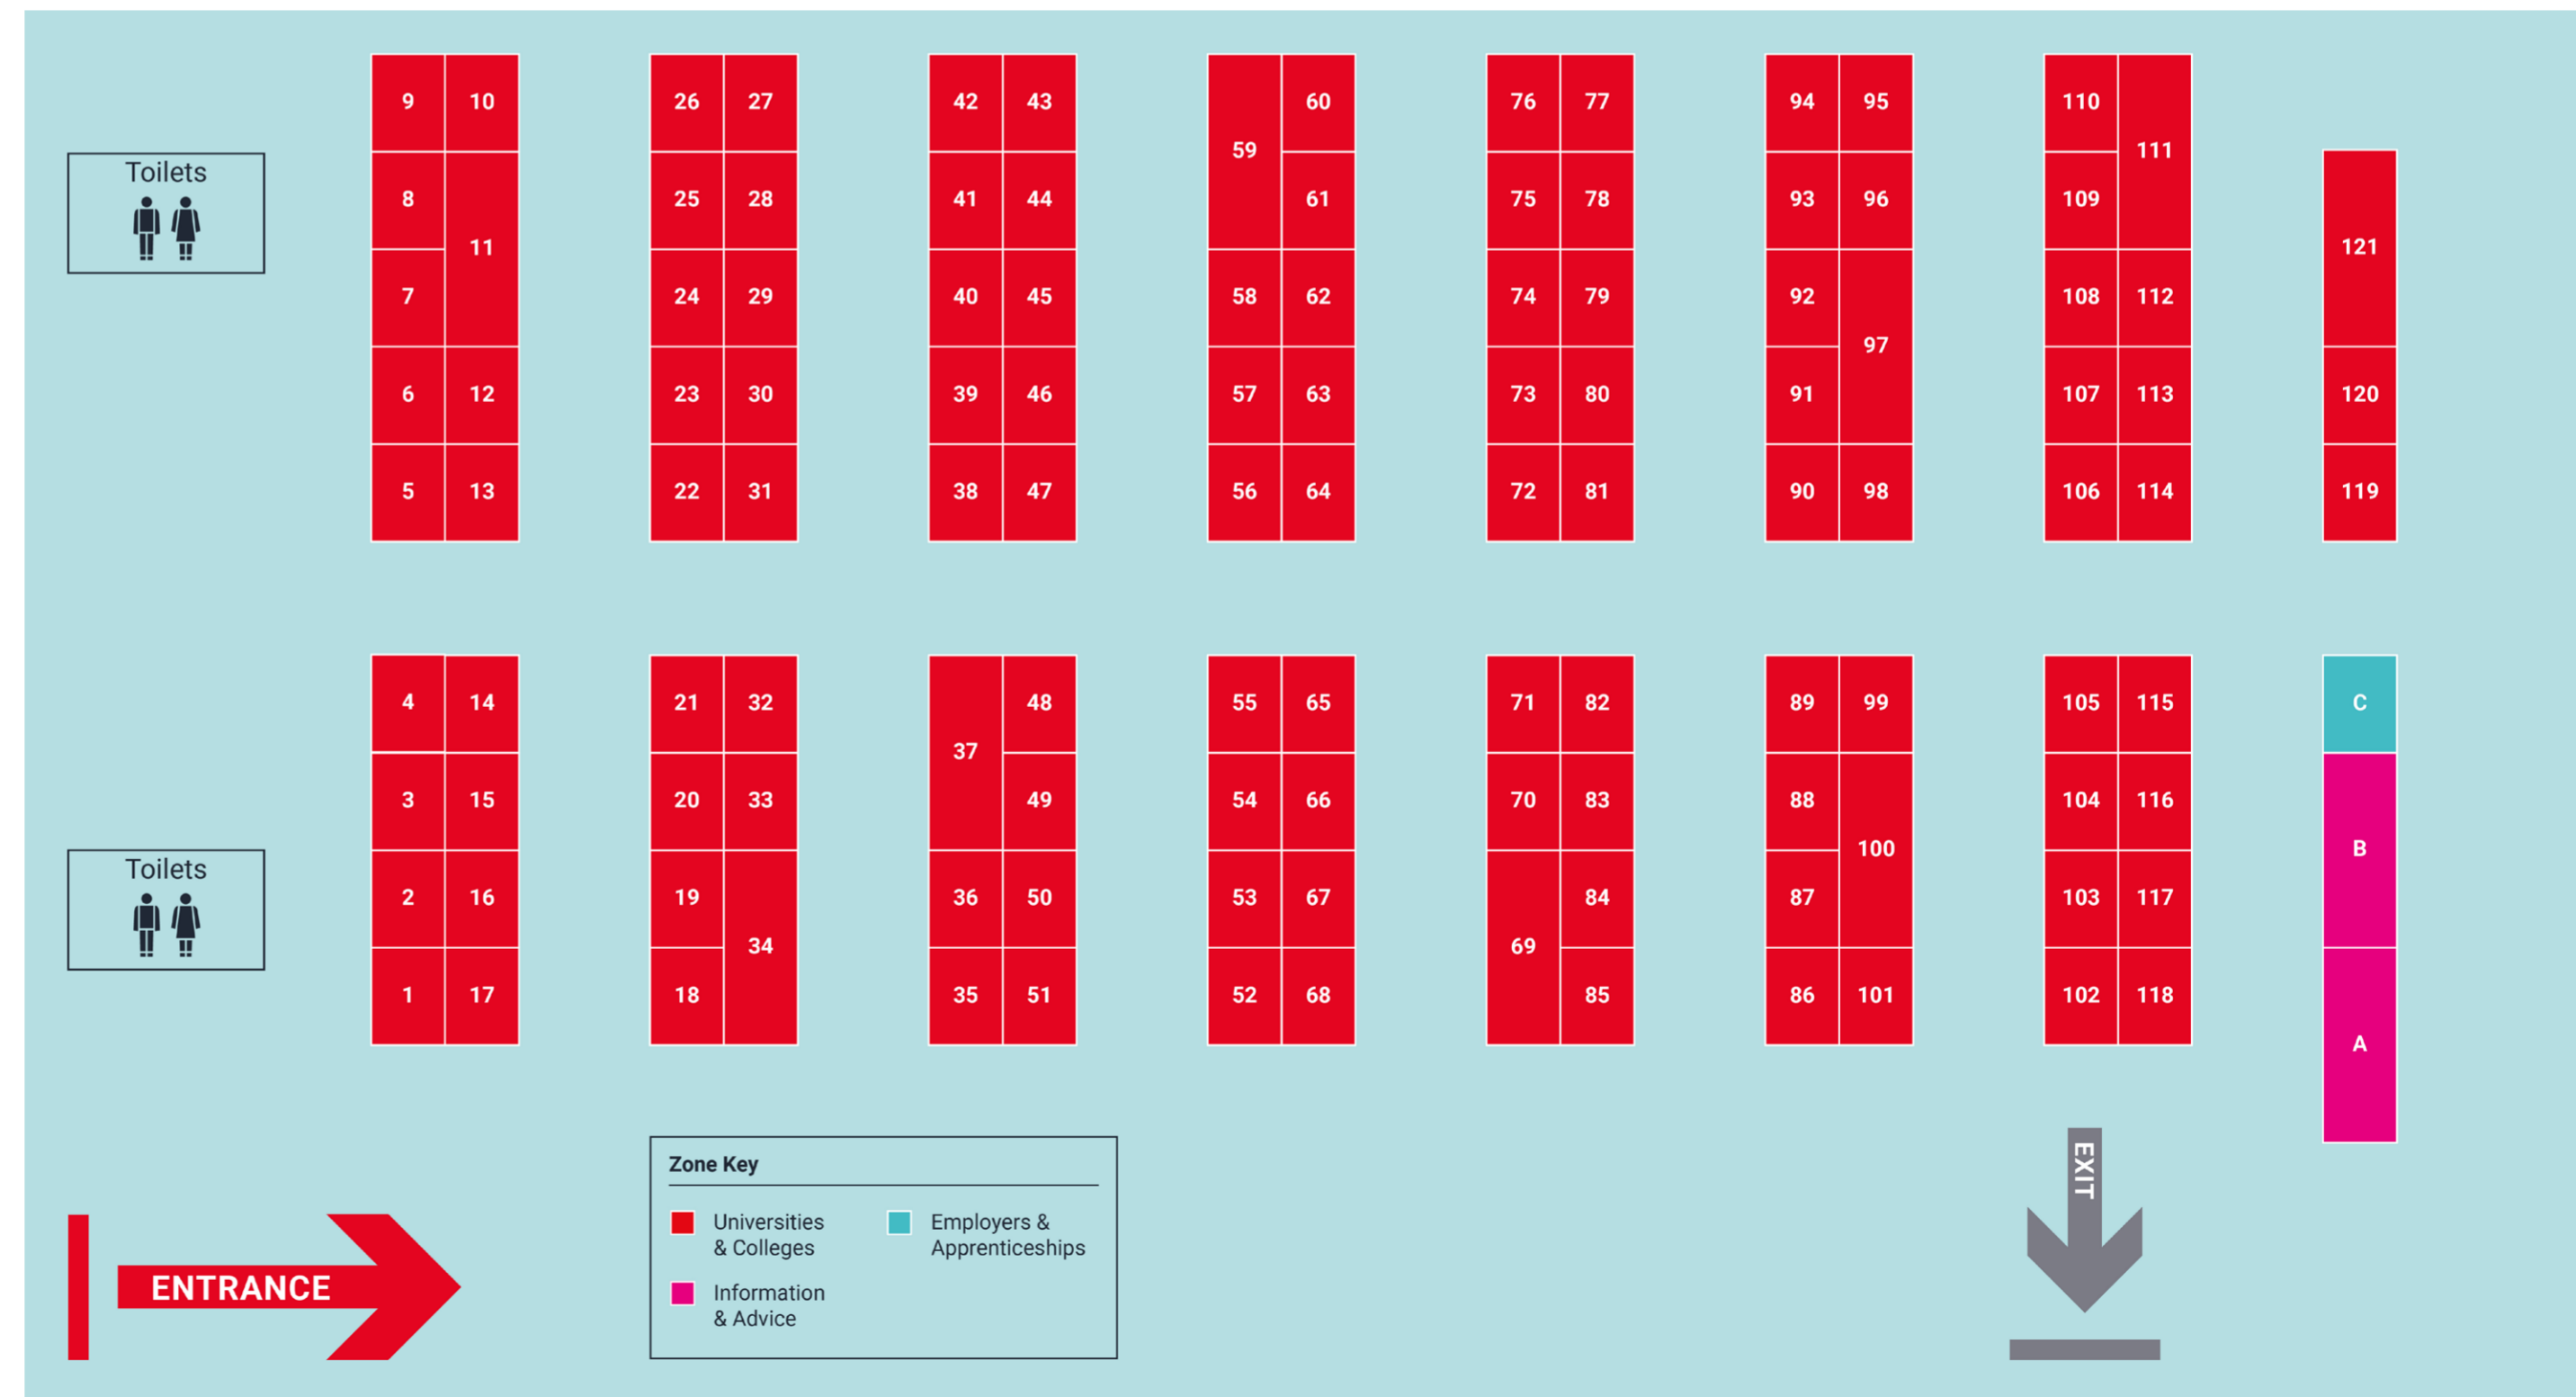

University of East London

Year of Science

University of Essex	121
University of Exeter	79
University of Greenwich	110
University of Hertfordshire	111
University of Hull	108
University of Kent	11
University of Leeds	4
University of Leicester	93
University of Lincoln	120
University of Liverpool	33
University of Northampton	37
University of Nottingham	101
University of Oxford	31
University of Plymouth	109
University of Portsmouth	87
University of Reading	95
University of Roehampton	9
University of Salford	113
University of Sheffield	54

University of South Wales	80
University of Southampton	15
University of Stirling	2
University of Suffolk	100
University of Surrey	19
University of Sussex	89
University of the Arts London	6
University of Warwick	39
University of West London	64
University of Winchester	90
University of York	47
Wrexham University	81
York St John University	62

INFORMATION & ADVICE

Homes for Students	B
UCAS	A

EMPLOYERS & APPRENTICESHIPS

ICAEW	C

UCAS DISCOVERY UK TOUR

THE BIG Q&A

COLCHESTER 2024
EVENT GUIDE