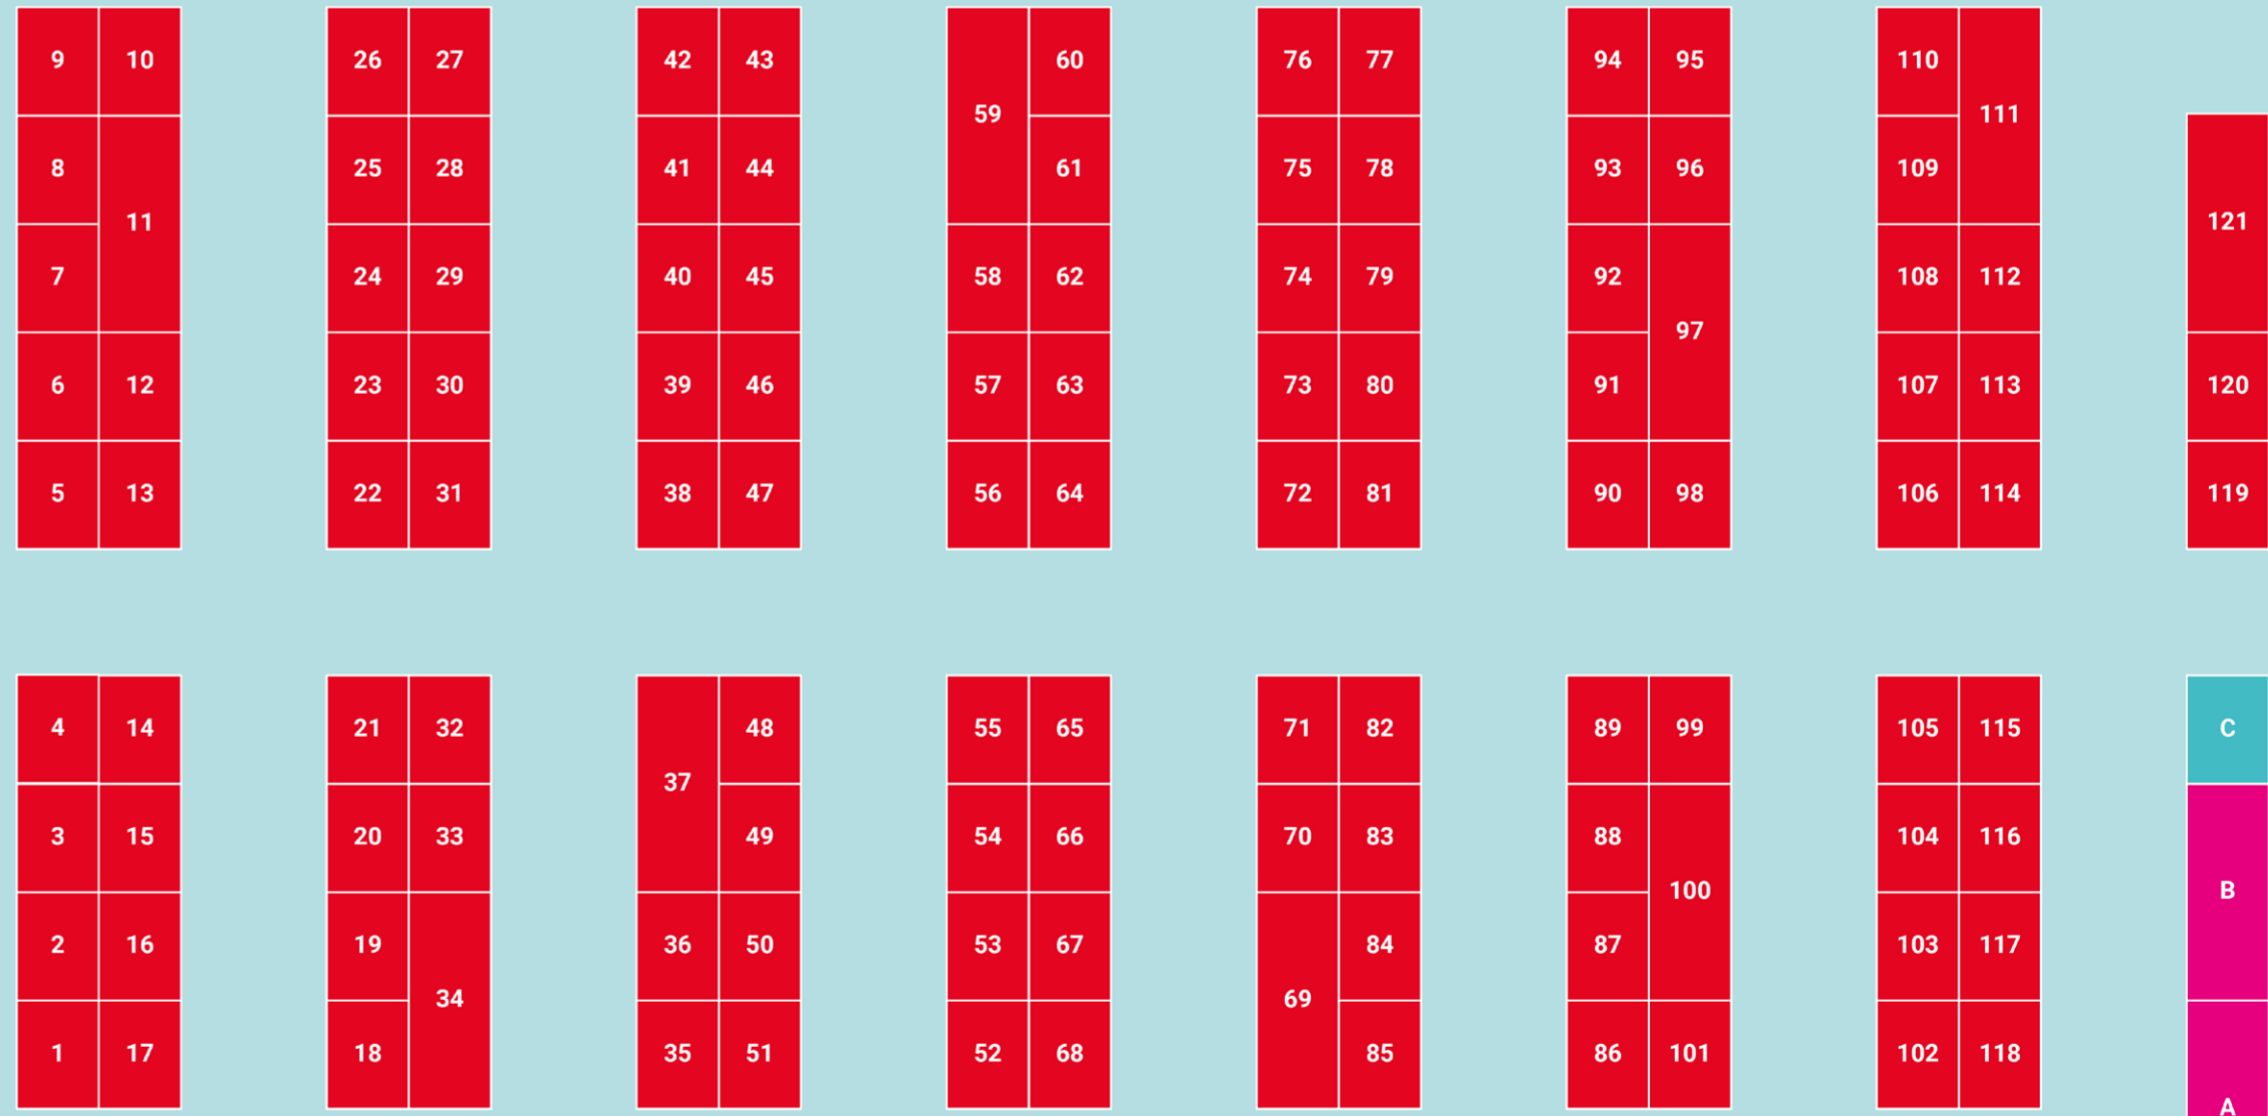

University of East London

Year of Science

University of Essex	121
University of Exeter	79
University of Greenwich	110
University of Hertfordshire	111
University of Hull	108
University of Kent	11
University of Leeds	4
University of Leicester	93
University of Lincoln	120
University of Liverpool	33
University of Northampton	37
University of Nottingham	101
University of Oxford	31
University of Plymouth	109
University of Portsmouth	87
University of Reading	95
University of Roehampton	9
University of Salford	113
University of Sheffield	54

University of South Wales	80
University of Southampton	15
University of Stirling	2
University of Suffolk	100
University of Surrey	19
University of Sussex	89
University of the Arts London	6
University of Warwick	39
University of West London	64
University of Winchester	90
University of York	47
Wrexham University	81
York St John University	62

INFORMATION & ADVICE

Homes for Students	B
UCAS	A

EMPLOYERS & APPRENTICESHIPS

ICAEW	C

UCAS DISCOVERY UK TOUR

THE BIG Q&A

COLCHESTER 2024
EVENT GUIDE