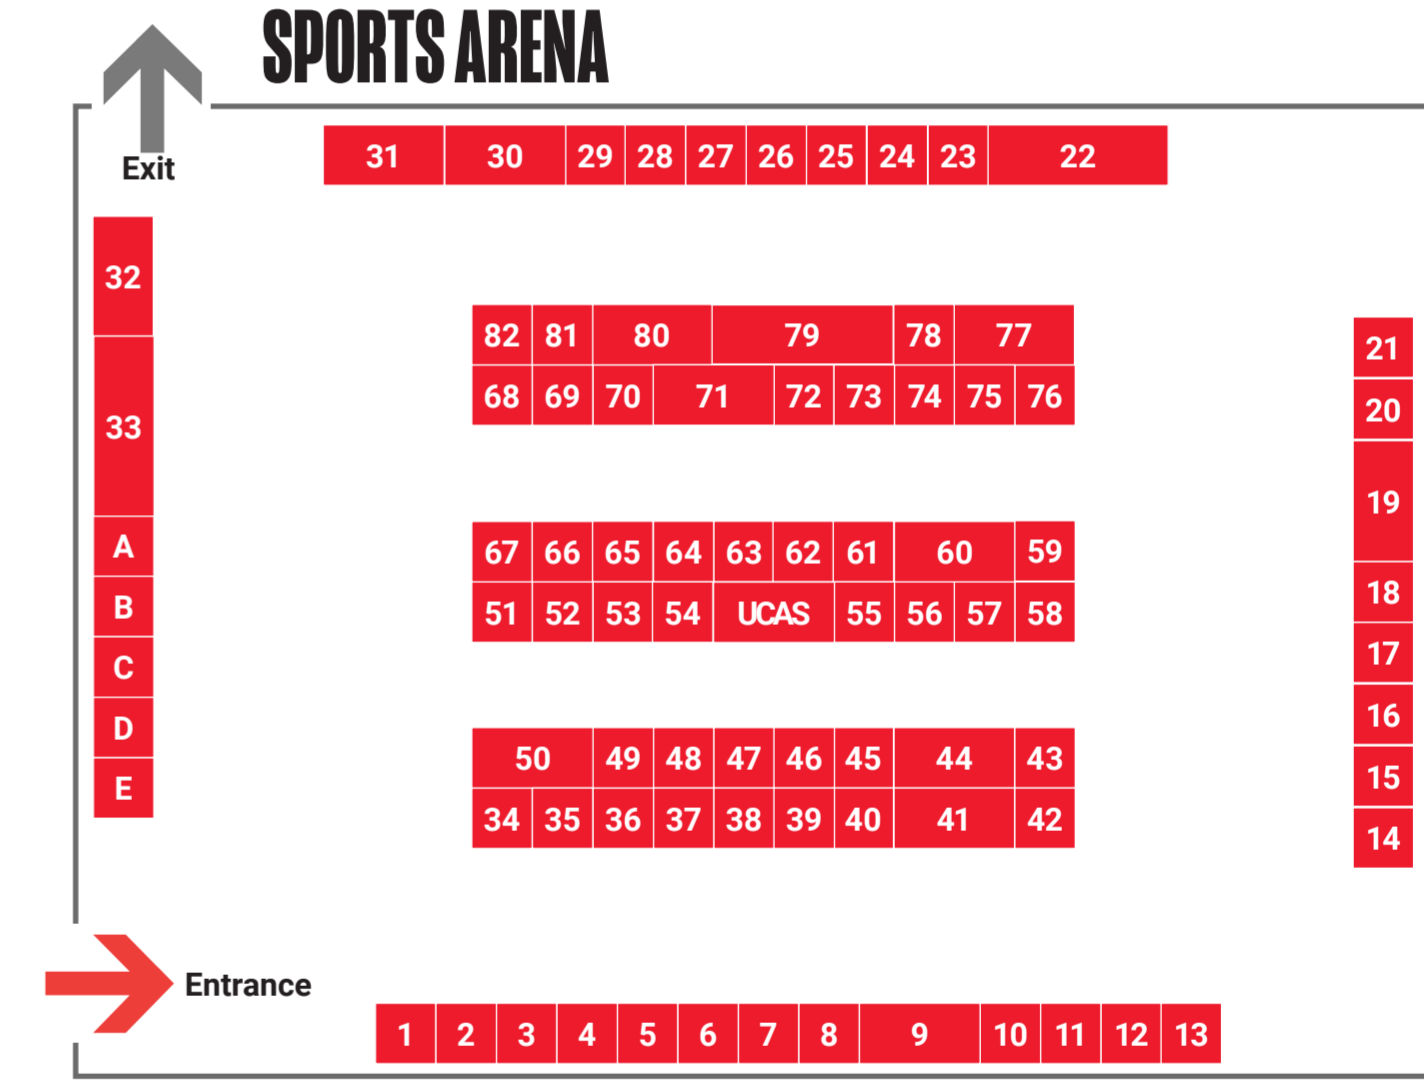

SPORTS ARENA

LISTEN TO TALKS

We've got a packed line-up at The Big Q&A and Subject Talks stages. Hear about different course areas. Listen to students and apprentices. Find the answers to your questions. Learn more about your choices, how to research your options, and how to apply.