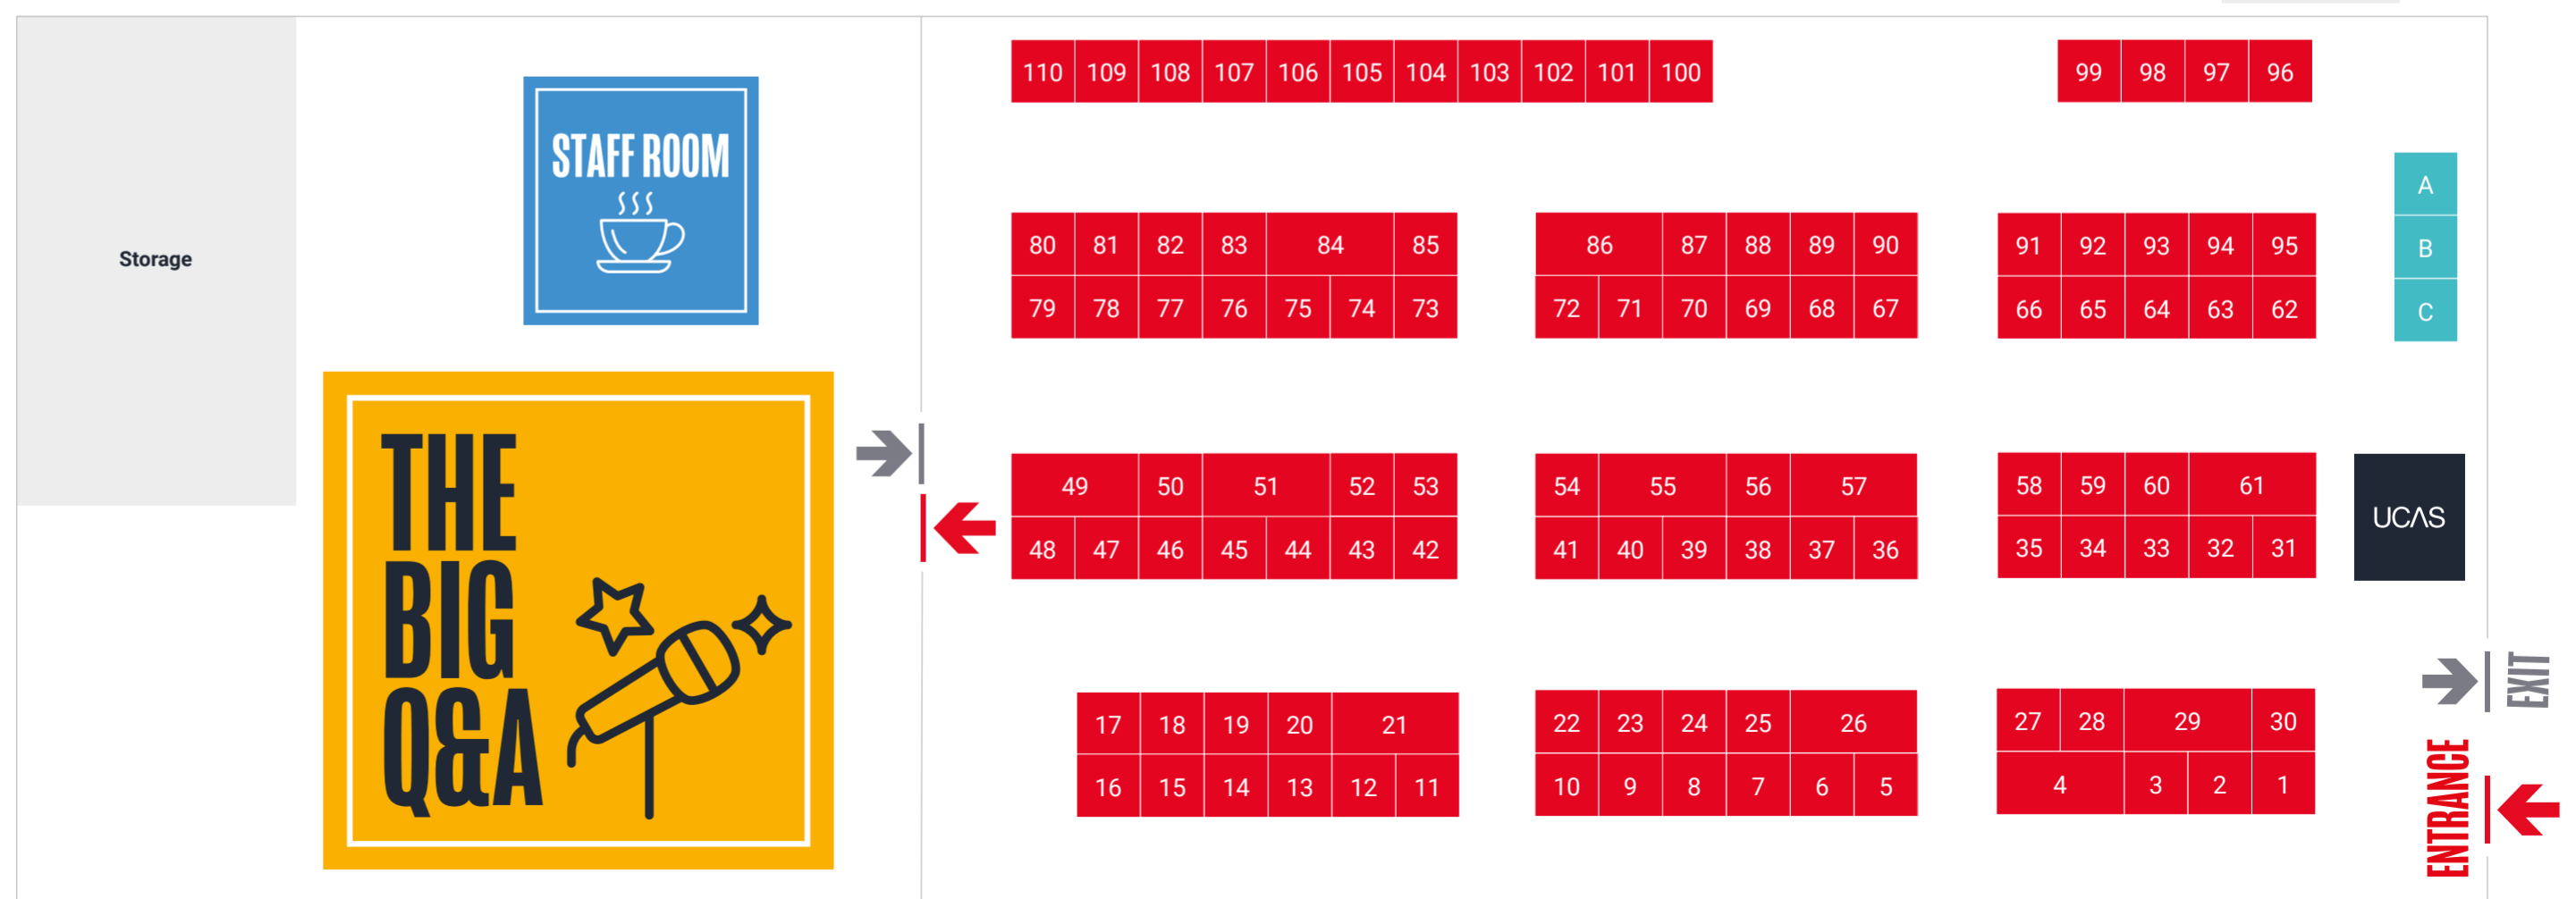

---

---

---

**GET CLOSER** University of Suffolk

SEE IT YOUR WAY **GET CLOSER**

Join us at our Open Day 6 July 2024 **BOOK NOW**

Visitor Catering

ENTRANCE →