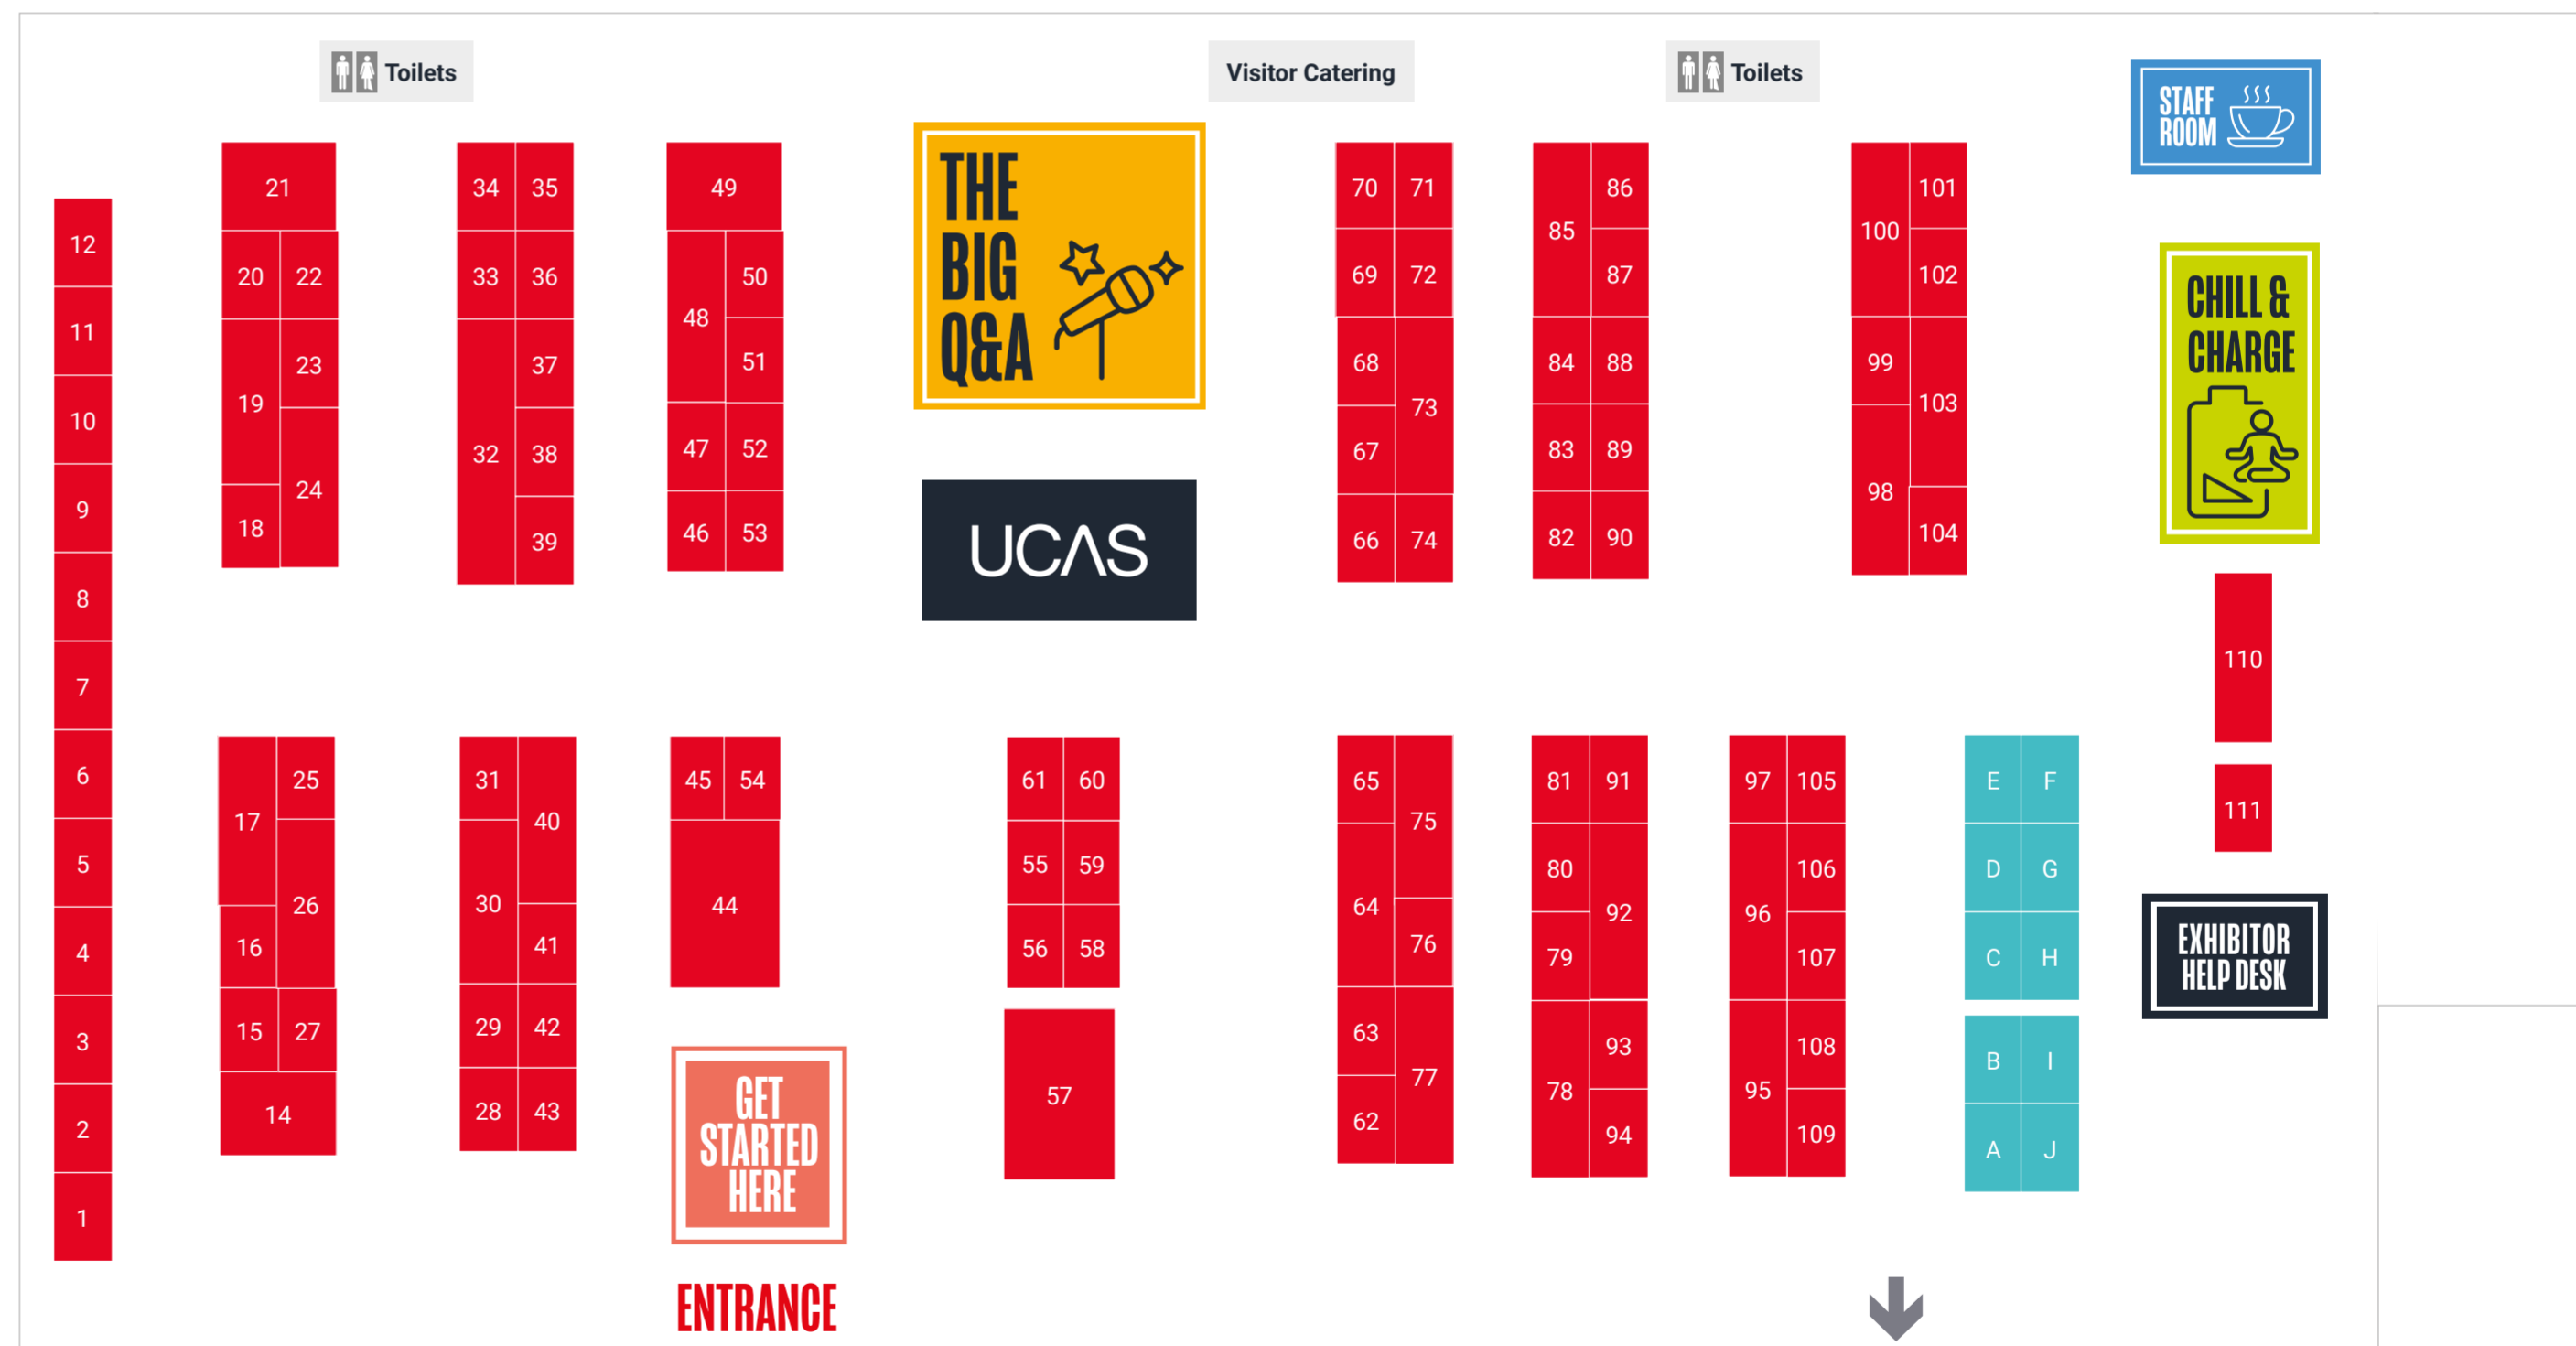

JUST VISIT [SLIDO.COM](https://www.slido.com) AND ENTER #UCASBIGQ

UCAS DISCOVERY UK TOUR

THE BIG Q&A

HELOA

LIVERPOOL 2024
EVENT GUIDE

LOOKING FOR CAREER INSPIRATION?

Match your personality to different career possibilities. Take our Careers Quiz: ucas.com/careers-quiz