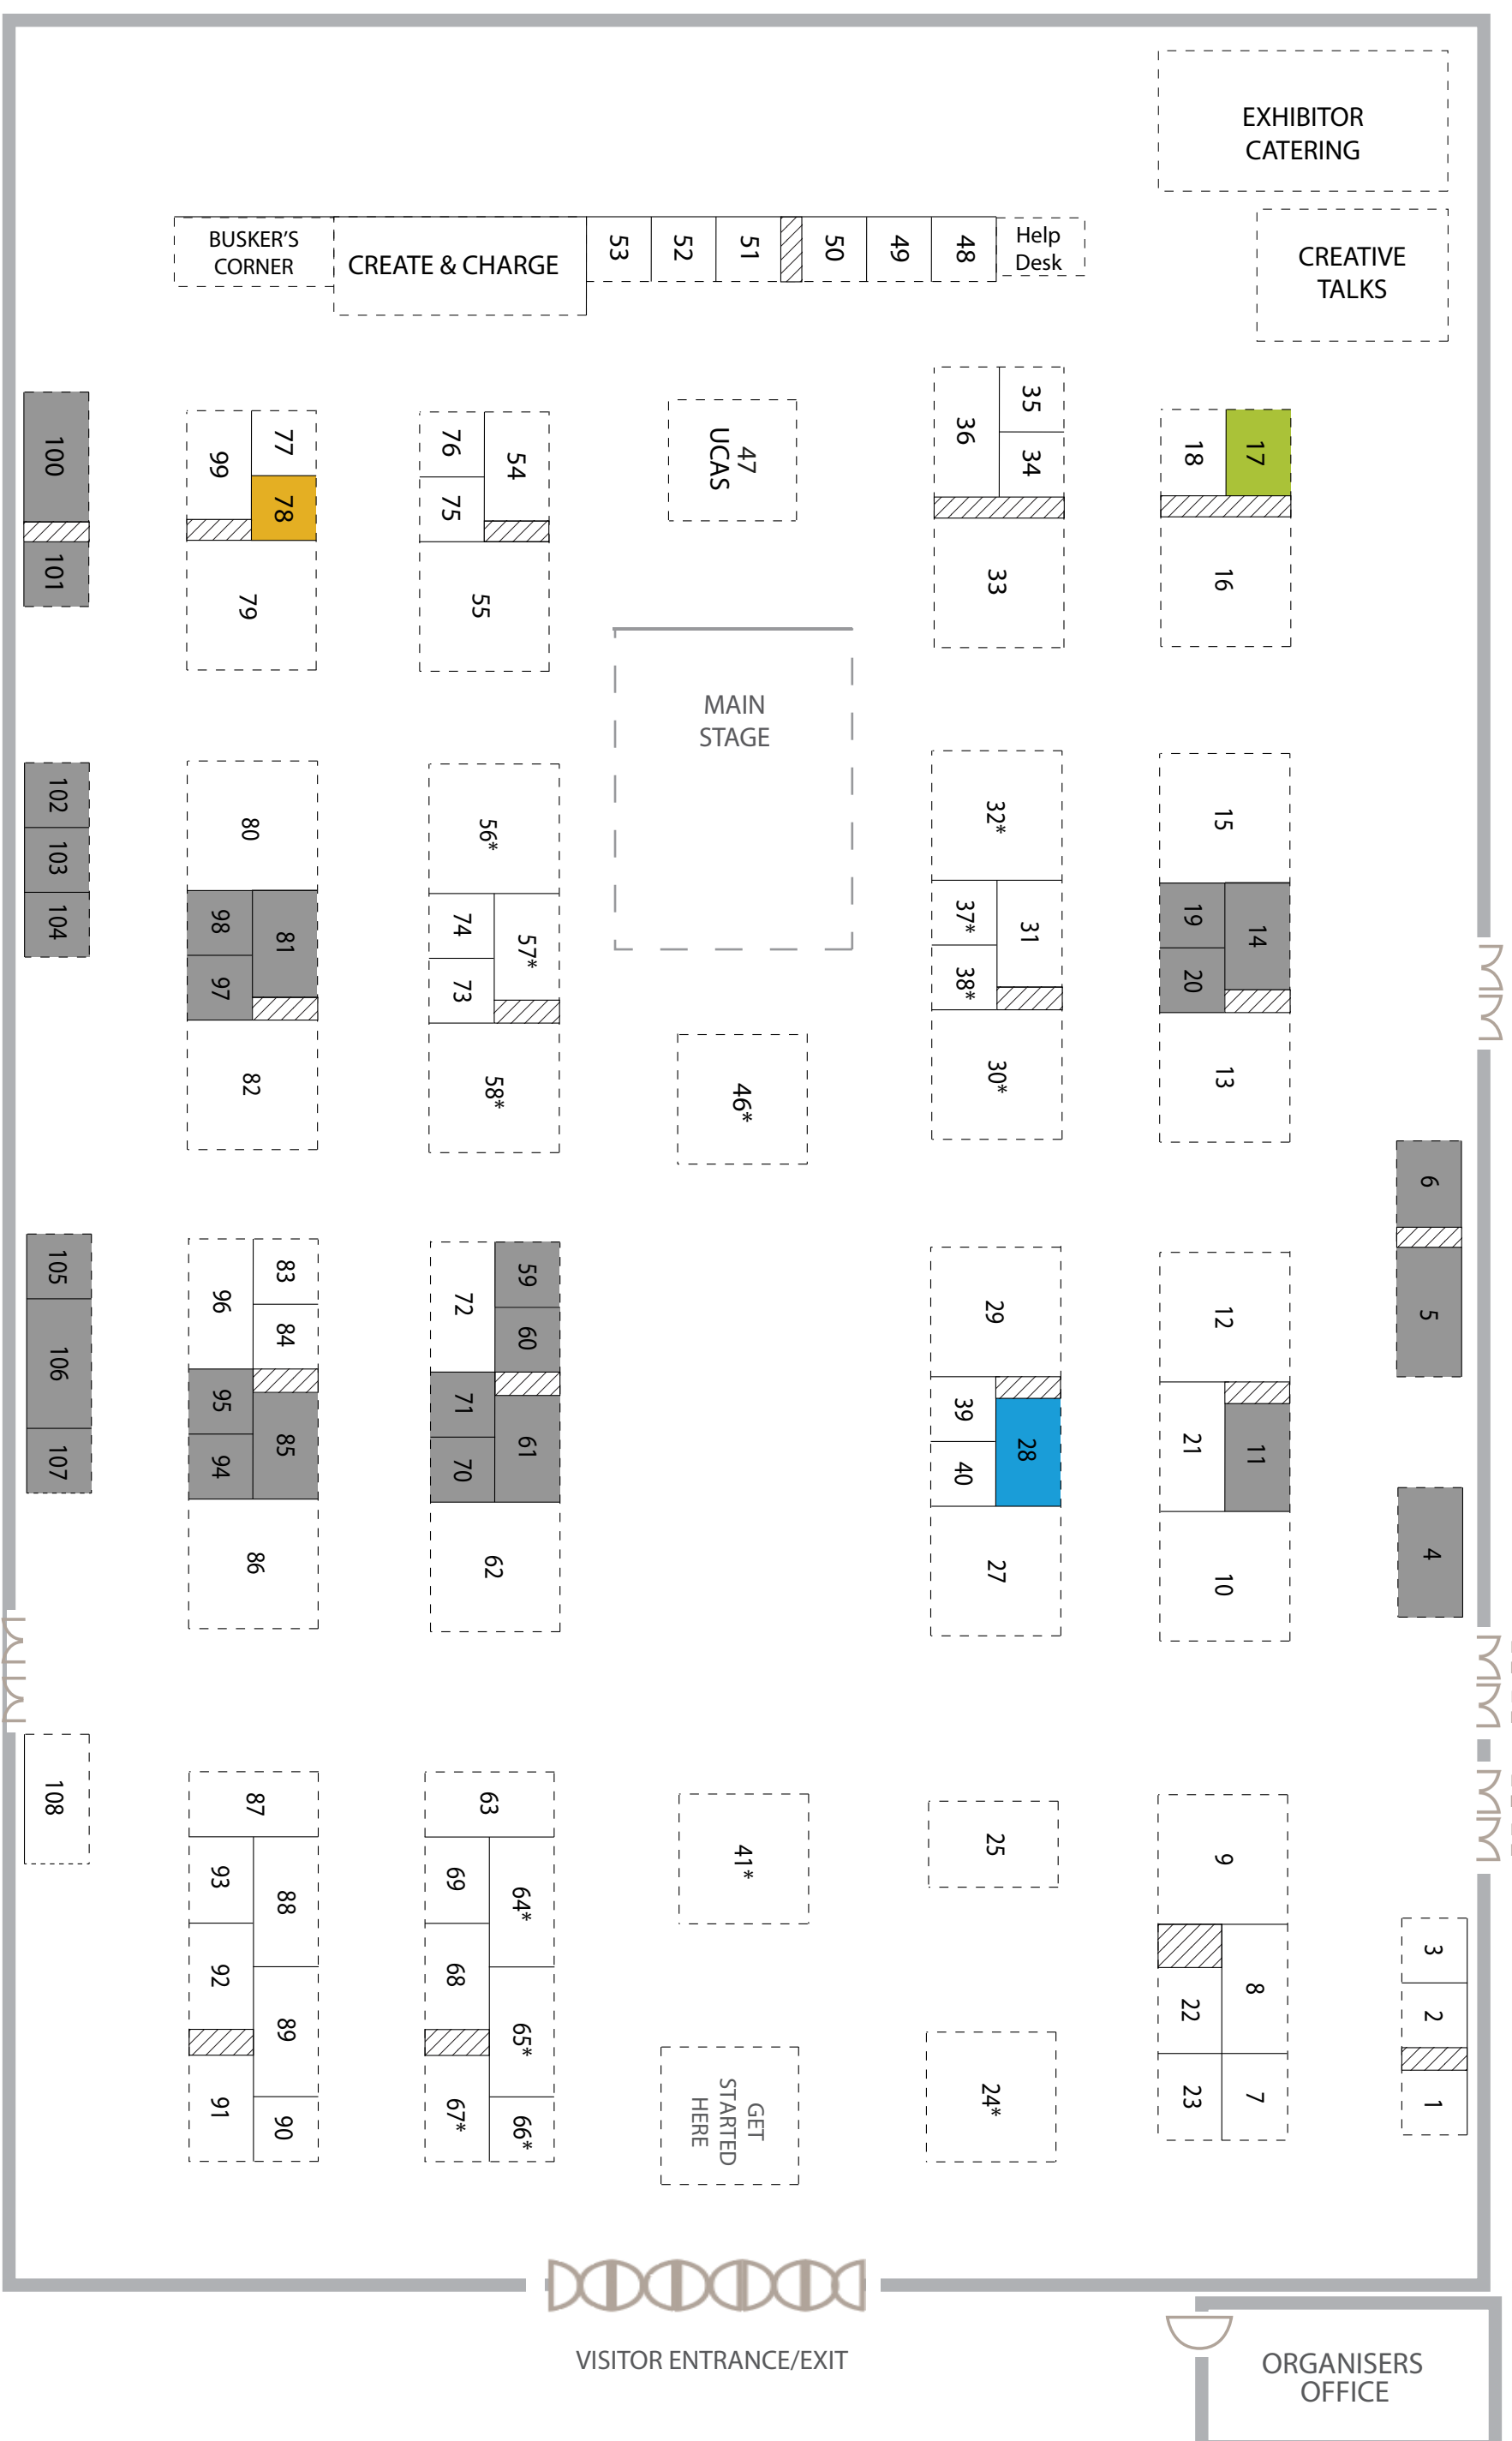

Create Your Future 2024 - Manchester Floor plan - updated 16/05/2024

KEY

	Sold		6M X 3M		Premium Stand		Phase 2
	2M X 3M		6M X 4M		Solid Wall		
	3M X 3M		6M X 6M		Stand Boundary (No Wall)		
	4M X 3M		6M X 6M space only				
	5M X 3M						

*stands near stage may experience increased noise levels due to proximity

*Stands subject to change