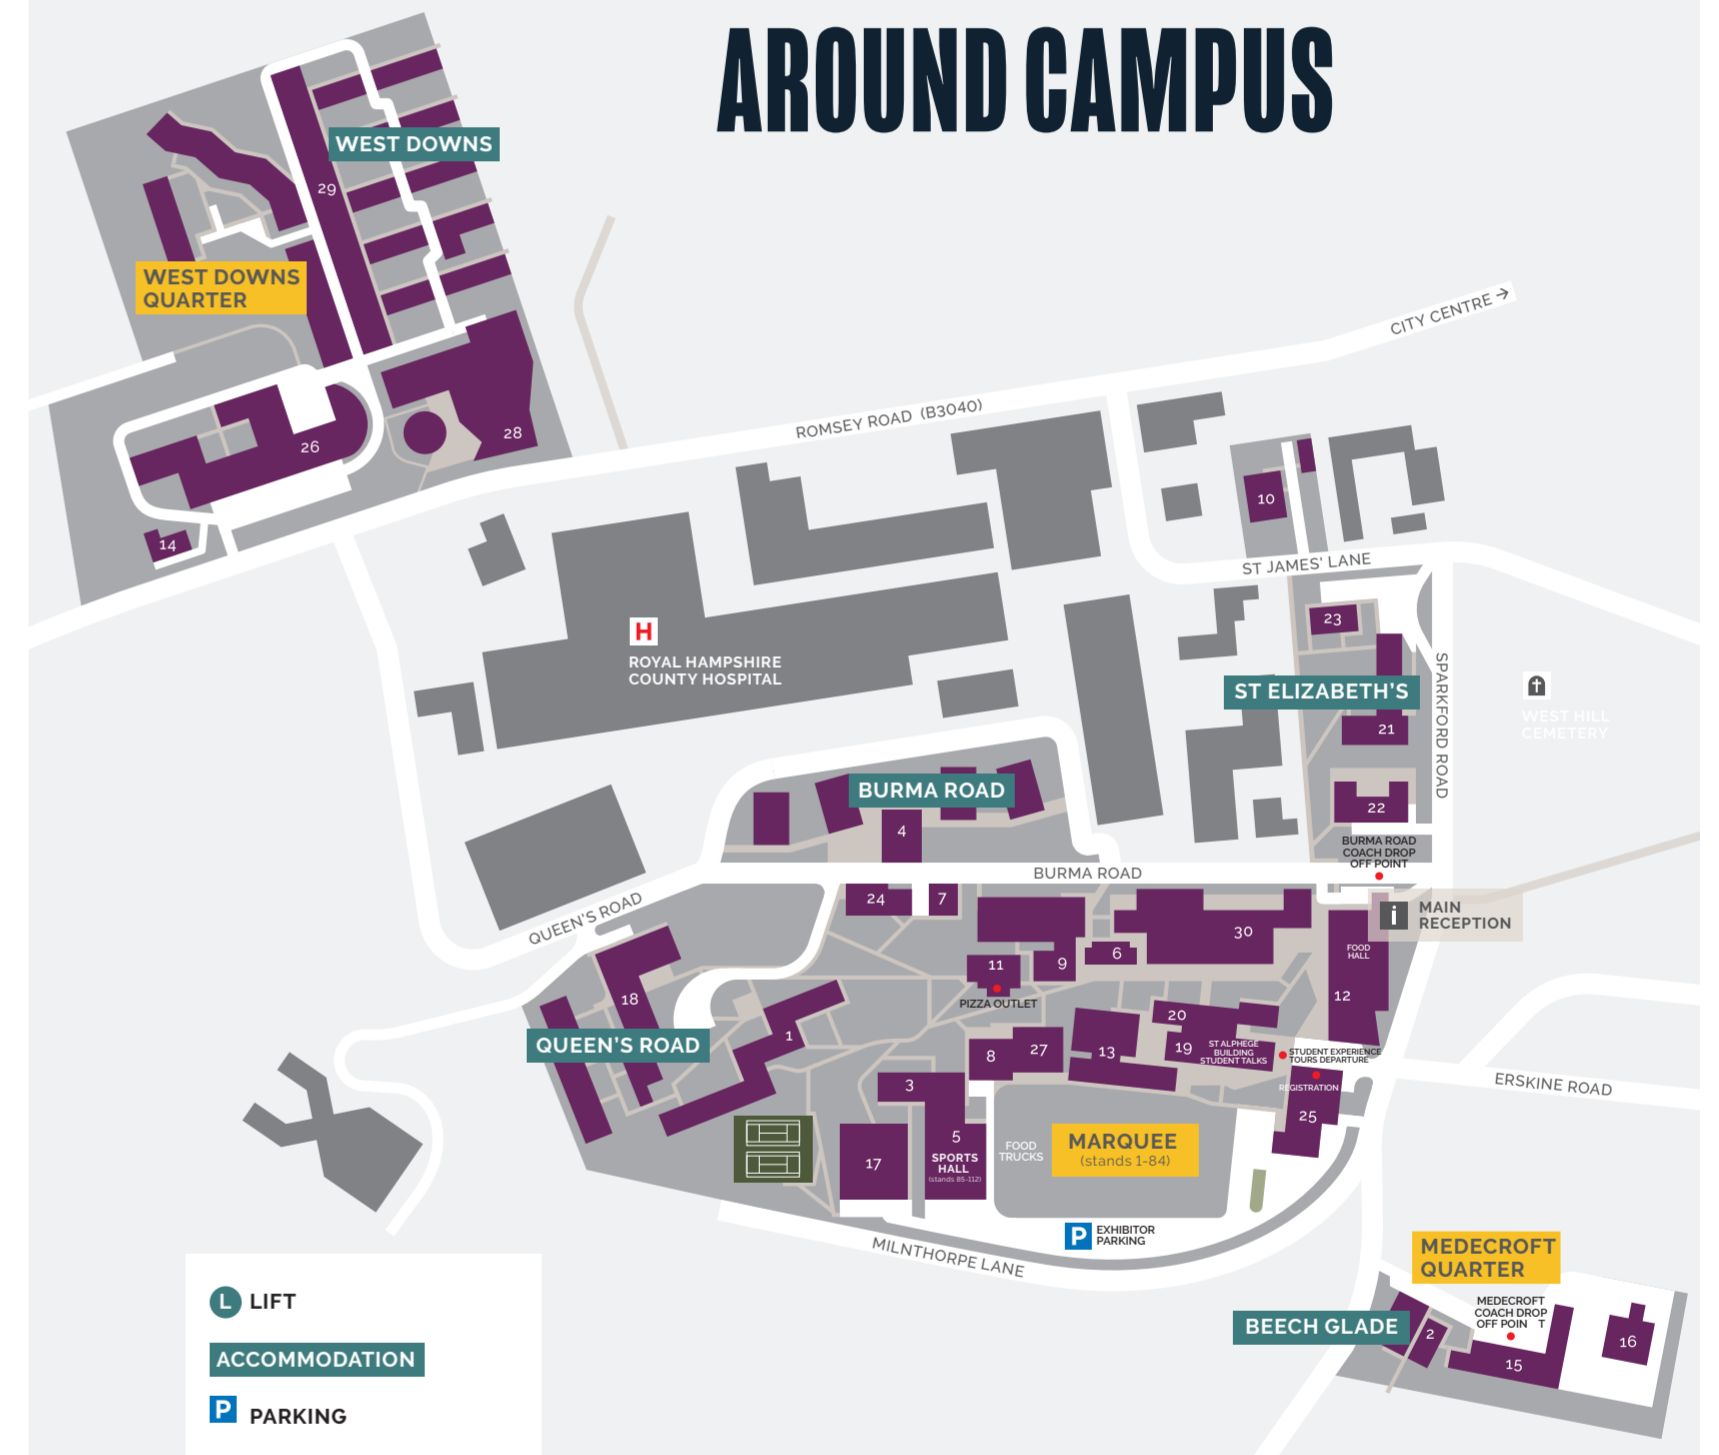

FIND YOUR WAY AROUND CAMPUS

- LIFT
- ACCOMMODATION
- PARKING

- | | | | |
|-------------------------------|---------------------------------|---|-------------------------------|
| 01 Alwyn Hall | 10 Holm Lodge | 19 St Alphege | 28 West Downs Centre |
| 02 Beech Glade | 11 Kenneth Kettle Building | 20 St Edburga | 29 West Downs Student Village |
| 03 Bowers Building | 12 King Alfred Centre | 21 St Elizabeth's Hall | 30 Winton Building |
| 04 Burma Road Student Village | 13 Martial Rose Library | 22 St Grimbald's Court | |
| 05 Centre for Sport | 14 Masters Lodge | 23 St James' Hall | |
| 06 Chapel | 15 Medecroft | 24 St Swithun's Lodge | |
| 07 Cottage | 16 Medecroft Annexe | 25 The Stripe | |
| 08 Fred Wheeler Building | 17 Paul Chamberlain Building | 26 The University of Winchester Business School | |
| 09 Herbert Jarman Building | 18 Queen's Road Student Village | 27 Tom Atkinson Building | |