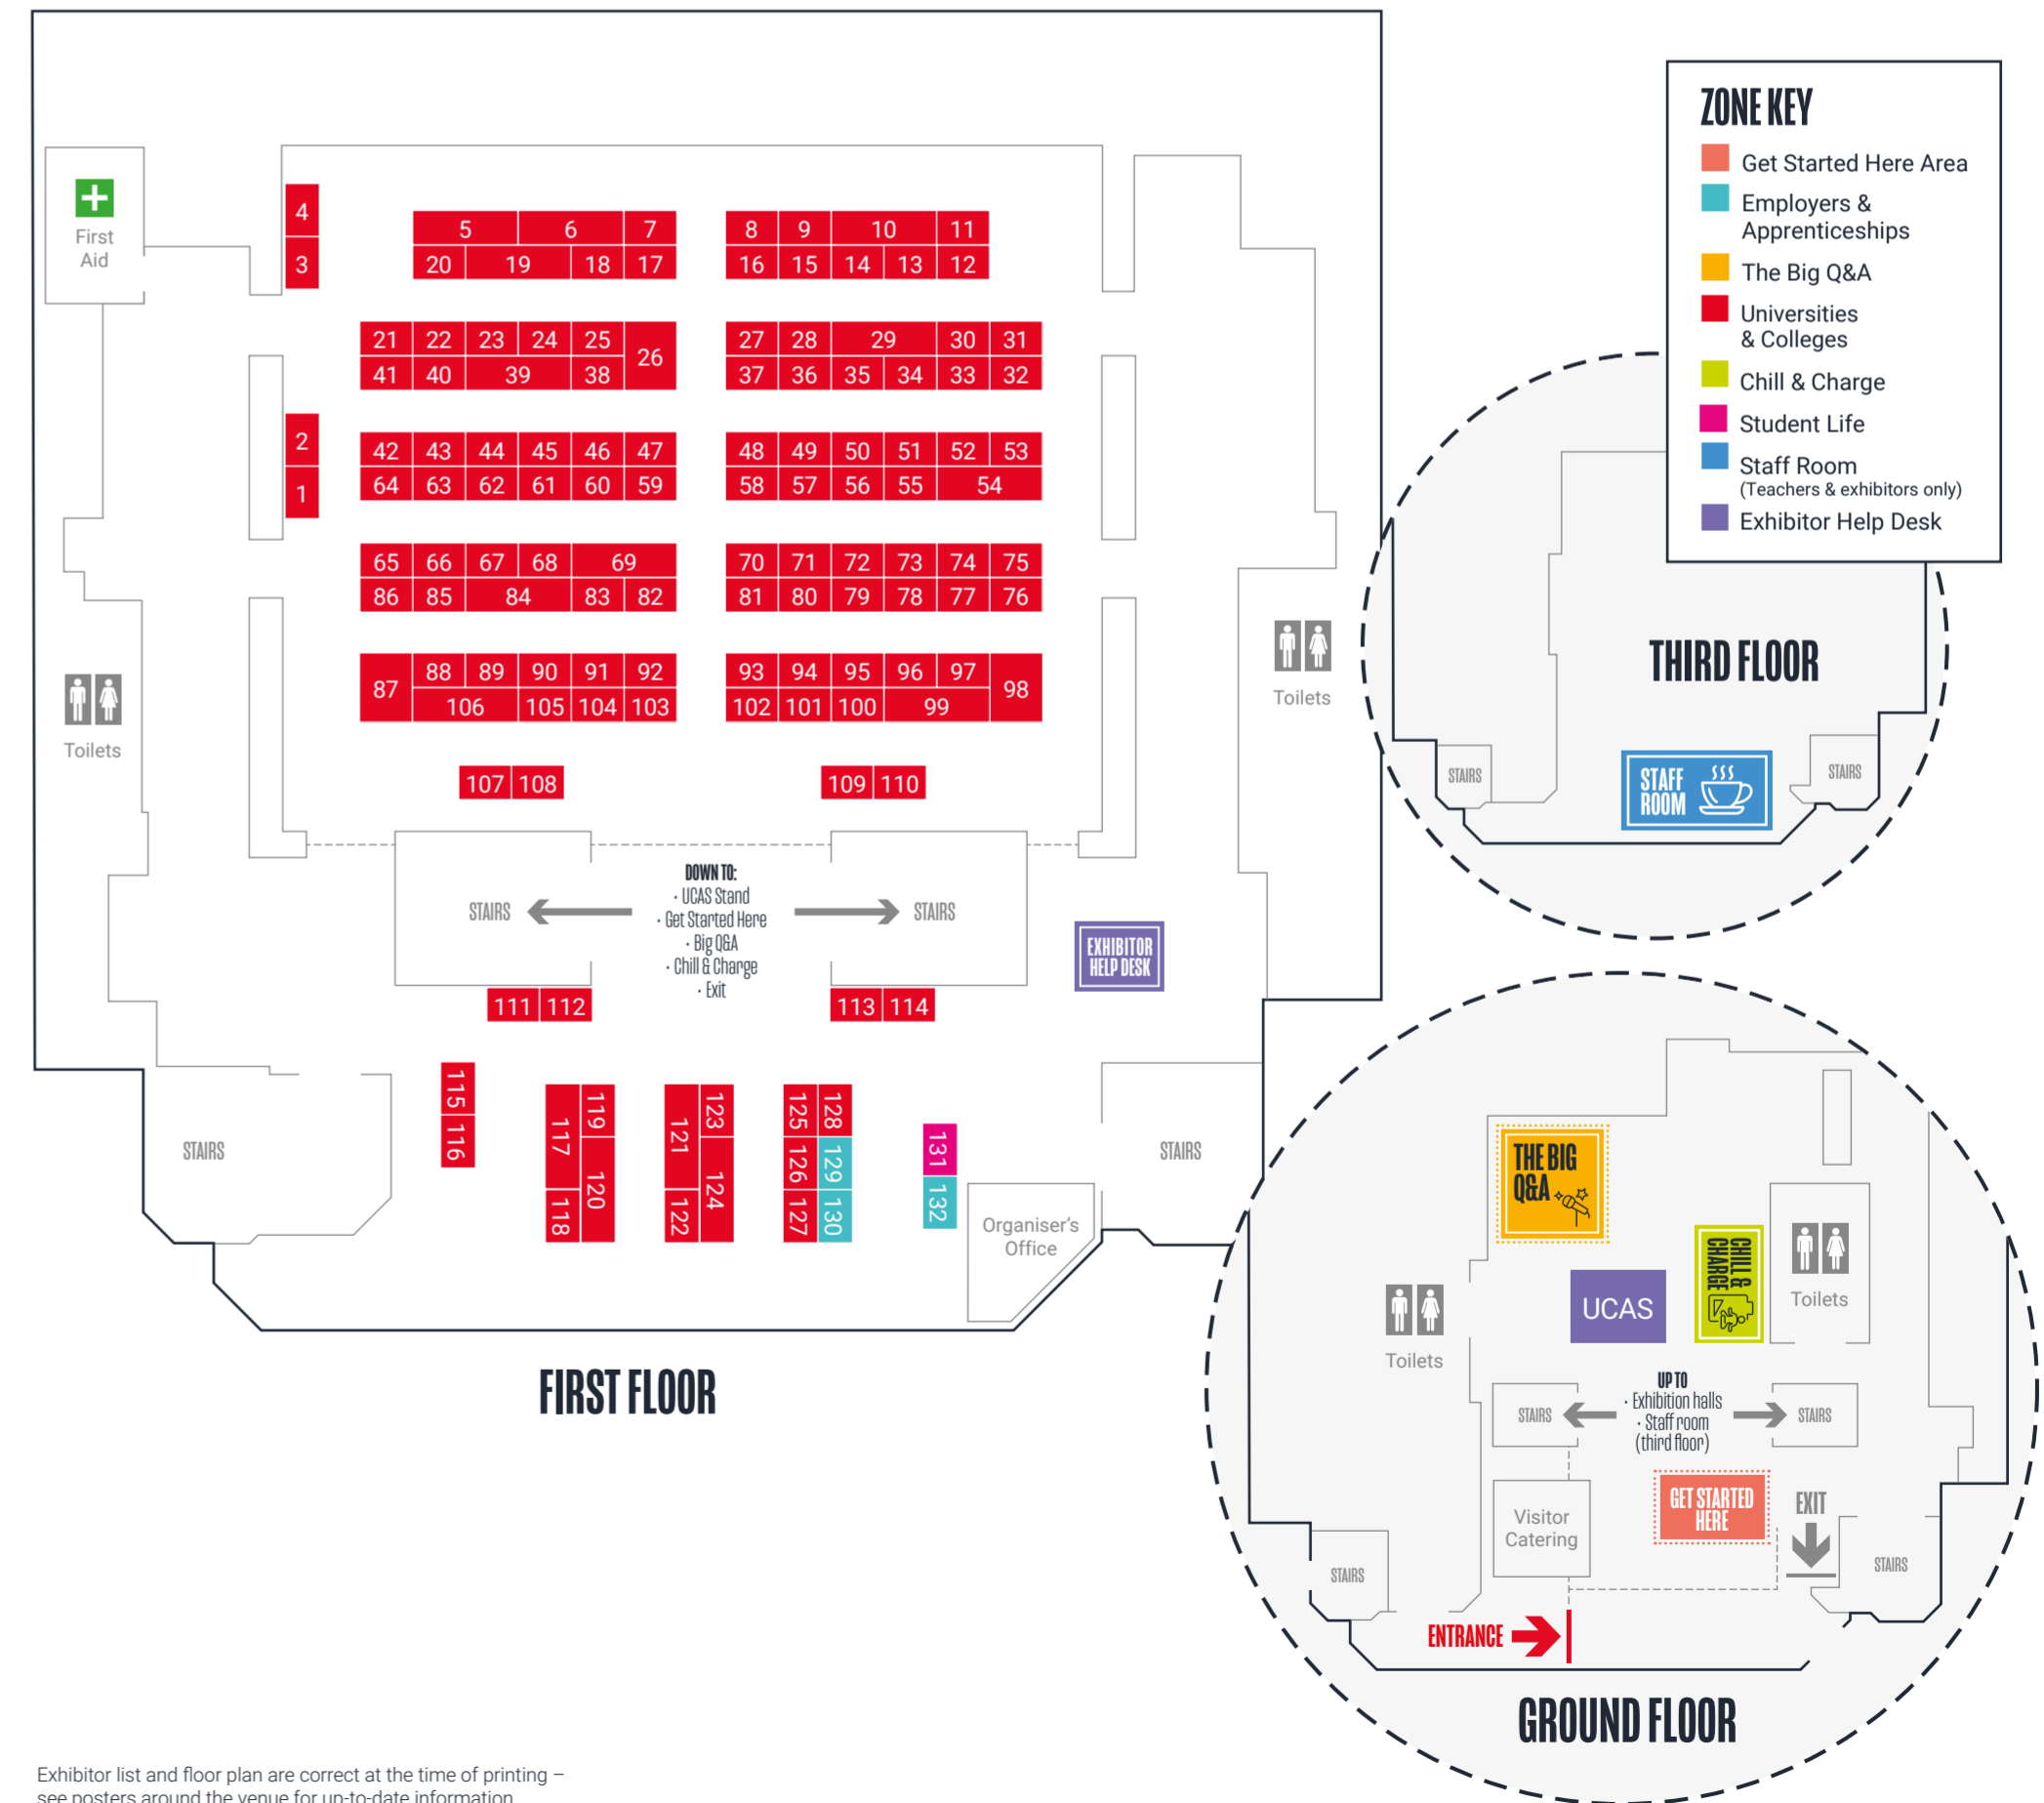

## INFORMATION & GUIDANCE

UCAS

UCAS DISCOVERY UK TOUR

# THE BIG Q&A

In association with: HELŌA

BRIGHTON 2024  
EVENT GUIDE

Exhibitor list and floor plan are correct at the time of printing – see posters around the venue for up-to-date information.