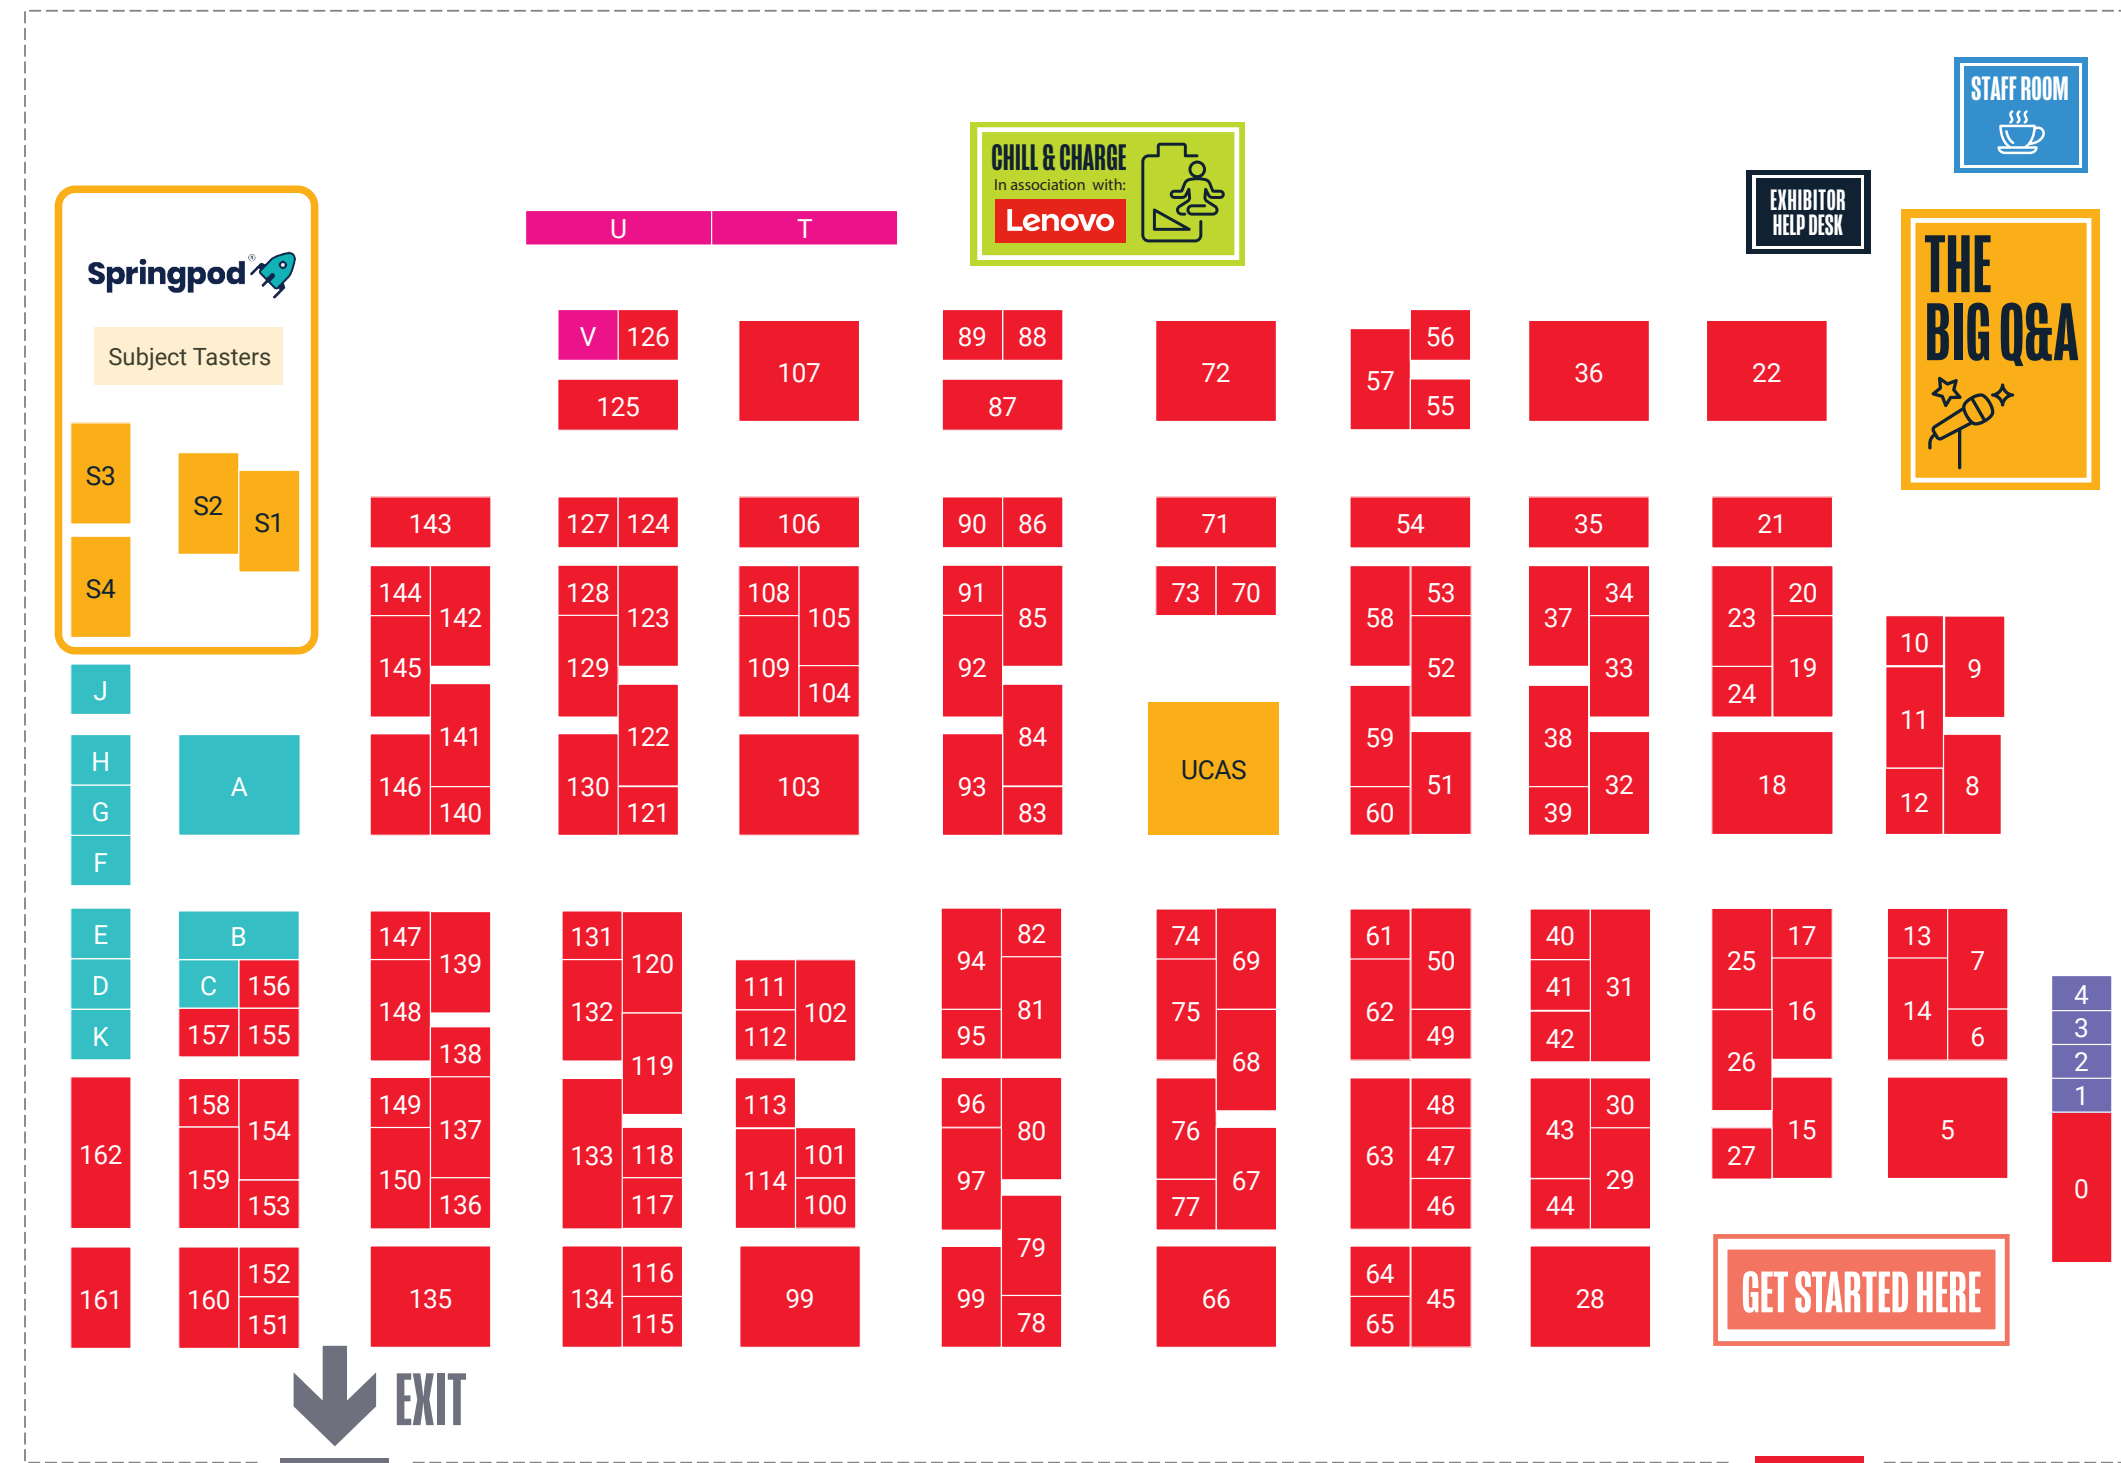

Zone Key

- Get Started Here
- The Big Q&A & Subject Tasters
- Chill & Charge
- Conservatoires
- Employers & Apprenticeships
- Universities & Colleges
- Student Life
- Staff Room (Teachers & exhibitors only)

First Aid Toilets Organisers Office

Toilets & first aid accessed from boulevard

Exhibitor list and floor plan are correct at the time of printing – see posters around the venue for up-to-date information.