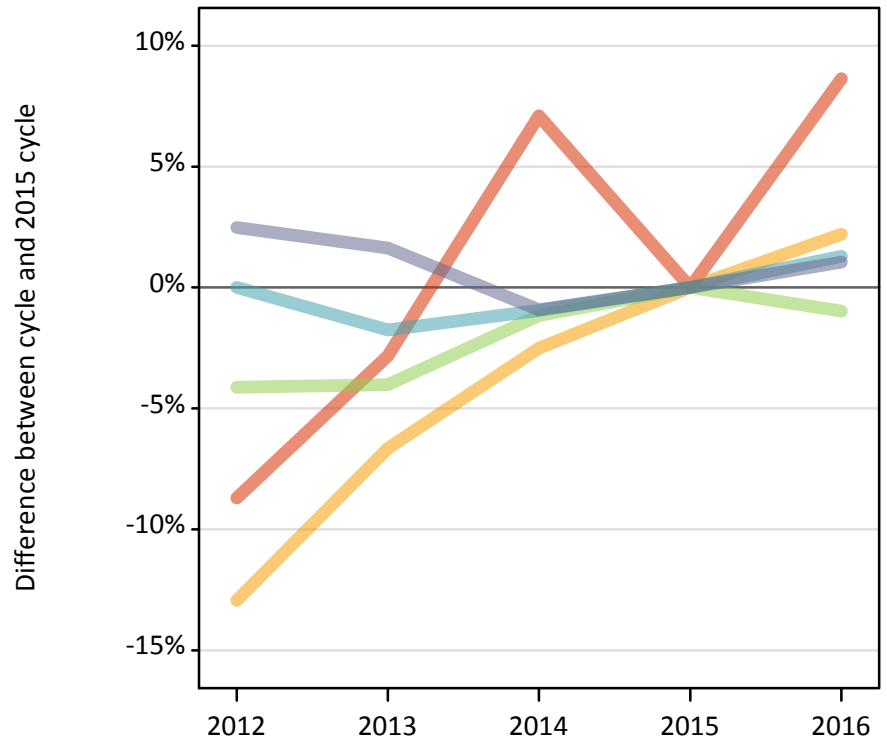

J.4 Placed 18 year old applicants from Scotland by SIMD quintile: 12 days after A level results day

Placed 18 year old applicants: change relative to 2015 cycle totals

J.5 Placed 18 year old applicants from Scotland by SIMD quintile: 12 days after A level results day

Applicant Status	SIMD	2012	2013	2014	2015	2016
Placed	Quintile 1	1,130	1,210	1,330	1,240	1,350
	Quintile 2	1,660	1,780	1,860	1,910	1,950
	Quintile 3	2,560	2,560	2,630	2,670	2,640
	Quintile 4	3,580	3,520	3,550	3,580	3,630
	Quintile 5	5,090	5,050	4,920	4,970	5,020

J.6 Placed 18 year old applicants from Scotland by SIMD quintile: 12 days after A level results day

Placed 18 year old applicants: change relative to 2015 cycle totals

Applicant Status	SIMD	2012	2013	2014	2015	2016
Placed	Quintile 1	-9%	-3%	7%	0%	9%
	Quintile 2	-13%	-7%	-3%	0%	2%
	Quintile 3	-4%	-4%	-1%	0%	-1%
	Quintile 4	0%	-2%	-1%	0%	1%
	Quintile 5	2%	2%	-1%	0%	1%