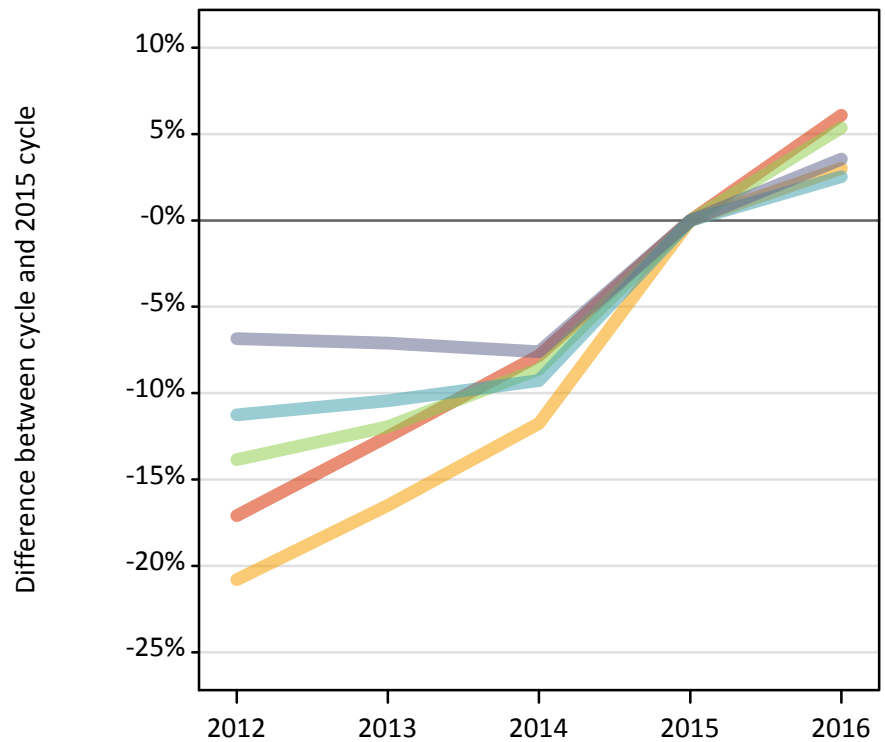

Analysis at 00:05 on Tuesday 30 August 2016 (12 days after A level results day)

J.1 Placed applicants from Scotland by SIMD quintile: 12 days after A level results day

Placed applicants: change relative to 2015 cycle totals

- Quintile 1
- Quintile 2
- Quintile 3
- Quintile 4
- Quintile 5

J.2 Placed applicants from Scotland by SIMD quintile: 12 days after A level results day

Applicant Status	SIMD	2012	2013	2014	2015	2016
Placed	Quintile 1	3,550	3,750	3,950	4,280	4,550
	Quintile 2	4,030	4,240	4,490	5,080	5,240
	Quintile 3	5,210	5,320	5,530	6,050	6,370
	Quintile 4	6,500	6,560	6,650	7,330	7,510
	Quintile 5	8,490	8,470	8,420	9,110	9,440