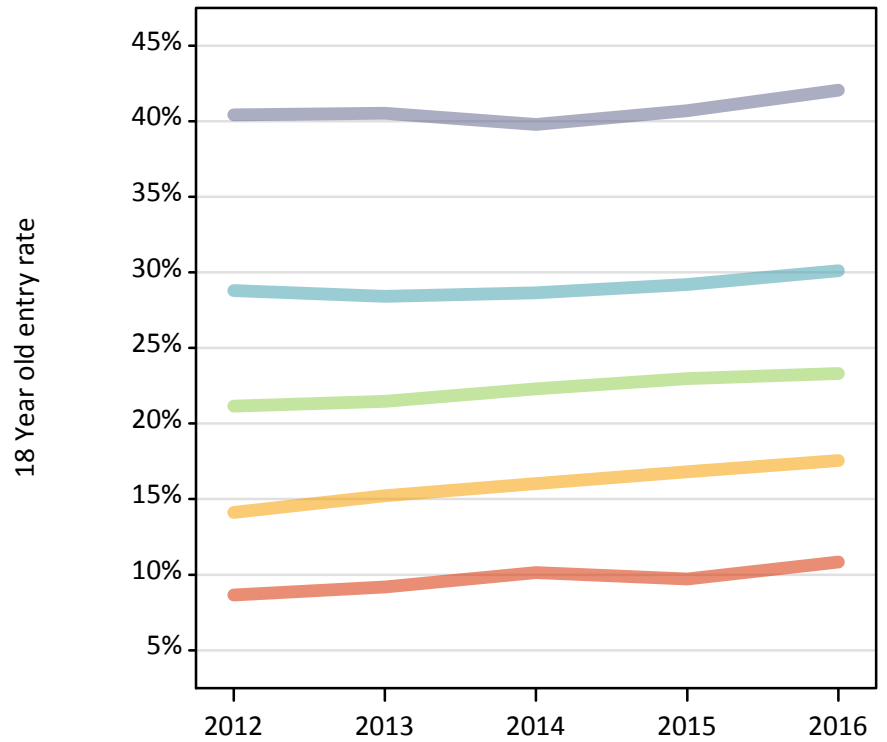

J.7 Placed 18 year old applicants from Scotland by SIMD quintile: 12 days after A level results day

Placed 18 year old applicants: entry rate

J.8 Placed 18 year old applicants from Scotland by SIMD quintile: 12 days after A level results day

Placed 18 year old applicants: entry rate

Applicant Status	SIMD	2012	2013	2014	2015	2016
Placed	Quintile 1	8.7%	9.2%	10.1%	9.7%	10.8%
	Quintile 2	14.1%	15.2%	16.0%	16.8%	17.6%
	Quintile 3	21.1%	21.5%	22.3%	23.0%	23.3%
	Quintile 4	28.8%	28.4%	28.7%	29.2%	30.1%
	Quintile 5	40.4%	40.5%	39.8%	40.7%	42.1%

J.9 Placed 18 year old applicants from Scotland by SIMD quintile: 12 days after A level results day

Placed 18 year old applicants: entry rate (indexed to 100 = Quintile 1)

Applicant Status	SIMD	2012	2013	2014	2015	2016
Placed	Quintile 1	100	100	100	100	100
	Quintile 2	163	166	158	173	162
	Quintile 3	244	234	220	236	215
	Quintile 4	332	309	283	300	278
	Quintile 5	467	441	393	419	388