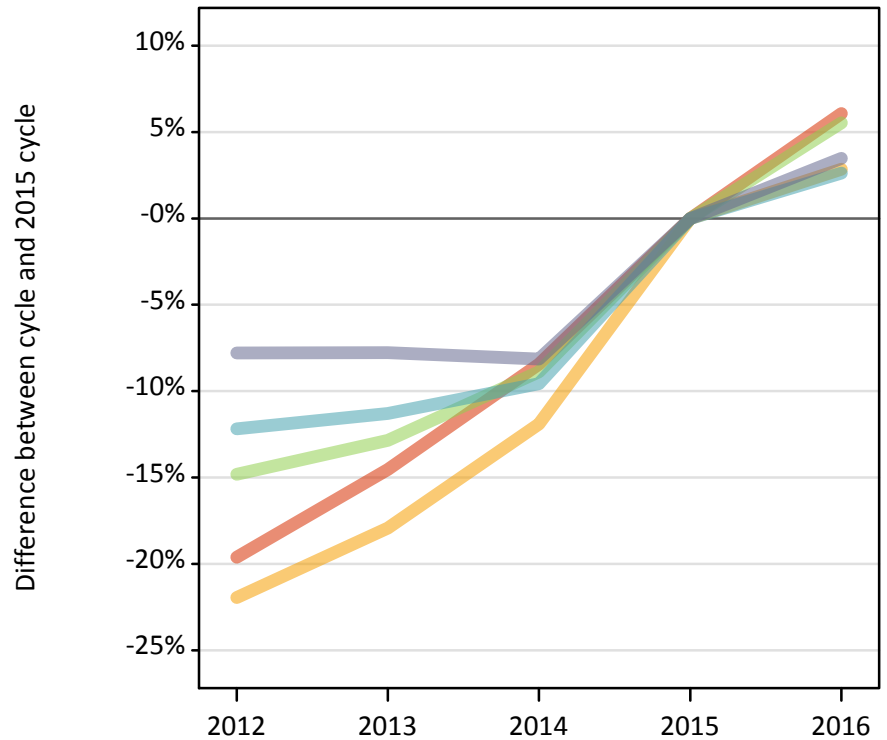

Analysis at 00:05 on Wednesday 24 August 2016 (6 days after A level results day)

J.1 Placed applicants from Scotland by SIMD quintile: 6 days after A level results day

Placed applicants: change relative to 2015 cycle totals

- Quintile 1
- Quintile 2
- Quintile 3
- Quintile 4
- Quintile 5

J.2 Placed applicants from Scotland by SIMD quintile: 6 days after A level results day

Applicant Status	SIMD	2012	2013	2014	2015	2016
Placed	Quintile 1	3,390	3,610	3,860	4,220	4,470
	Quintile 2	3,910	4,110	4,410	5,010	5,150
	Quintile 3	5,080	5,200	5,440	5,970	6,300
	Quintile 4	6,370	6,440	6,560	7,260	7,450
	Quintile 5	8,340	8,350	8,310	9,050	9,360

J.3 Placed applicants from Scotland by SIMD quintile: 6 days after A level results day

Placed applicants: change relative to 2015 cycle totals

Applicant Status	SIMD	2012	2013	2014	2015	2016
Placed	Quintile 1	-20%	-15%	-8%	0%	6%
	Quintile 2	-22%	-18%	-12%	0%	3%
	Quintile 3	-15%	-13%	-9%	0%	6%
	Quintile 4	-12%	-11%	-10%	0%	3%
	Quintile 5	-8%	-8%	-8%	0%	3%