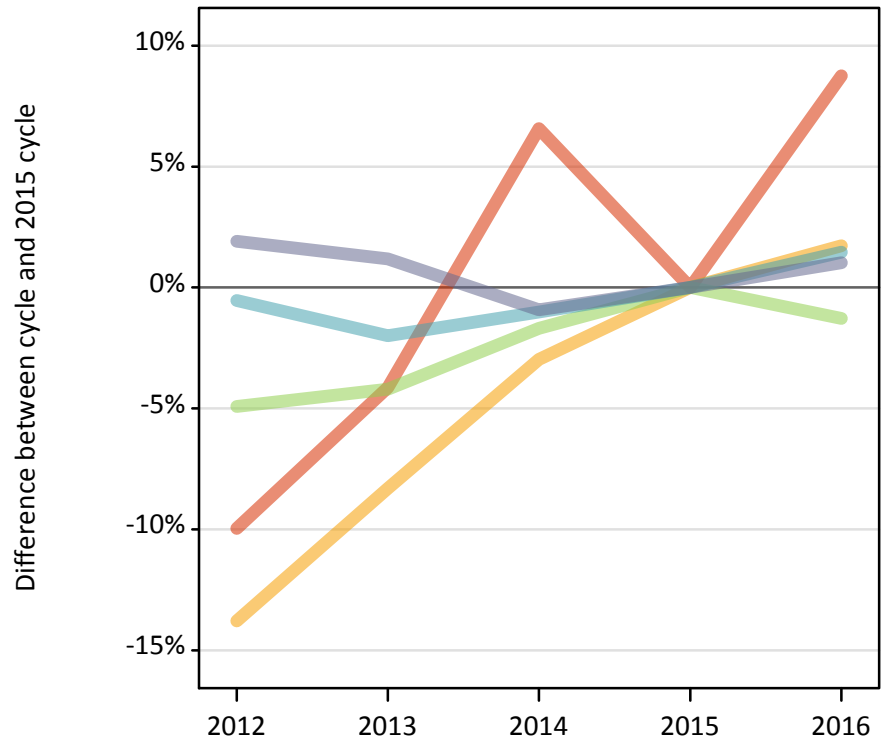

J.3 Placed applicants from Scotland by SIMD quintile: 6 days after A level results day

Placed applicants: change relative to 2015 cycle totals

Applicant Status	SIMD	2012	2013	2014	2015	2016
Placed	Quintile 1	-20%	-15%	-8%	0%	6%
	Quintile 2	-22%	-18%	-12%	0%	3%
	Quintile 3	-15%	-13%	-9%	0%	6%
	Quintile 4	-12%	-11%	-10%	0%	3%
	Quintile 5	-8%	-8%	-8%	0%	3%

J.4 Placed 18 year old applicants from Scotland by SIMD quintile: 6 days after A level results day

Placed 18 year old applicants: change relative to 2015 cycle totals

- Quintile 1
- Quintile 2
- Quintile 3
- Quintile 4
- Quintile 5