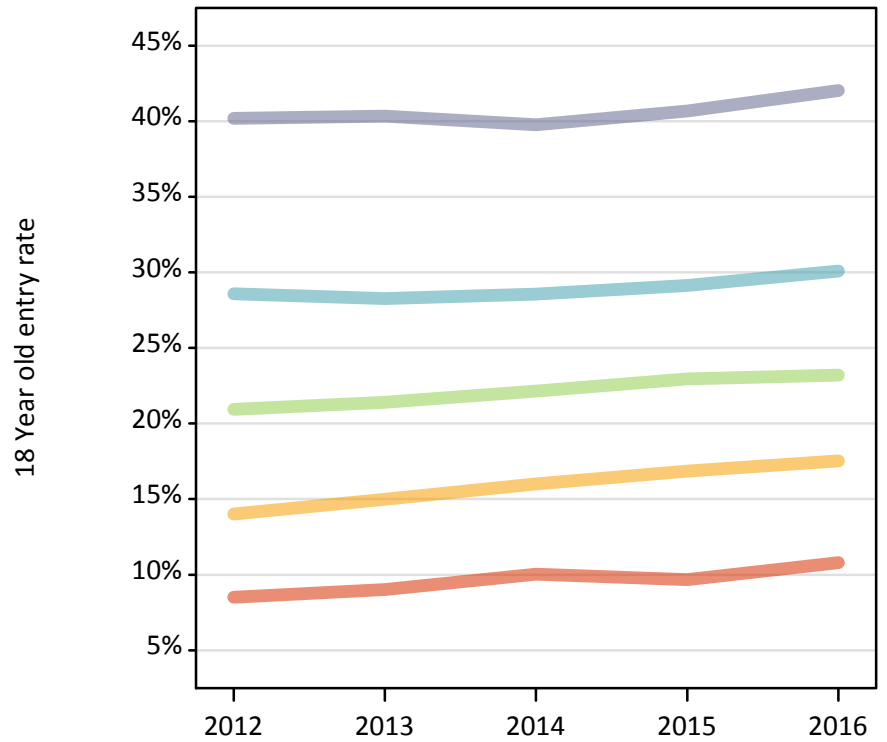

J.7 Placed 18 year old applicants from Scotland by SIMD quintile: 6 days after A level results day

Placed 18 year old applicants: entry rate

J.8 Placed 18 year old applicants from Scotland by SIMD quintile: 6 days after A level results day

Placed 18 year old applicants: entry rate

Applicant Status	SIMD	2012	2013	2014	2015	2016
Placed	Quintile 1	8.5%	9.0%	10.0%	9.7%	10.8%
	Quintile 2	14.0%	15.0%	16.0%	16.9%	17.5%
	Quintile 3	20.9%	21.4%	22.1%	22.9%	23.2%
	Quintile 4	28.6%	28.3%	28.6%	29.1%	30.1%
	Quintile 5	40.2%	40.3%	39.8%	40.7%	42.0%

J.9 Placed 18 year old applicants from Scotland by SIMD quintile: 6 days after A level results day

Placed 18 year old applicants: entry rate (indexed to 100 = Quintile 1)

Applicant Status	SIMD	2012	2013	2014	2015	2016
Placed	Quintile 1	100	100	100	100	100
	Quintile 2	165	166	160	174	162
	Quintile 3	246	237	221	237	215
	Quintile 4	336	313	285	301	278
	Quintile 5	473	447	396	420	389