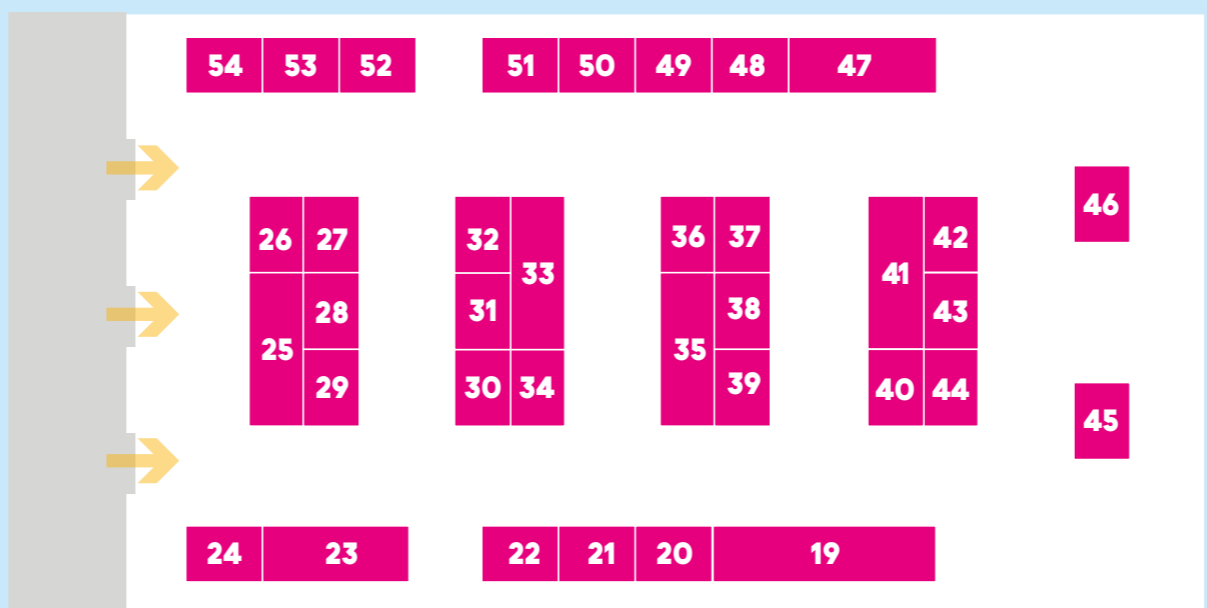

BE SUPPORTED IN YOUR NEXT STEP. BE CHALLENGED IN YOUR LEARNING.

JOIN US AT AN OPEN DAY.

WGU.AC.UK/OPEN

UCAS DISCOVERY UK TOUR

THE BIG Q&A

In association with HELOA

BANGOR 2023
EVENT GUIDE

NEUADD PJ PJ HALL