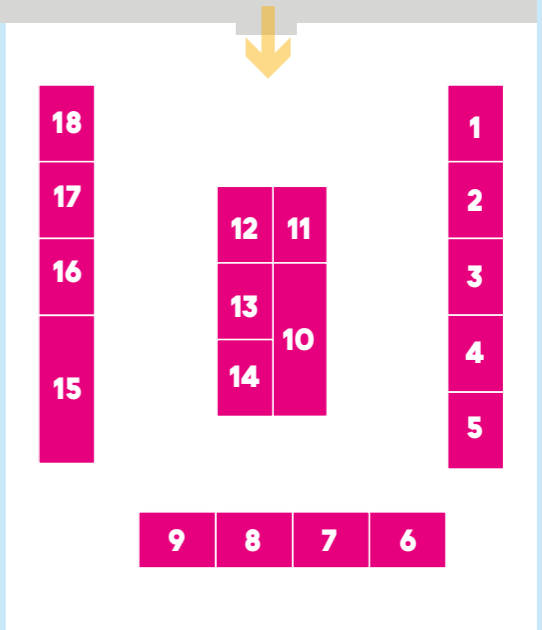

NEUADD POWIS POWIS HALL