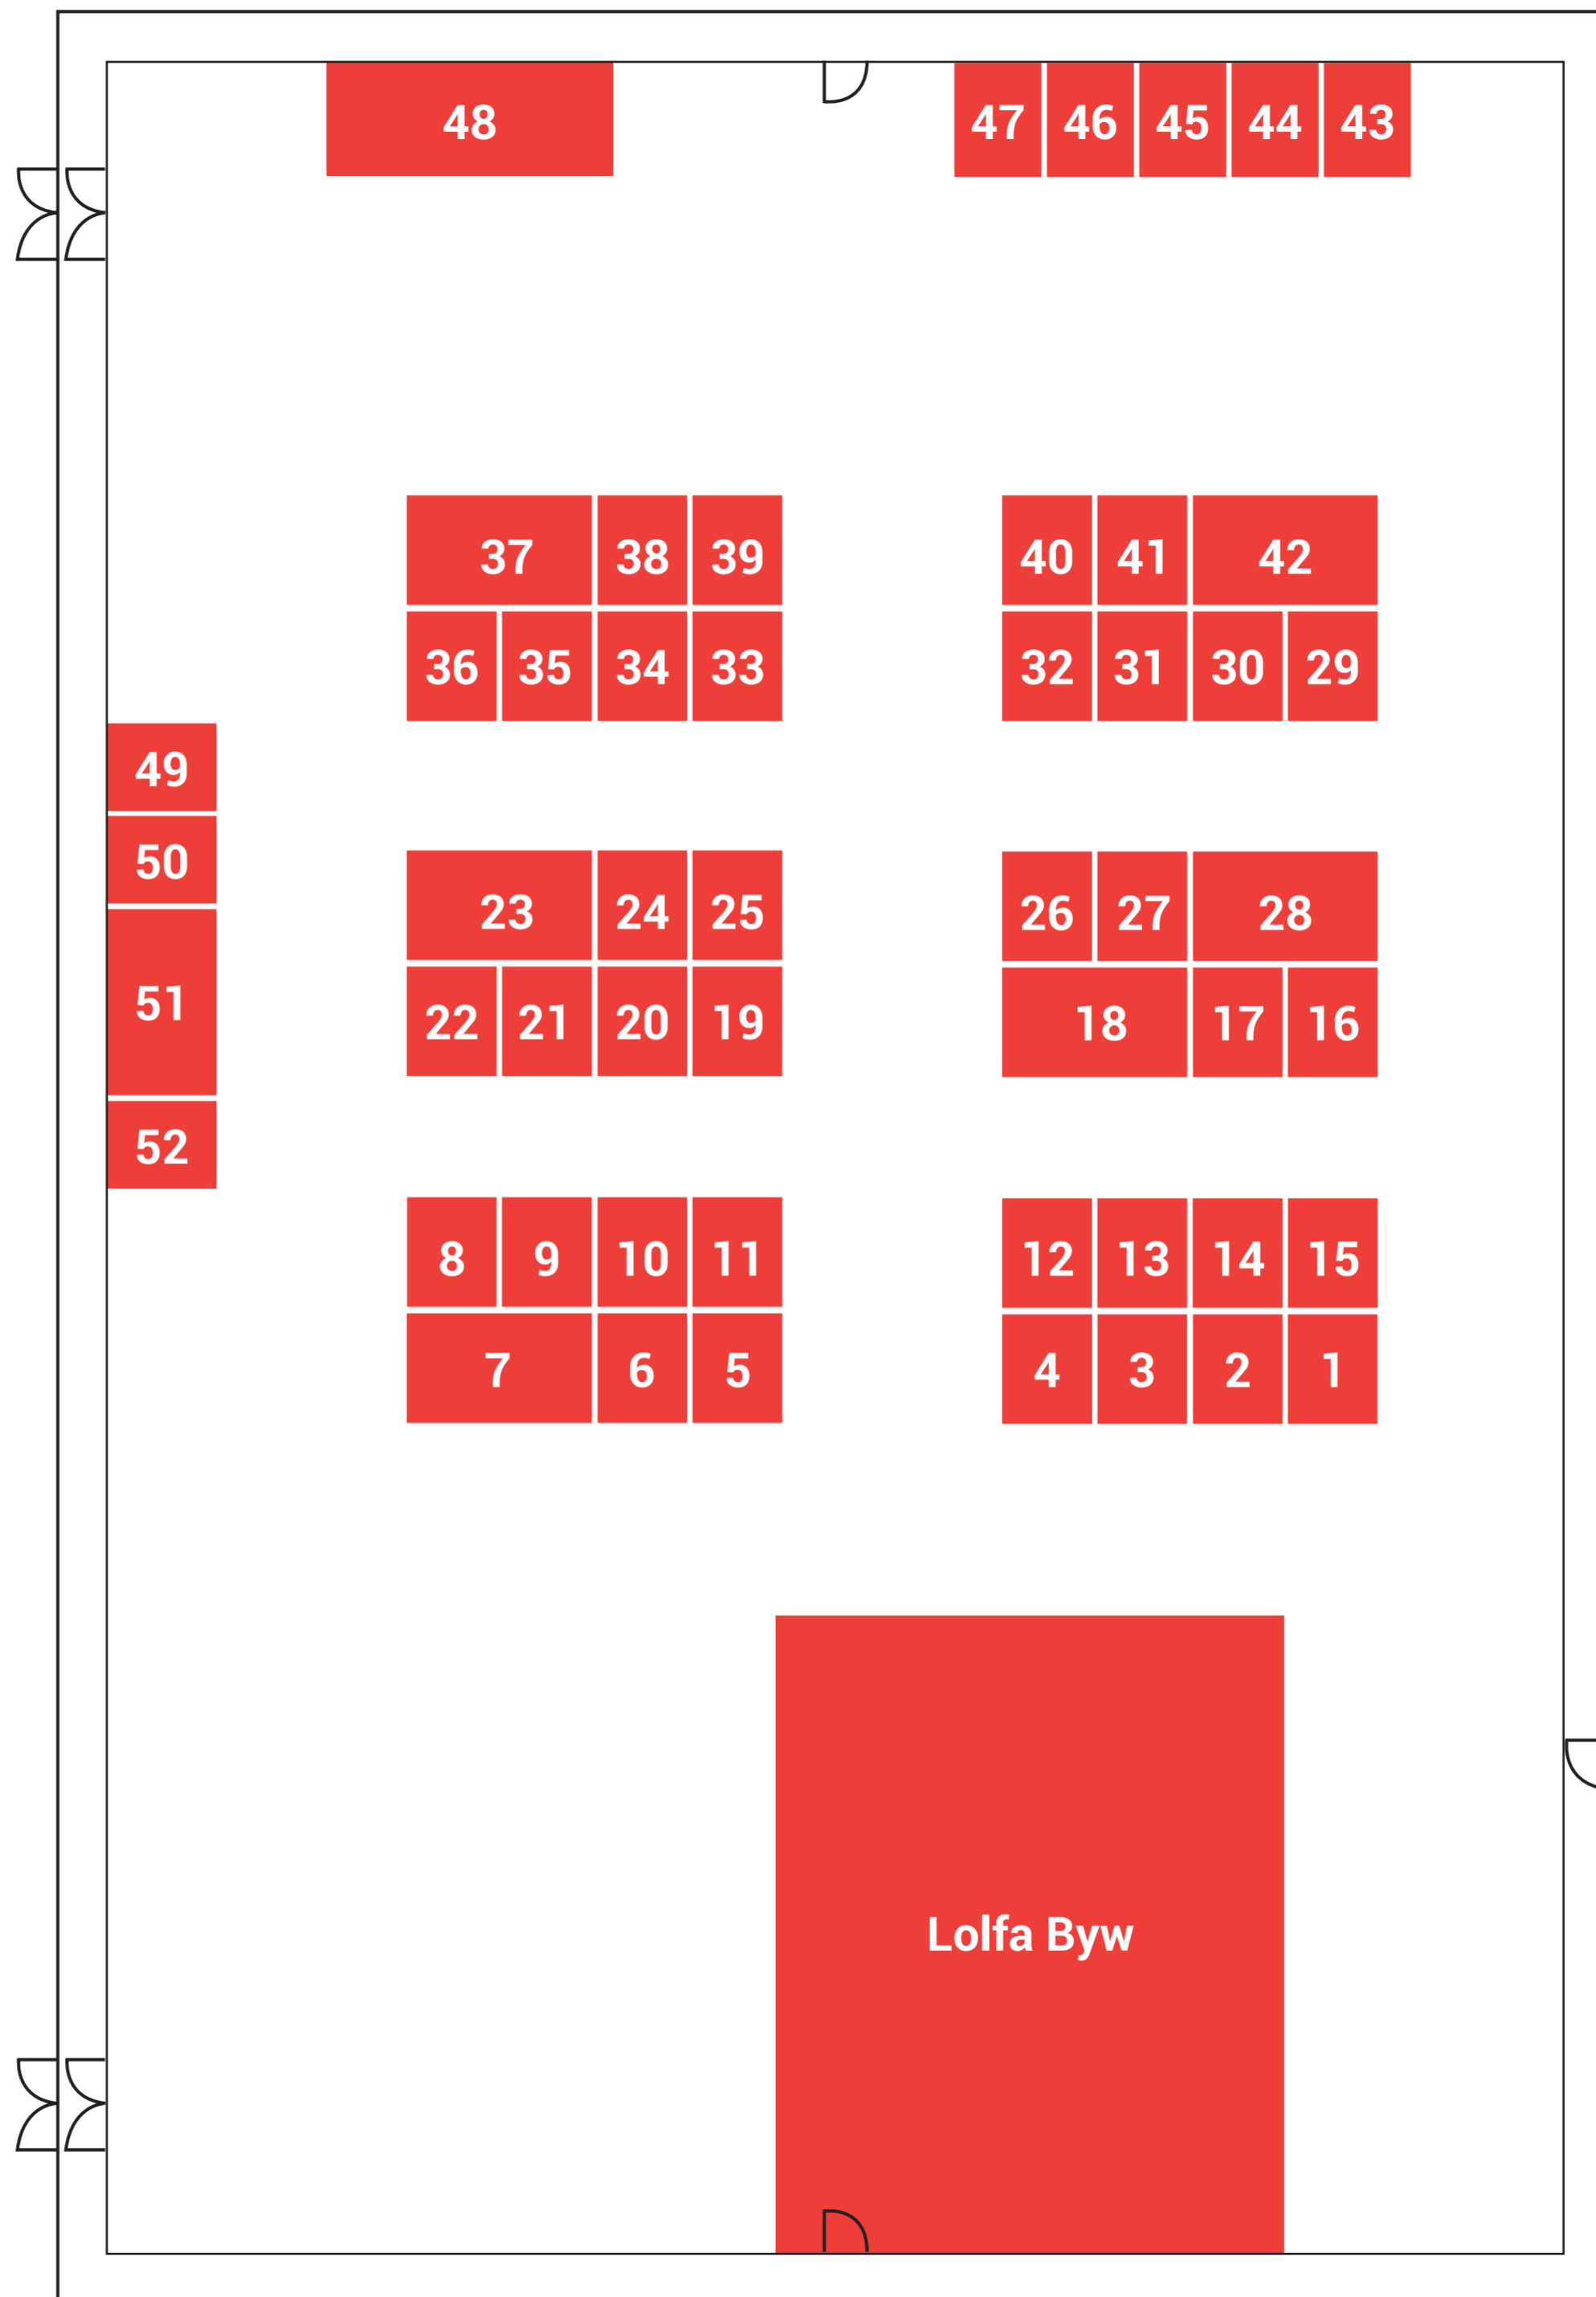

Prifysgol Glyndŵr Wrecsam	29
Harper Adams University	32
Hereford College of Arts	11
Hartpury University	35
Imperial College London	18
The University of Law	34
Leeds Trinity University	12
University of Liverpool	47
Liverpool Hope University	5
Liverpool John Moores University	14
The University of Manchester	31
Nottingham Trent University	40
University of Oxford	10
University of Portsmouth	25
Queen's University Belfast	27
University of Reading	8
Royal Conservatoire of Scotland	24
University of Salford	17
SOAS University of London	22
University of Sheffield	3
Solent University - Southampton	29
Prifysgol Abertawe	48
Prifysgol Cymru Y Drindod Dewi Sant	7
University of the Arts London (UAL)	43
Prifysgol De Cymru	28
University of Warwick	30
University of Worcester	13
University of York	4

PRENTISIAETHAU A CHYFLOGWYR

Gwybodaeth UCAS am brentisiaethau	49
Y Fyddin	50

GWYBODAETH A CHYNGOR

UCAS	52

PRIF FYNEDFA

UCAS DARGANFOD TAITH Y DU

HOLI AC ATEB

Mewn cydweithrediad â:
Prifysgol Cymru Y Drindod Dewi Sant
University of Wales Trinity Saint David

HELOA

CAERFYRDDIN
EICH CANLLAW I'R DIGWYDDIAD

AGORWCH EICH
MAB DIGWYDDIAD

UCAS DARGANFOD TAITH Y DU

HOLI AC ATEB

Rydym wedi creu'r profiad hwn i'ch helpu i gael atebion i'ch cwestiynau. Gwrandewch ar sgyrsiau.

Sgwrsiwch ag arbenigwyr UCAS. Siaradwch â phrifysgolion a chyflogwyr. Archwiliwch wahanol opsiynau. Rydym i gyd yma i'ch helpu i gymryd y cam nesaf.