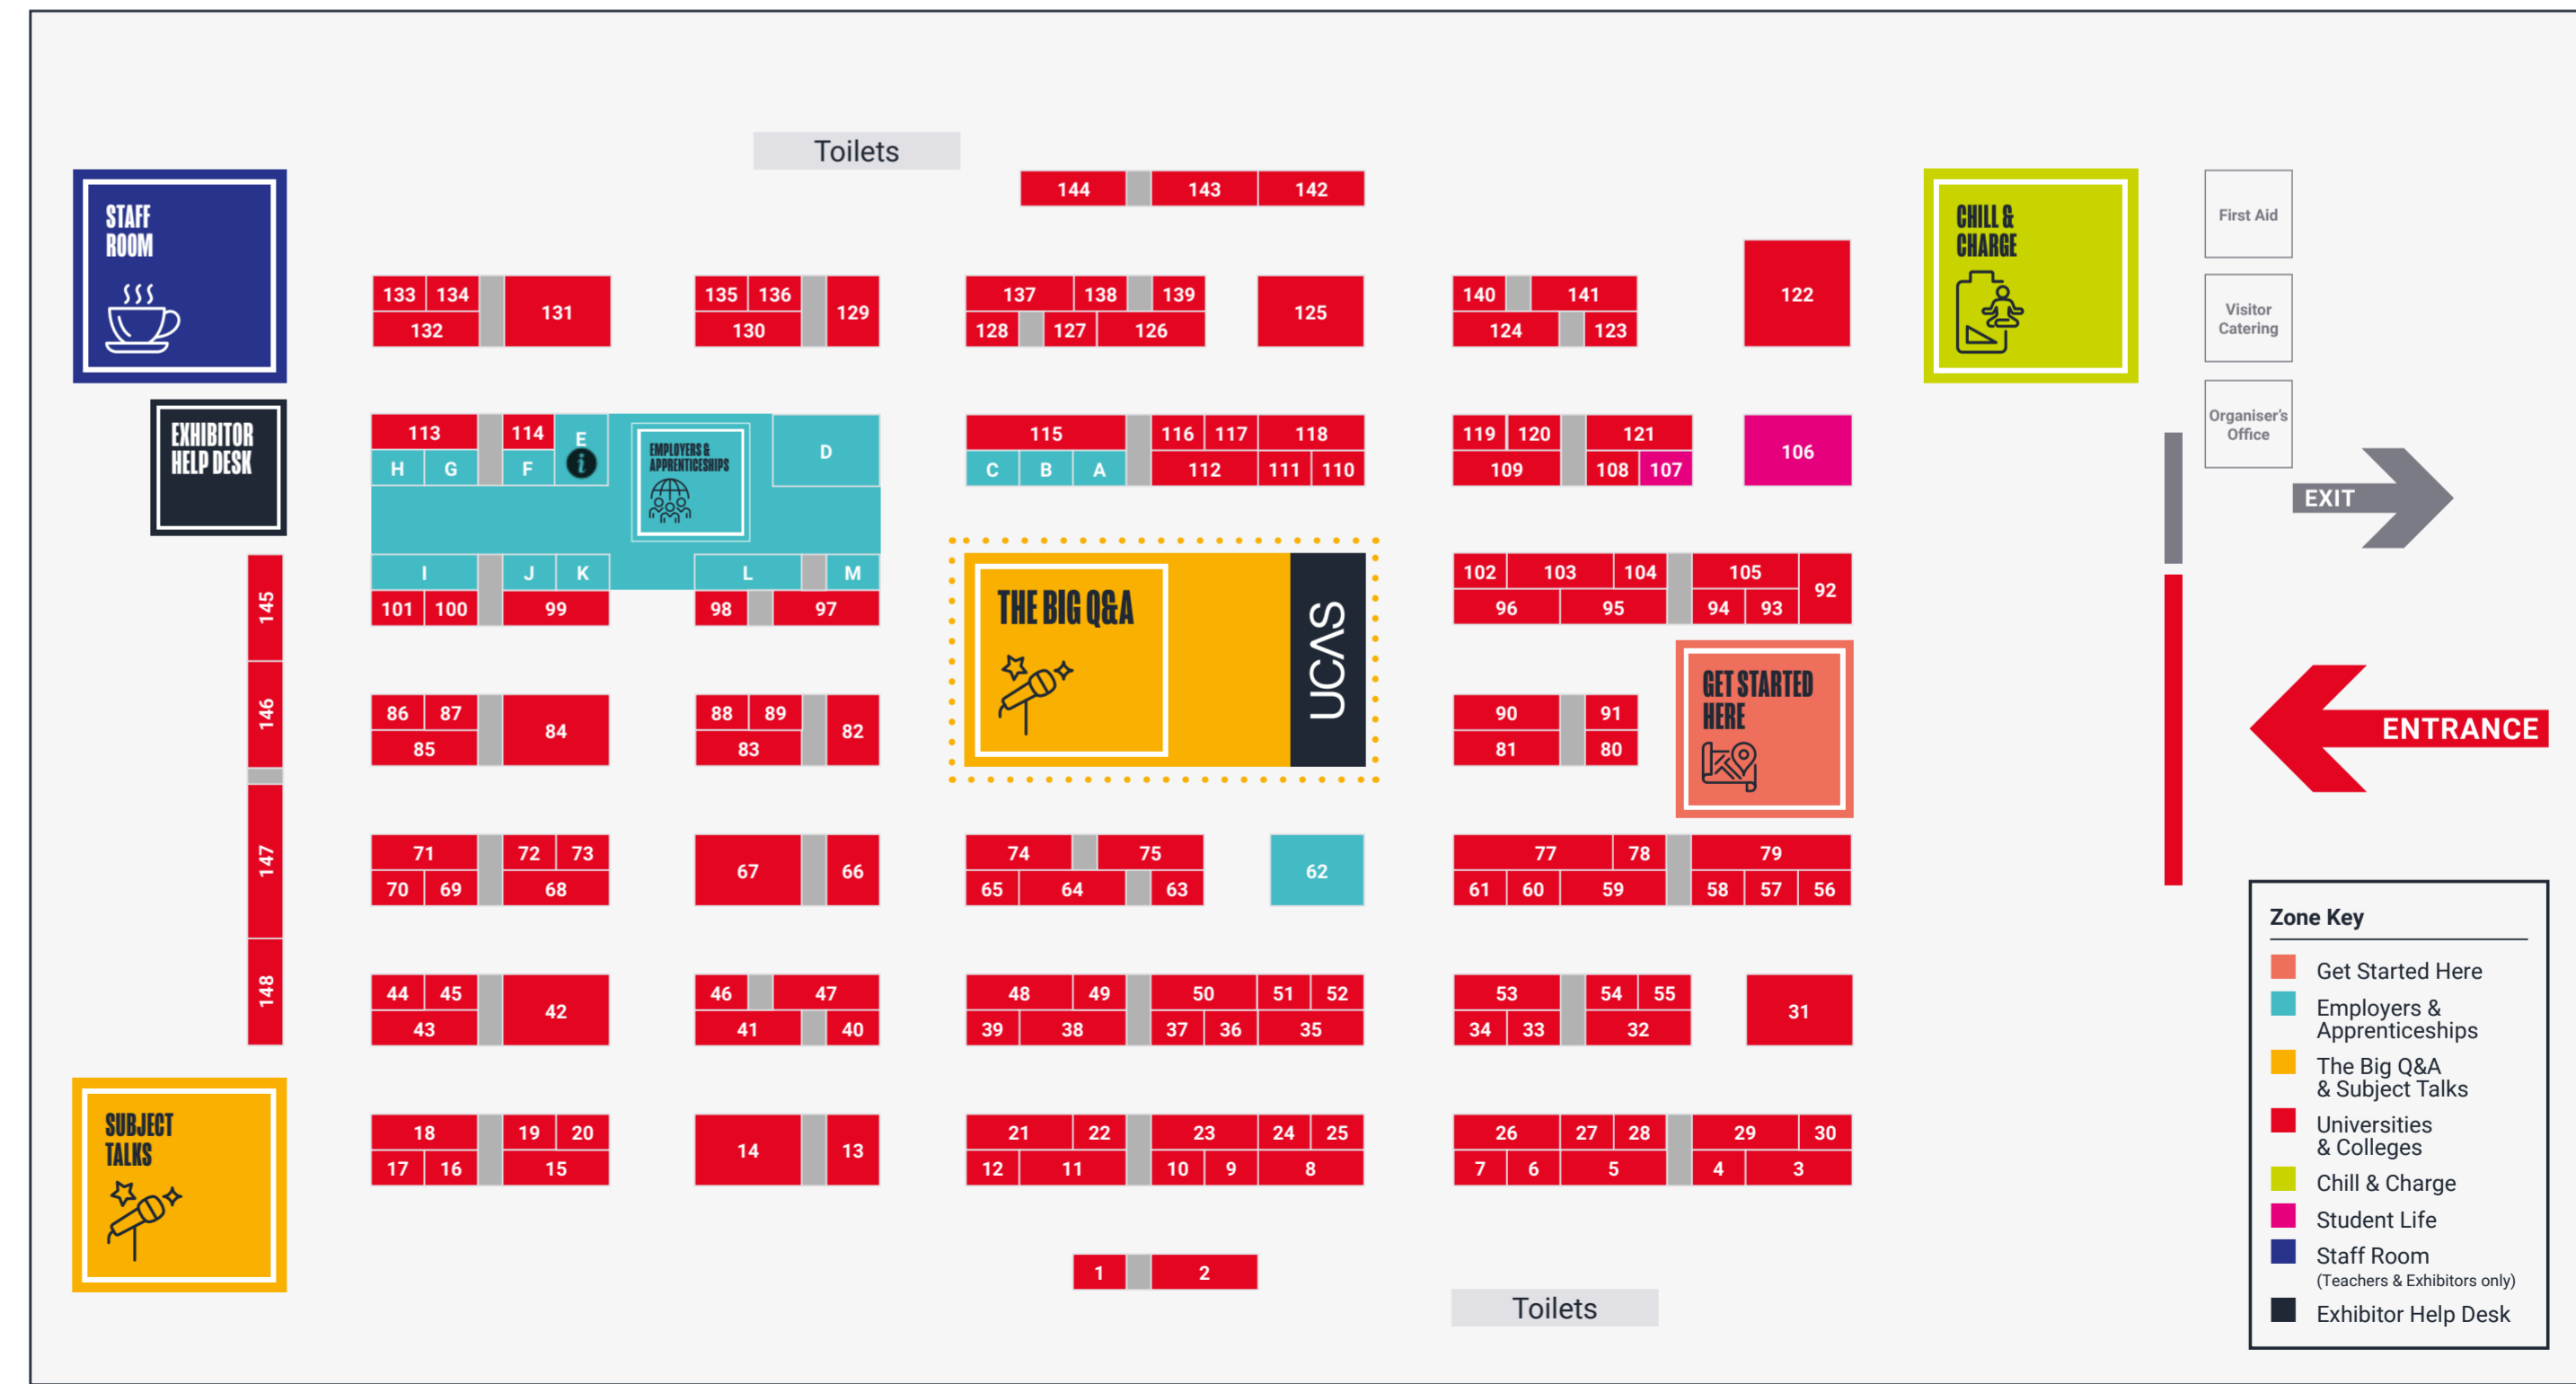

SOAS University of London	119
Salford City College	73
University of Sheffield	18
Sheffield Hallam University	124
University of Southampton	41
Solent University - Southampton	138
University of St Andrews	7
Staffordshire University	84
University of Stirling	21
University of Strathclyde	57
University of Suffolk	89
University of Sunderland	121
University of Surrey	114
University of Sussex	111
Swansea University	64
Teesside University	103
Trinity Laban Conservatoire of Music and Dance	91
University of Wales Trinity St David	2
University Academy 92 (UA92)	96
UCFB College of Football	90
University of the West of Scotland	53
University of the Arts London (UAL)	71
University College London (UCL)	136
University of South Wales	146
University of West London	70
University of Warwick	22
University of Wolverhampton	23
University of Winchester	66
University of York	59
York St John University	32

STUDENT LIFE

Trailfinders	107
true student - Luxury Accommodation	106

EMPLOYERS & APPRENTICESHIPS

Employers & Apprenticeship Information Point	E
The Army	F
Dyson Institute of Engineering and Technology	62

DHL	B
Goldman Sachs	I
The Guernsey Institute	C
ICAEW - Institute of Chartered Accountants in England and Wales	A
National Apprenticeship Service	D
PwC	L
Royal Air Force	H
Softcat	K
Unilever	M

We've created this experience to help you find the answers to your questions. Listen to talks. Chat to UCAS experts. Speak to universities and employers. Explore different options. We're all here to help you take the next step.