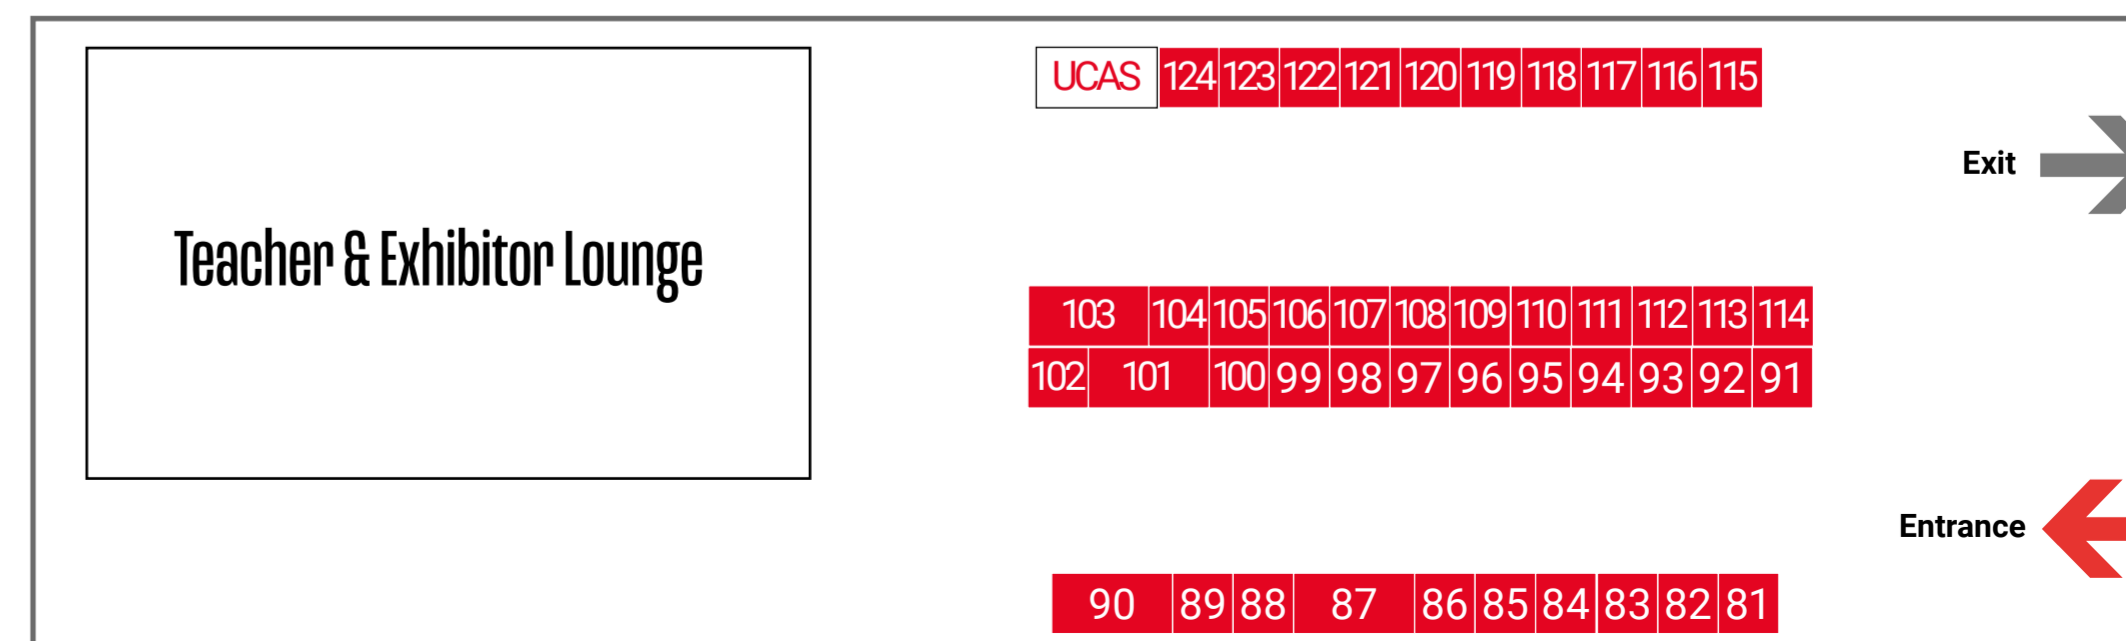

EXHIBITION MARQUEE

BACK COVER
LEAVE BLANK
FOR GLUE