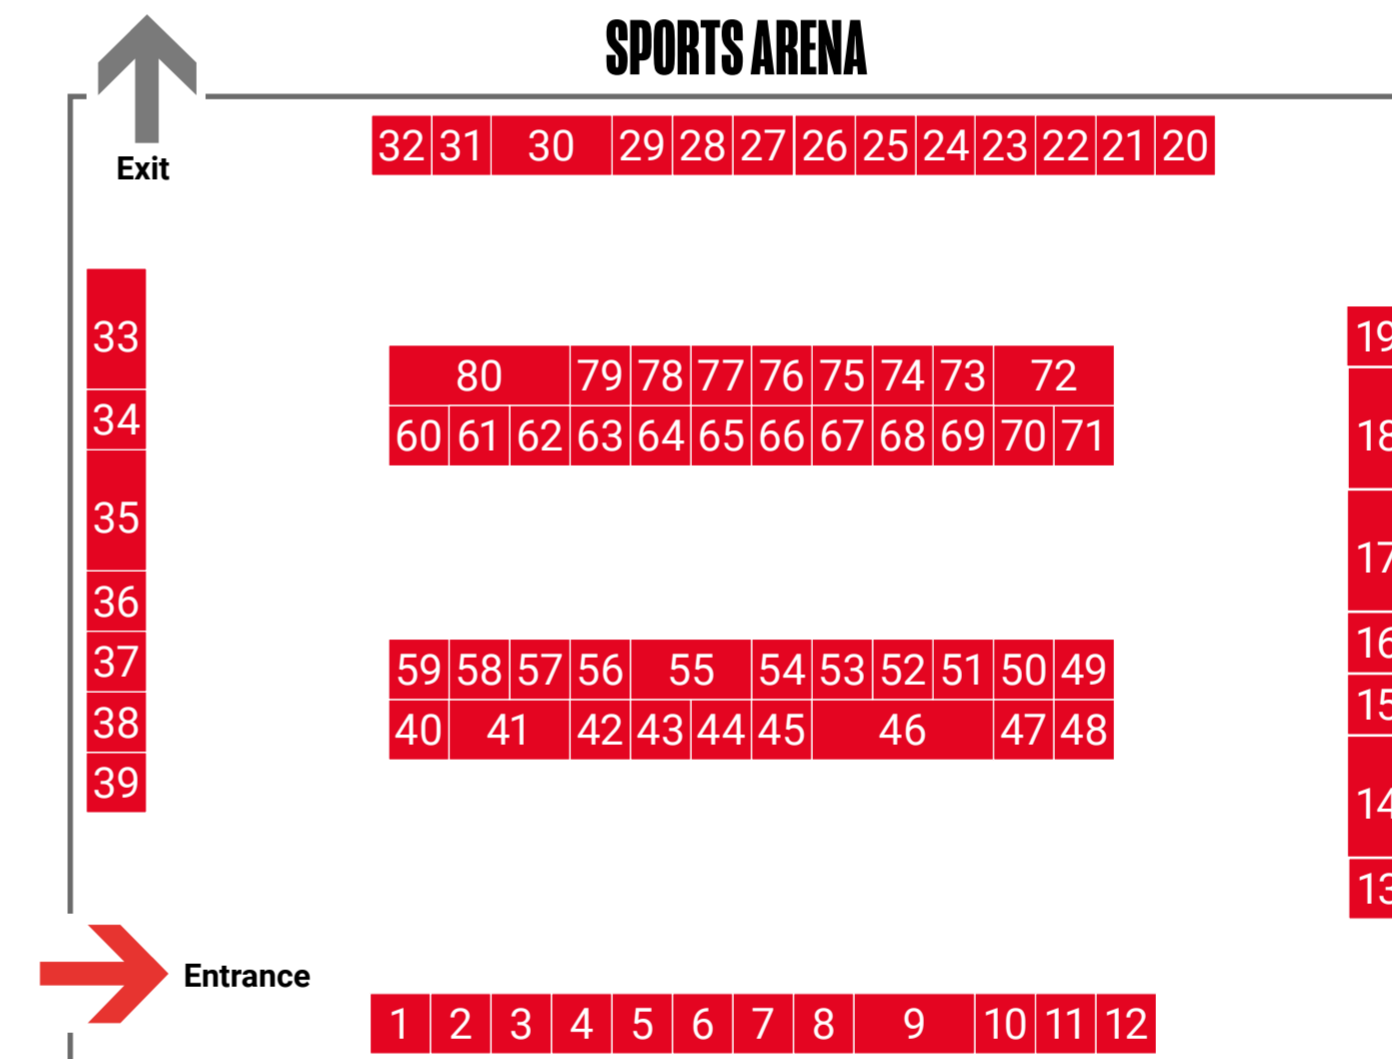

University of the Arts London (UAL)	115
UCL	68
University of South Wales	116
University of West London	117
University of Warwick	118
University of Westminster	119
University of Wolverhampton	120
University of Winchester	121
Writtle University College	122
University of York	123
York St John University	124
UCAS	125

FRONT COVER
LEAVE BLANK
FOR GLUE