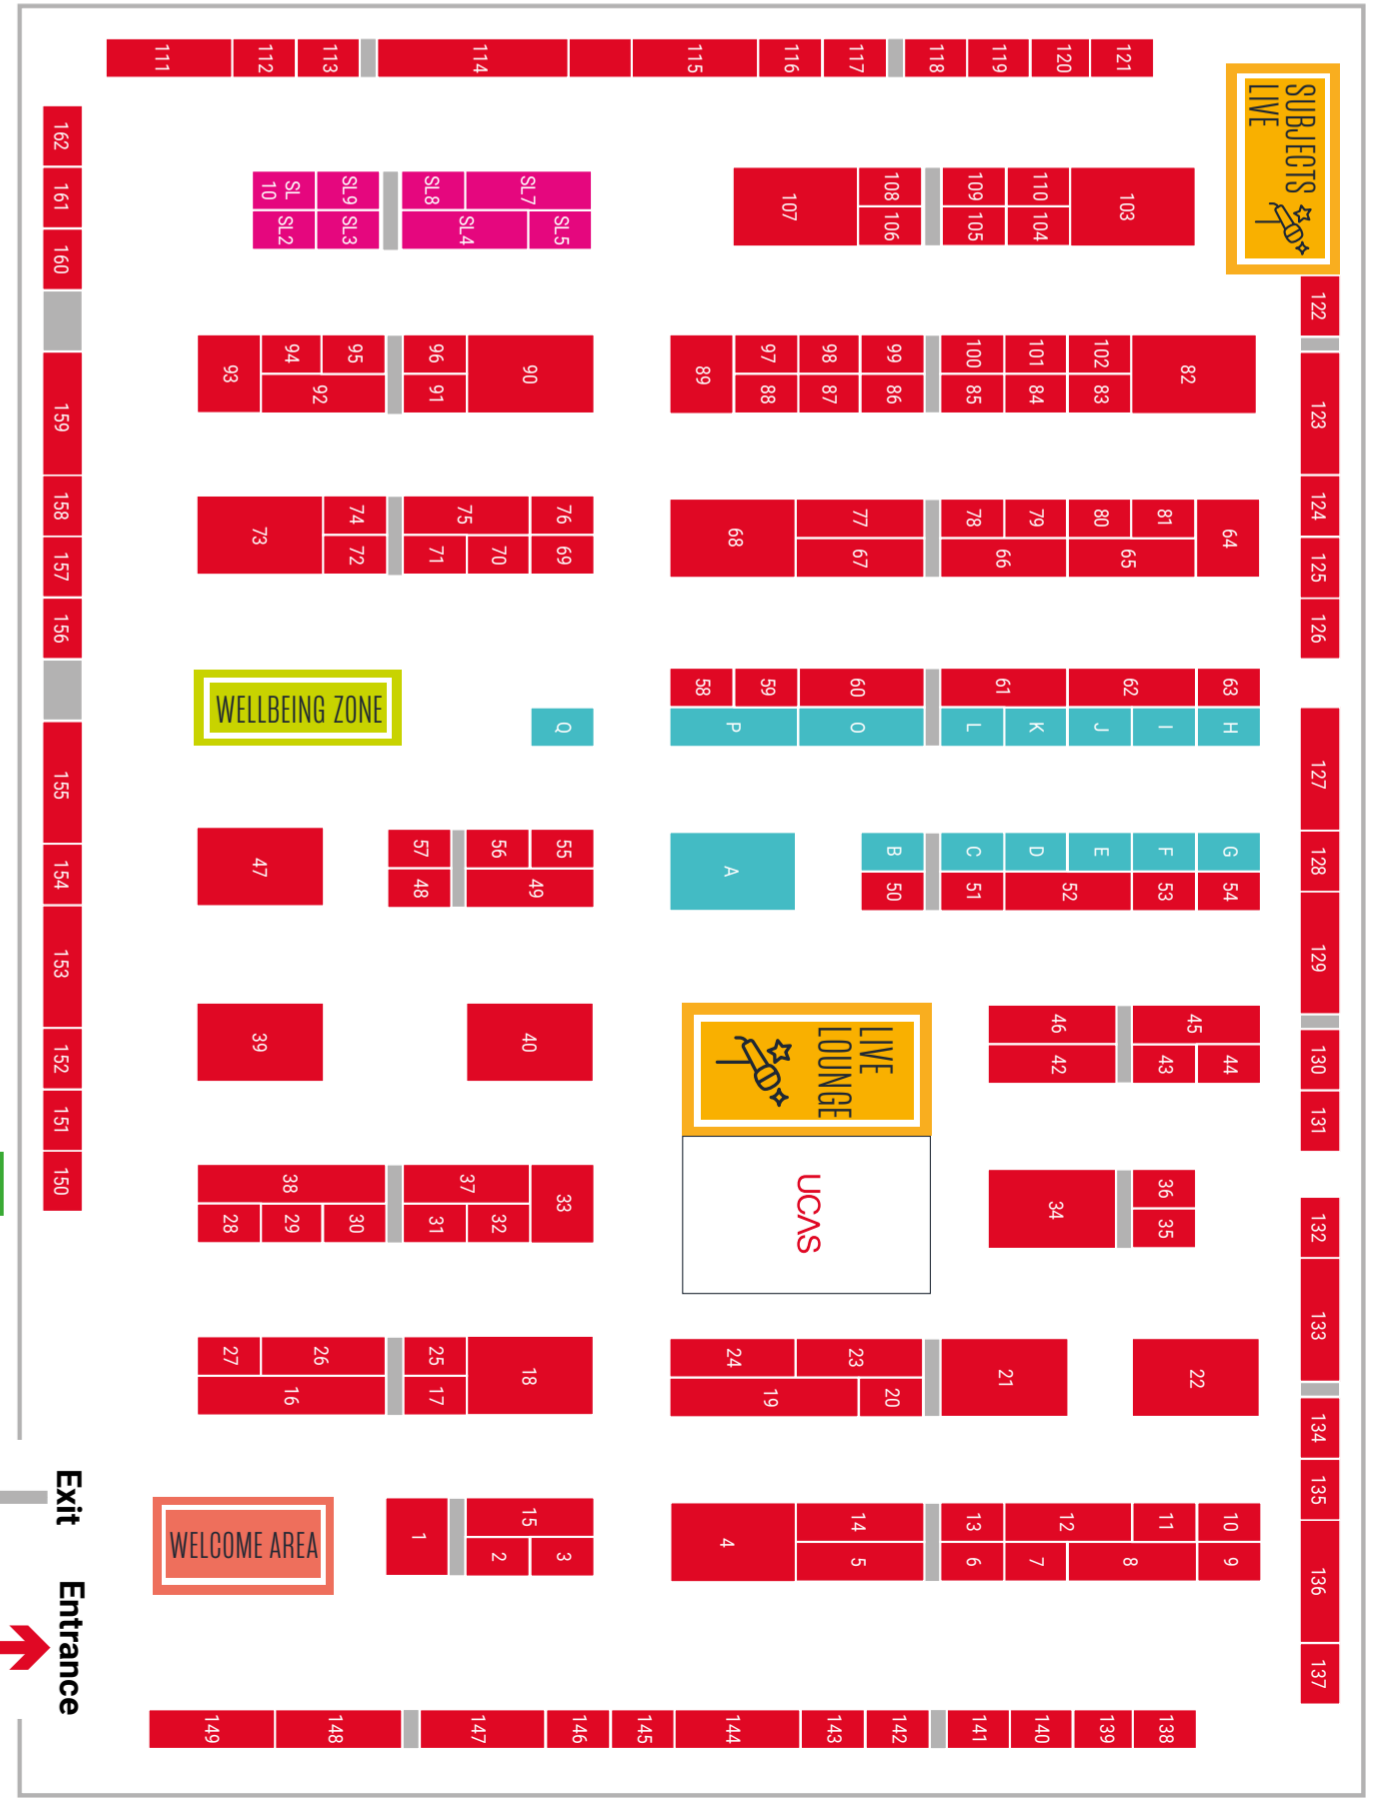

UCAS DISCOVERY UK TOUR
BIRMINGHAM
20-21 JUNE 2022
YOUR EVENT GUIDE

Zone Key

- Welcome Area
- Employers & Apprenticeships
- Live Lounge & Subjects Live
- Universities & Colleges
- Wellbeing Zone
- Student Life