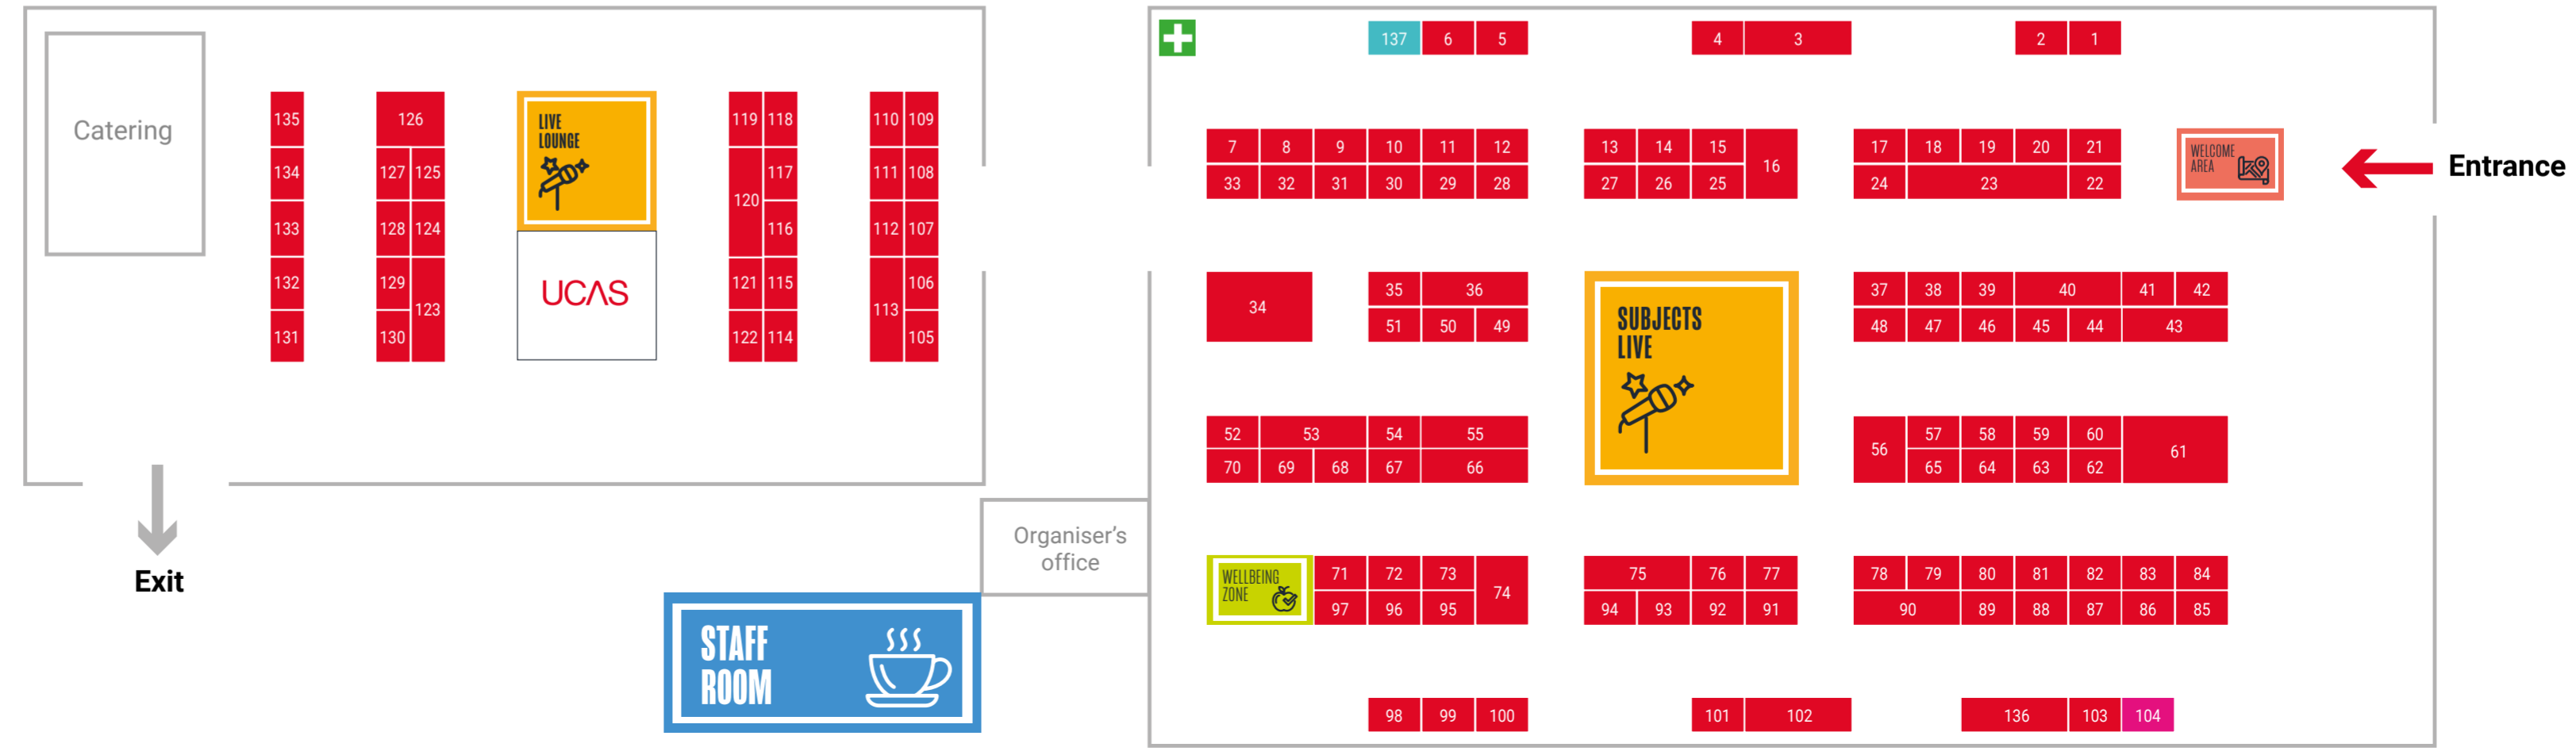

CREATE YOUR OWN SPACE ONLINE

Explore different **courses, universities, employers** and **apprenticeships** in one place. Save your favourites. Make notes. Check deadlines. Take part in live sessions. Watch videos on-demand. You can even start putting together your UCAS application.