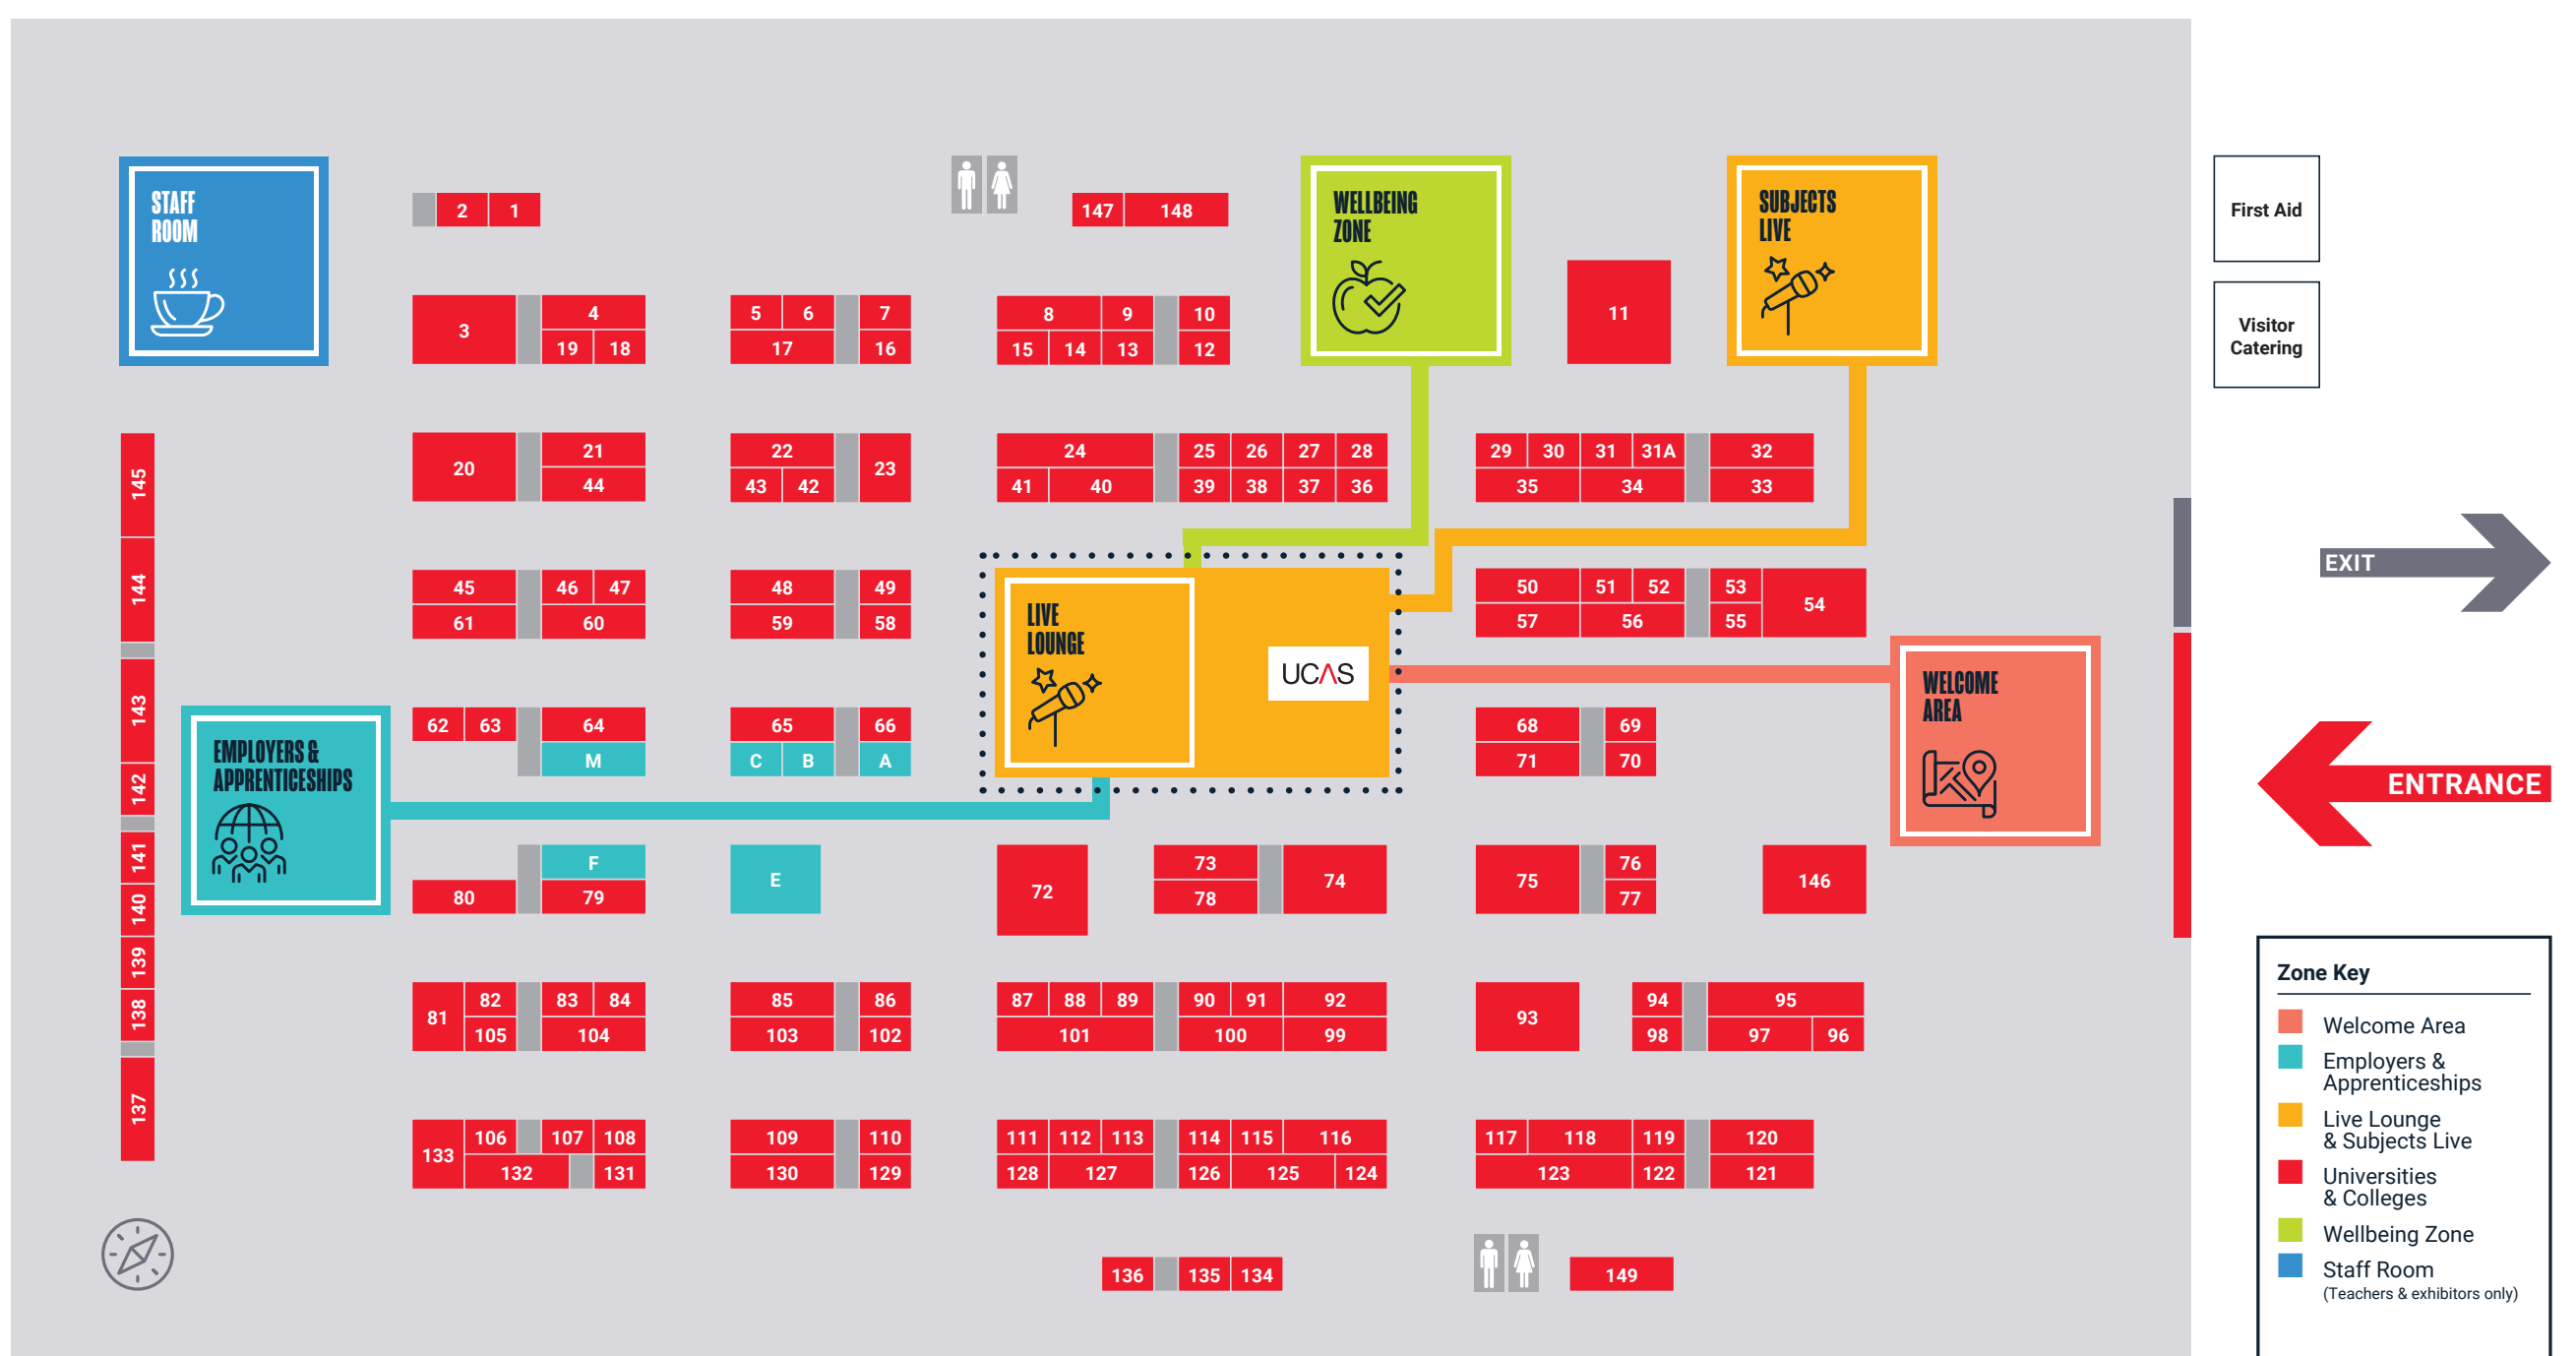

MANCHESTER

EVENT MAP

UNIVERSITIES & COLLEGES

University of Aberdeen	1
Abertay University	2
Aberystwyth University	3
The Academy of Contemporary Music	4
Anglia Ruskin University (ARU)	5
Arts University Bournemouth	6
Aston University	7
Bangor University	8
Barnsley College	9
University of Bath	10
Bath Spa University	12
University of Bedfordshire	13
Birmingham City University	14
University of Birmingham	17
University College Birmingham	15
Newman University, Birmingham	16
University Centre Bishop Burton	18
Bishop Grosseteste University	21
BIMM	20
University of Bolton	11
Bournemouth University	22
University of Bradford	24
University of Brighton	19
University of Bristol	23
University of the West of England Bristol	25
University of Buckingham	26
Buckinghamshire New University	27
University of Cambridge	29
Canterbury Christ Church University	28
Cardiff University	30
Cardiff Metropolitan University	31
University of Central Lancashire	54
Royal Central School of Speech and Drama	83
University of Chester	32
City, University of London	84
Coventry University	33
University for Creative Arts	34
University of Cumbria	35
De Montfort University	36
University of Derby	37