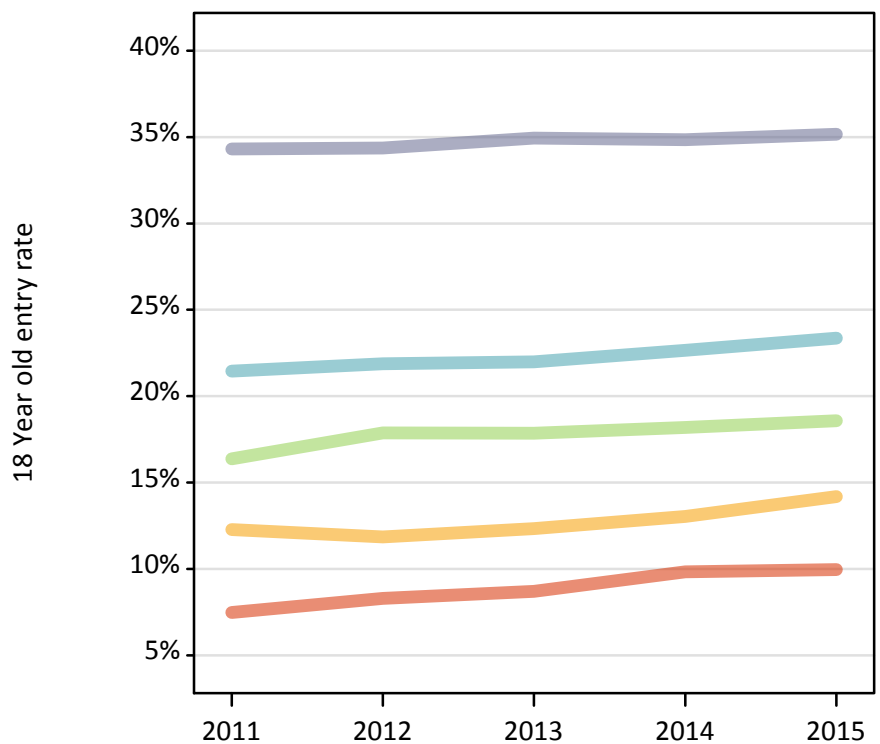

**PX.15 Placed 18 year old applicants from Scotland by POLAR3 quintile: 14 days after A level results day**

Placed 18 year old applicants: change relative to 2014 cycle totals

Applicant Status	POLAR3	2011	2012	2013	2014	2015
Placed	Quintile 1	-23%	-17%	-12%	0%	-1%
	Quintile 2	-3%	-8%	-5%	0%	6%
	Quintile 3	-7%	0%	-1%	0%	0%
	Quintile 4	-3%	-2%	-3%	0%	1%
	Quintile 5	1%	-0%	1%	0%	-1%

**PX.16 Placed 18 year old applicants from Scotland by POLAR3 quintile: 14 days after A level results day**

Placed 18 year old applicants: entry rate

- Quintile 1
- Quintile 2
- Quintile 3
- Quintile 4
- Quintile 5