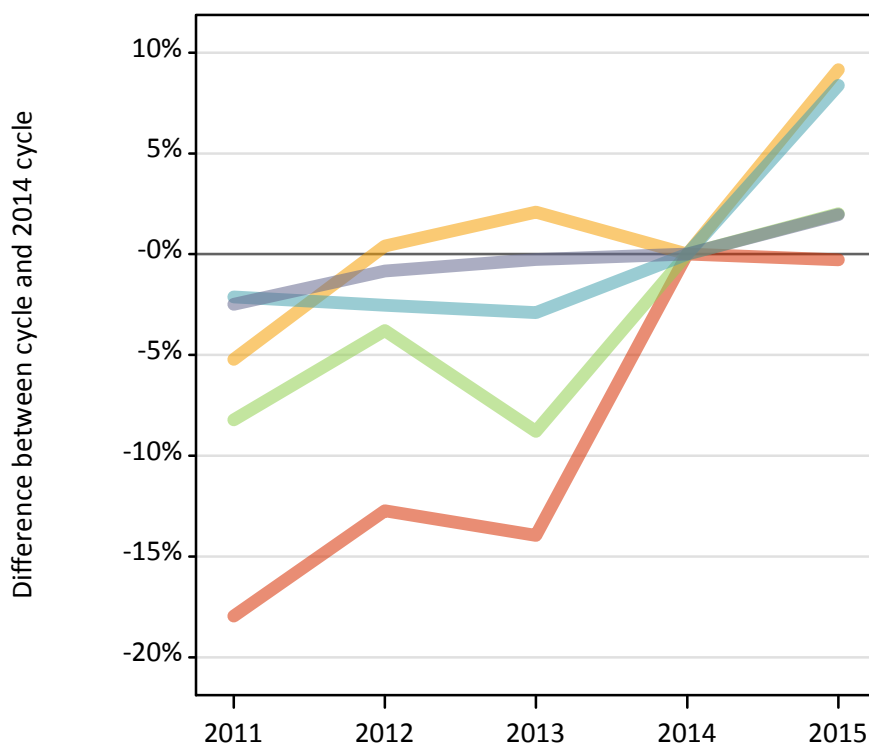

**PX.18 Placed 18 year old applicants from Scotland by POLAR3 quintile: 14 days after A level results day**

Placed 18 year old applicants: entry rate (indexed to 100 = Quintile 1)

Applicant Status	POLAR3	2011	2012	2013	2014	2015
Placed	Quintile 1	100	100	100	100	100
	Quintile 2	164	143	142	133	142
	Quintile 3	219	216	205	185	186
	Quintile 4	287	264	253	231	234
	Quintile 5	459	415	402	355	353

**PX.19 Placed 18 year old applicants from Wales by POLAR3 quintile: 14 days after A level results day**

Placed 18 year old applicants: change relative to 2014 cycle totals

- Quintile 1
- Quintile 2
- Quintile 3
- Quintile 4
- Quintile 5