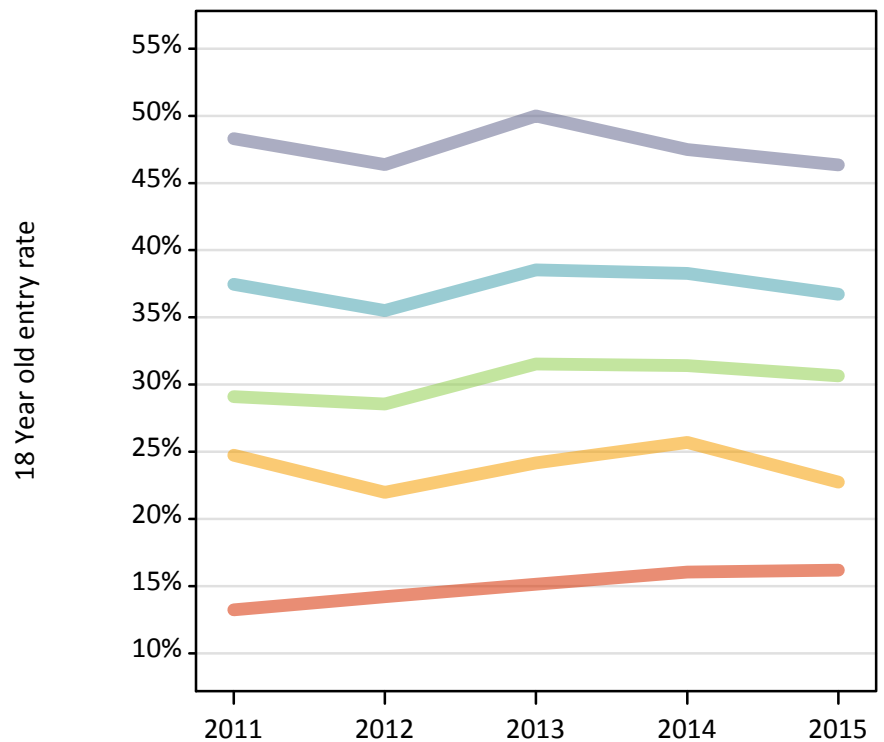

PX.10 Placed 18 year old applicants from Northern Ireland by POLAR3 quintile: 14 days after A level results day
Placed 18 year old applicants: entry rate

- Quintile 1
- Quintile 2
- Quintile 3
- Quintile 4
- Quintile 5

PX.11 Placed 18 year old applicants from Northern Ireland by POLAR3 quintile: 14 days after A level results day
Placed 18 year old applicants: entry rate

Applicant Status	POLAR3	2011	2012	2013	2014	2015
Placed	Quintile 1	13.2%	14.2%	15.1%	16.1%	16.2%
	Quintile 2	24.7%	22.0%	24.2%	25.7%	22.7%
	Quintile 3	29.1%	28.5%	31.5%	31.4%	30.6%
	Quintile 4	37.5%	35.5%	38.5%	38.3%	36.7%
	Quintile 5	48.3%	46.4%	50.0%	47.5%	46.4%

PX.12 Placed 18 year old applicants from Northern Ireland by POLAR3 quintile: 14 days after A level results day
Placed 18 year old applicants: entry rate (indexed to 100 = Quintile 1)

Applicant Status	POLAR3	2011	2012	2013	2014	2015
Placed	Quintile 1	100	100	100	100	100
	Quintile 2	187	155	160	160	141
	Quintile 3	220	201	208	196	189
	Quintile 4	283	250	255	238	227
	Quintile 5	365	327	330	296	287