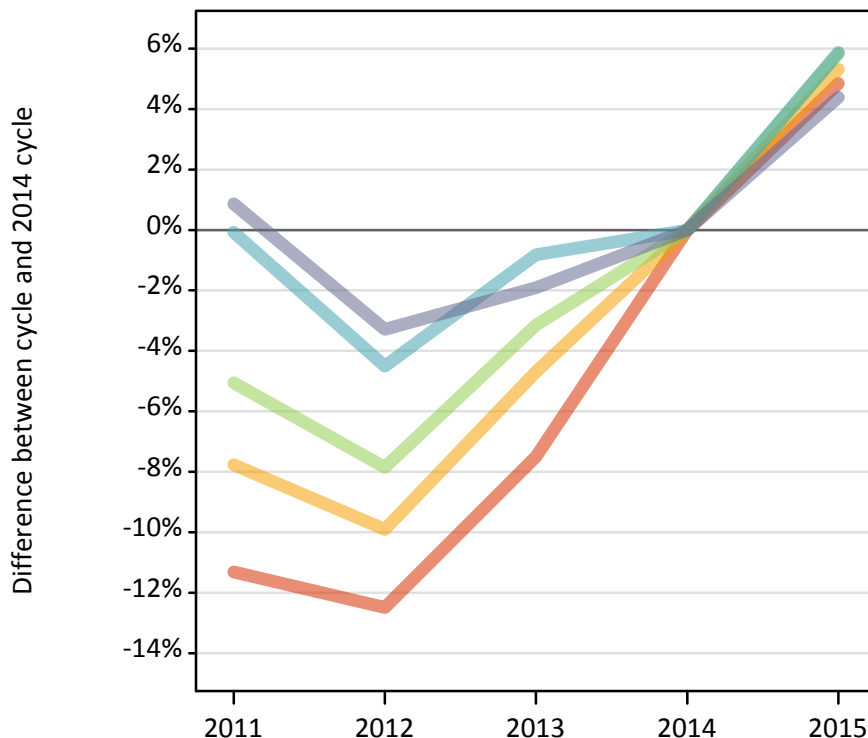

# Daily Clearing Analysis: POLAR3

**Analysis at 00:05 on Thursday 27 August 2015 (14 days after A level results day - No Scot.X1)**

**PX.1 Placed 18 year old applicants from England by POLAR3 quintile: 14 days after A level results day**

Placed 18 year old applicants: change relative to 2014 cycle totals

- Quintile 1
- Quintile 2
- Quintile 3
- Quintile 4
- Quintile 5

**PX.2 Placed 18 year old applicants from England by POLAR3 quintile: 14 days after A level results day**