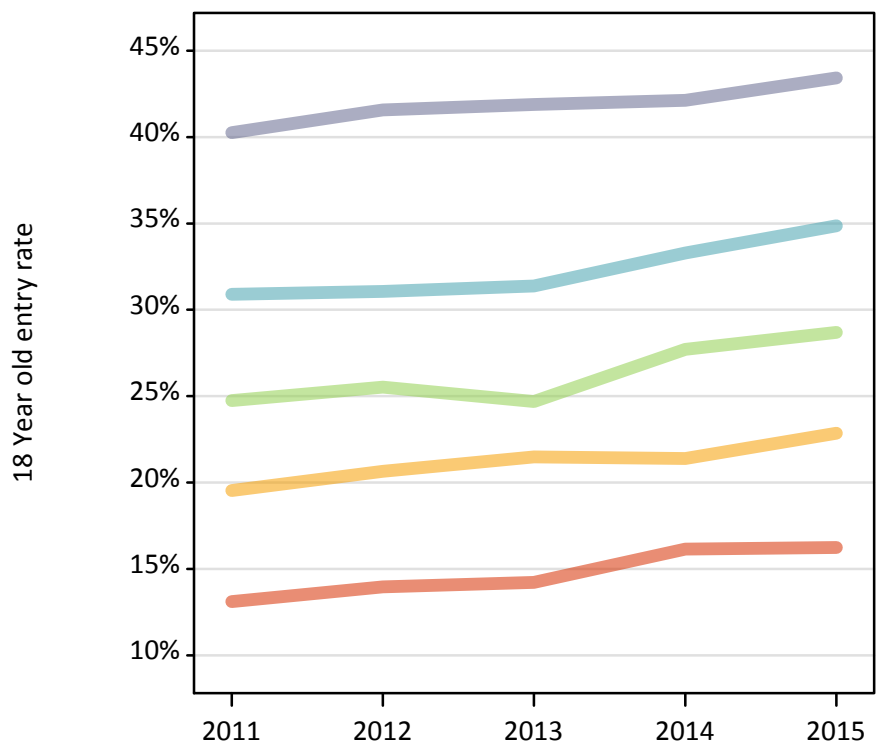

**PX.21 Placed 18 year old applicants from Wales by POLAR3 quintile: 14 days after A level results day**

Placed 18 year old applicants: change relative to 2014 cycle totals

Applicant Status	POLAR3	2011	2012	2013	2014	2015
Placed	Quintile 1	-18%	-13%	-14%	0%	-0%
	Quintile 2	-5%	0%	2%	0%	9%
	Quintile 3	-8%	-4%	-9%	0%	2%
	Quintile 4	-2%	-3%	-3%	0%	8%
	Quintile 5	-2%	-1%	-0%	0%	2%

**PX.22 Placed 18 year old applicants from Wales by POLAR3 quintile: 14 days after A level results day**

Placed 18 year old applicants: entry rate

- Quintile 1
- Quintile 2
- Quintile 3
- Quintile 4
- Quintile 5