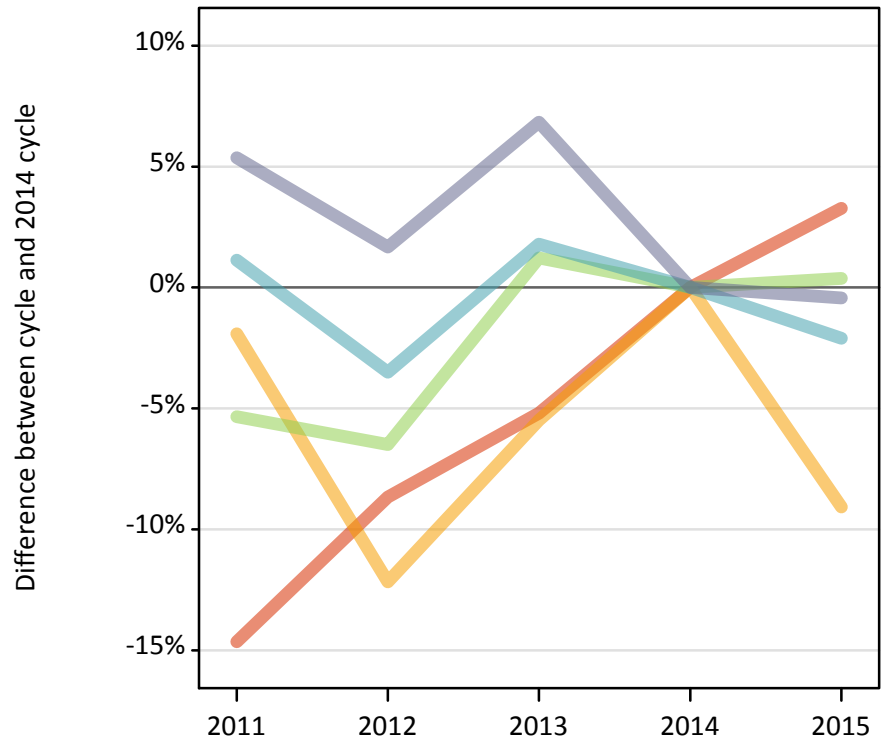

**PX.6 Placed 18 year old applicants from England by POLAR3 quintile: 14 days after A level results day**

Placed 18 year old applicants: entry rate (indexed to 100 = Quintile 1)

Applicant Status	POLAR3	2011	2012	2013	2014	2015
Placed	Quintile 1	100	100	100	100	100
	Quintile 2	144	142	141	137	137
	Quintile 3	182	177	174	168	167
	Quintile 4	229	216	211	199	199
	Quintile 5	297	280	268	255	248

**PX.7 Placed 18 year old applicants from Northern Ireland by POLAR3 quintile: 14 days after A level results day**

Placed 18 year old applicants: change relative to 2014 cycle totals

- Quintile 1
- Quintile 2
- Quintile 3
- Quintile 4
- Quintile 5