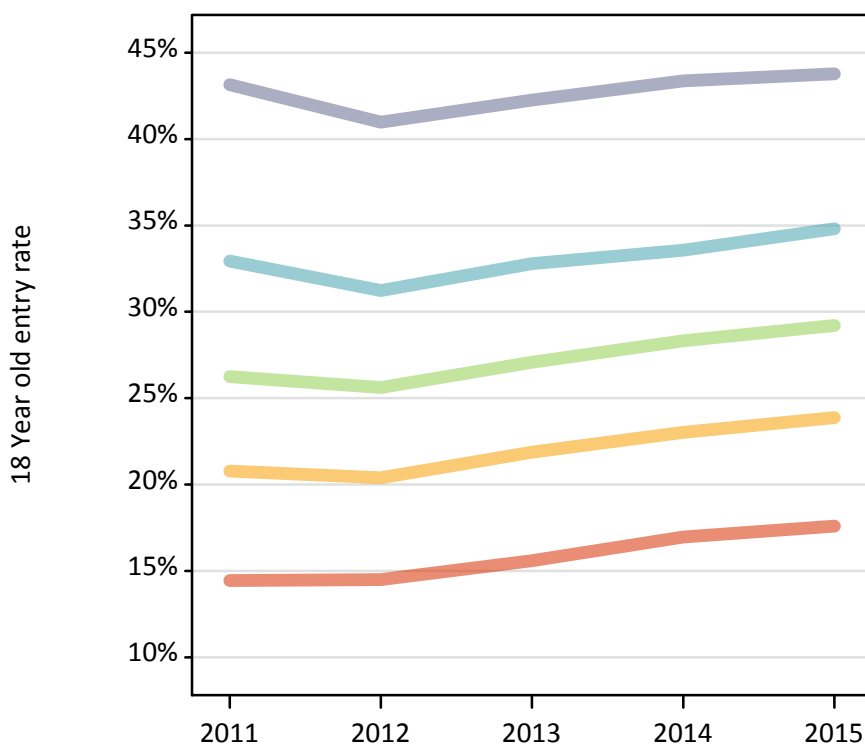

**PX.25 Placed 18 year old applicants from the UK by POLAR3 quintile: 14 days after A level results day**

Placed 18 year old applicants: change relative to 2014 cycle totals

- Quintile 1
- Quintile 2
- Quintile 3
- Quintile 4
- Quintile 5

**PX.26 Placed 18 year old applicants from the UK by POLAR3 quintile: 14 days after A level results day**

Applicant Status	POLAR3	2011	2012	2013	2014	2015
Placed	Quintile 1	20,750	20,660	21,730	23,610	24,640
	Quintile 2	31,240	30,560	32,240	33,690	35,450
	Quintile 3	40,380	39,540	41,300	42,630	44,860
	Quintile 4	51,590	49,550	51,280	51,740	54,490
	Quintile 5	71,410	68,840	69,880	70,740	73,300

**PX.27 Placed 18 year old applicants from the UK by POLAR3 quintile: 14 days after A level results day**

Placed 18 year old applicants: change relative to 2014 cycle totals

Applicant Status	POLAR3	2011	2012	2013	2014	2015
Placed	Quintile 1	-12%	-13%	-8%	0%	4%
	Quintile 2	-7%	-9%	-4%	0%	5%
	Quintile 3	-5%	-7%	-3%	0%	5%
	Quintile 4	-0%	-4%	-1%	0%	5%
	Quintile 5	1%	-3%	-1%	0%	4%

**PX.28 Placed 18 year old applicants from the UK by POLAR3 quintile: 14 days after A level results day**

Placed 18 year old applicants: entry rate

**PX.29 Placed 18 year old applicants from the UK by POLAR3 quintile: 14 days after A level results day**