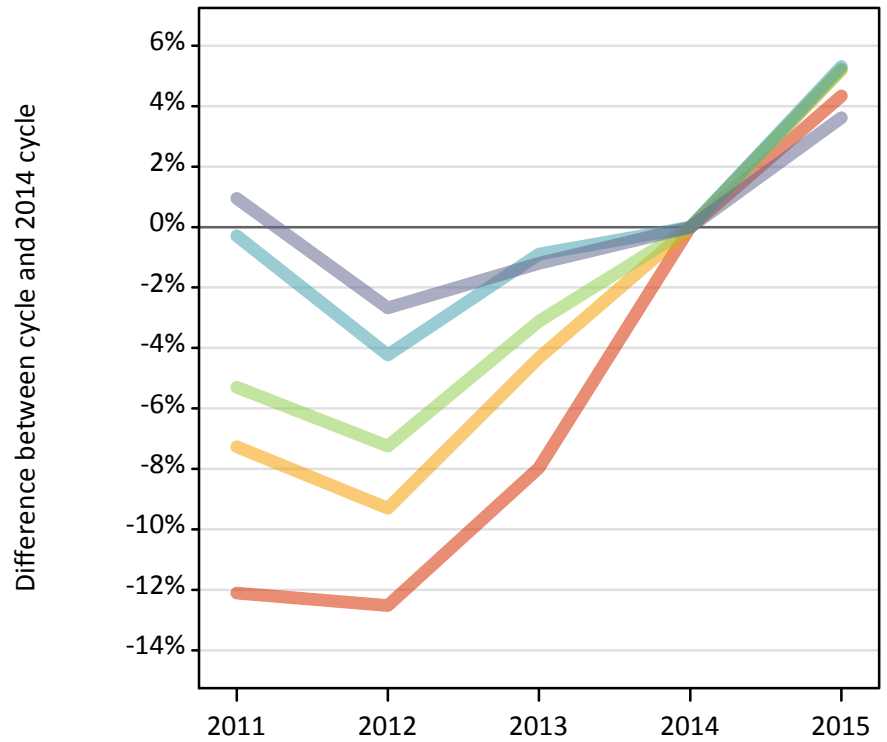

**PX.24 Placed 18 year old applicants from Wales by POLAR3 quintile: 14 days after A level results day**

Placed 18 year old applicants: entry rate (indexed to 100 = Quintile 1)

Applicant Status	POLAR3	2011	2012	2013	2014	2015
Placed	Quintile 1	100	100	100	100	100
	Quintile 2	149	148	151	132	141
	Quintile 3	189	183	174	172	177
	Quintile 4	236	223	221	206	215
	Quintile 5	307	298	295	261	267

**PX.25 Placed 18 year old applicants from the UK by POLAR3 quintile: 14 days after A level results day**

Placed 18 year old applicants: change relative to 2014 cycle totals

- Quintile 1
- Quintile 2
- Quintile 3
- Quintile 4
- Quintile 5