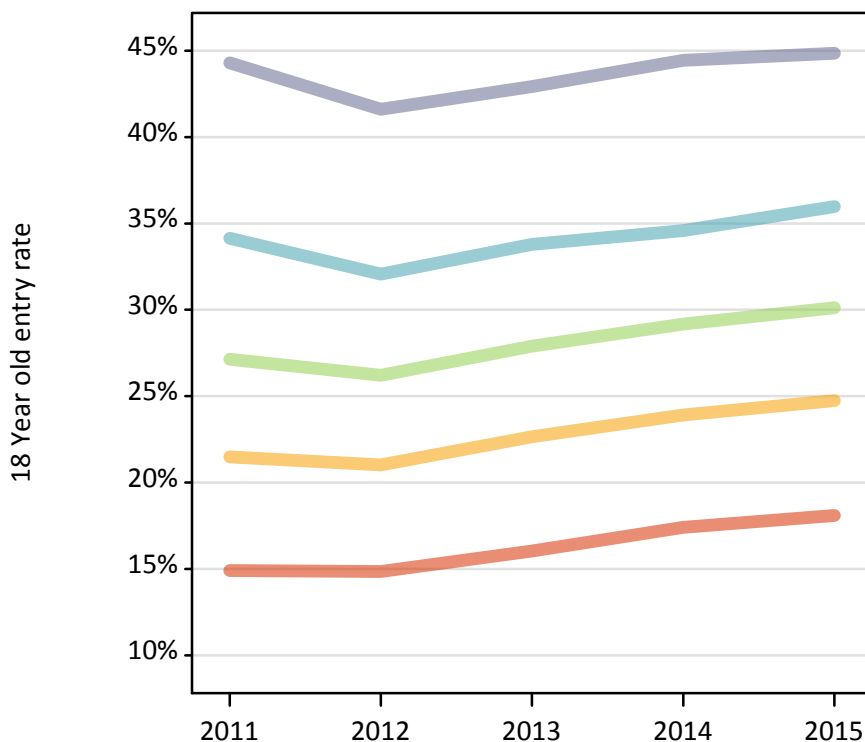

PX.4 Placed 18 year old applicants from England by POLAR3 quintile: 14 days after A level results day

Placed 18 year old applicants: entry rate

PX.5 Placed 18 year old applicants from England by POLAR3 quintile: 14 days after A level results day

Placed 18 year old applicants: entry rate

Applicant Status	POLAR3	2011	2012	2013	2014	2015
Placed	Quintile 1	14.9%	14.8%	16.0%	17.4%	18.1%
	Quintile 2	21.5%	21.0%	22.6%	23.9%	24.7%
	Quintile 3	27.1%	26.2%	27.9%	29.2%	30.1%
	Quintile 4	34.1%	32.1%	33.8%	34.6%	36.0%
	Quintile 5	44.3%	41.6%	42.9%	44.4%	44.9%

PX.6 Placed 18 year old applicants from England by POLAR3 quintile: 14 days after A level results day

Placed 18 year old applicants: entry rate (indexed to 100 = Quintile 1)

Applicant Status	POLAR3	2011	2012	2013	2014	2015
Placed	Quintile 1	100	100	100	100	100
	Quintile 2	144	142	141	137	137
	Quintile 3	182	177	174	168	167
	Quintile 4	229	216	211	199	199
	Quintile 5	297	280	268	255	248