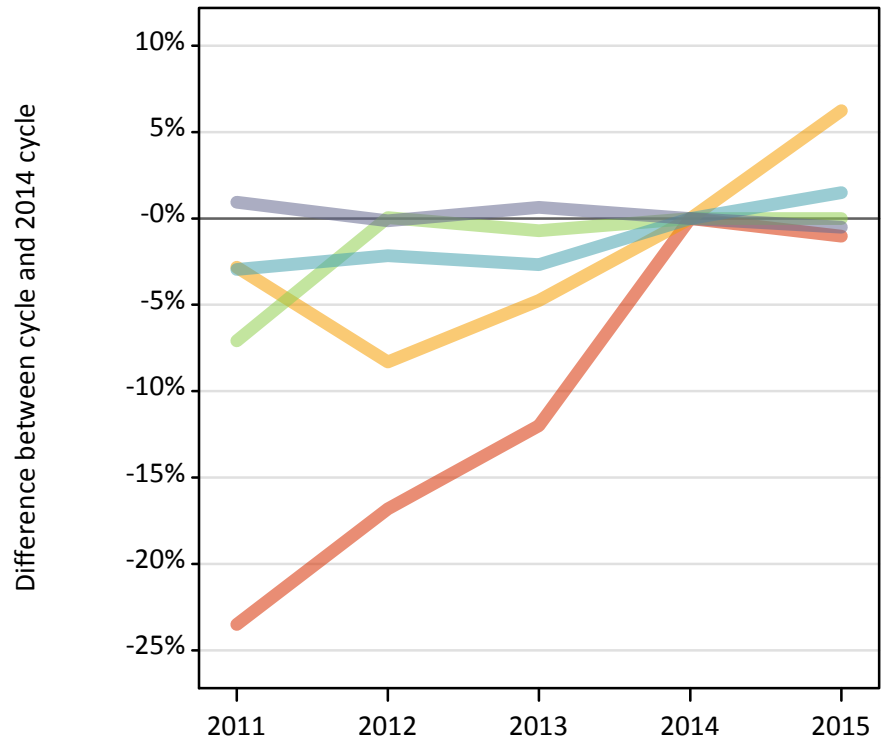

PX.13 Placed 18 year old applicants from Scotland by POLAR3 quintile: 14 days after A level results day

Placed 18 year old applicants: change relative to 2014 cycle totals

- Quintile 1
- Quintile 2
- Quintile 3
- Quintile 4
- Quintile 5

PX.14 Placed 18 year old applicants from Scotland by POLAR3 quintile: 14 days after A level results day

Applicant Status	POLAR3	2011	2012	2013	2014	2015
Placed	Quintile 1	450	490	510	580	580
	Quintile 2	1,310	1,240	1,280	1,350	1,430
	Quintile 3	1,970	2,120	2,100	2,120	2,120
	Quintile 4	3,180	3,210	3,190	3,280	3,330
	Quintile 5	6,640	6,570	6,620	6,580	6,550

PX.15 Placed 18 year old applicants from Scotland by POLAR3 quintile: 14 days after A level results day

Placed 18 year old applicants: change relative to 2014 cycle totals

Applicant Status	POLAR3	2011	2012	2013	2014	2015
Placed	Quintile 1	-23%	-17%	-12%	0%	-1%
	Quintile 2	-3%	-8%	-5%	0%	6%
	Quintile 3	-7%	0%	-1%	0%	0%
	Quintile 4	-3%	-2%	-3%	0%	1%
	Quintile 5	1%	-0%	1%	0%	-1%