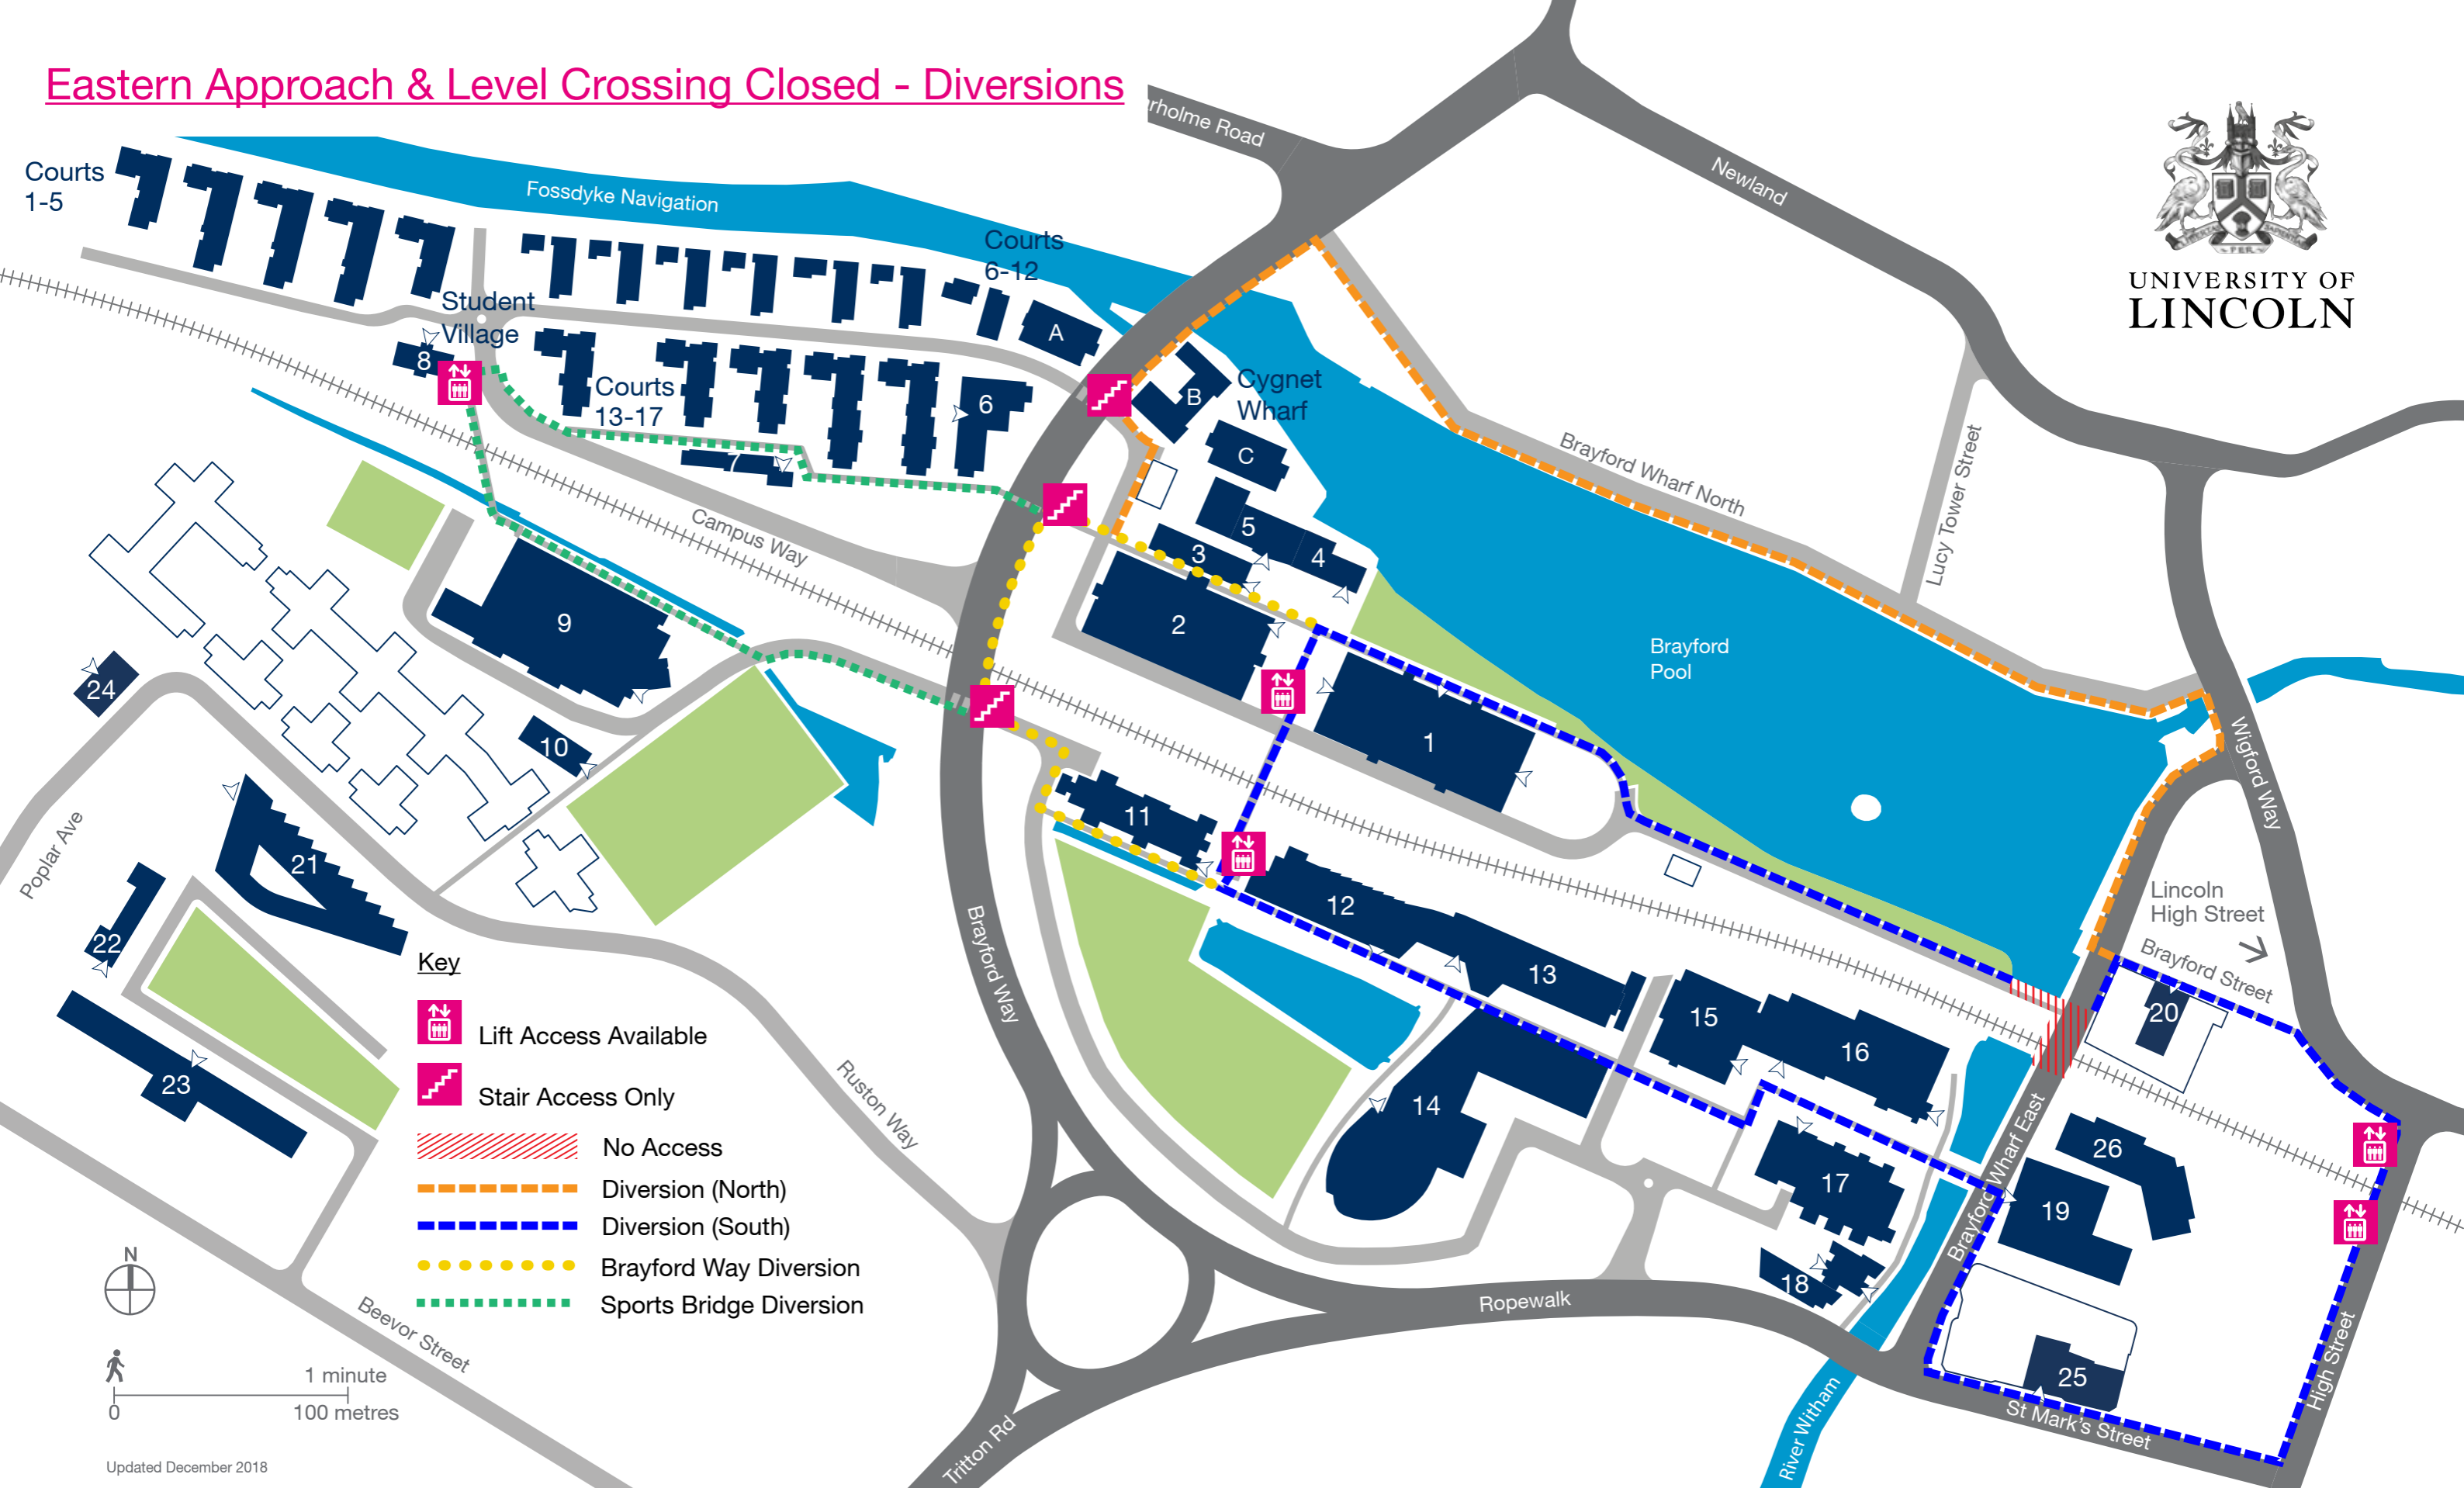

# Eastern Approach & Level Crossing Closed - Diversions

UNIVERSITY OF  
LINCOLN

1 (MB) Minerva Building	6 (BH) Bridge House	11 (JLC) Janet Lane-Claypon	16 (--) Students' Union	21 (THT) Think Tank
2 (ATB) Alfred Tennyson Building	7 (VH) Village Hall	12 (NDH) Nicola de la Haye	17 (UL) Library	22 (MIH) Minster House
3 (SLB) Stephen Langton Building	8 (OCW) One Campus Way	13 (PDW) Peter de Wint	18 (--) Enterprise Building	23 (JBL) Joseph Banks Laboratories
4 (--) The Swan	9 (HP) Sports Centre	14 (INB) Isaac Newton Building	19 (DCB) David Chiddick Building	24 (CSB) Charlotte Scott Building
5 (SS) Student Wellbeing Centre / Doctors' Health Service	10 (WH) Witham House	15 (PA) Lincoln Performing Arts Centre	20 (WIW) Witham Wharf	25 (JUN) Junxion
				26 (SSB) Sarah Swift Building