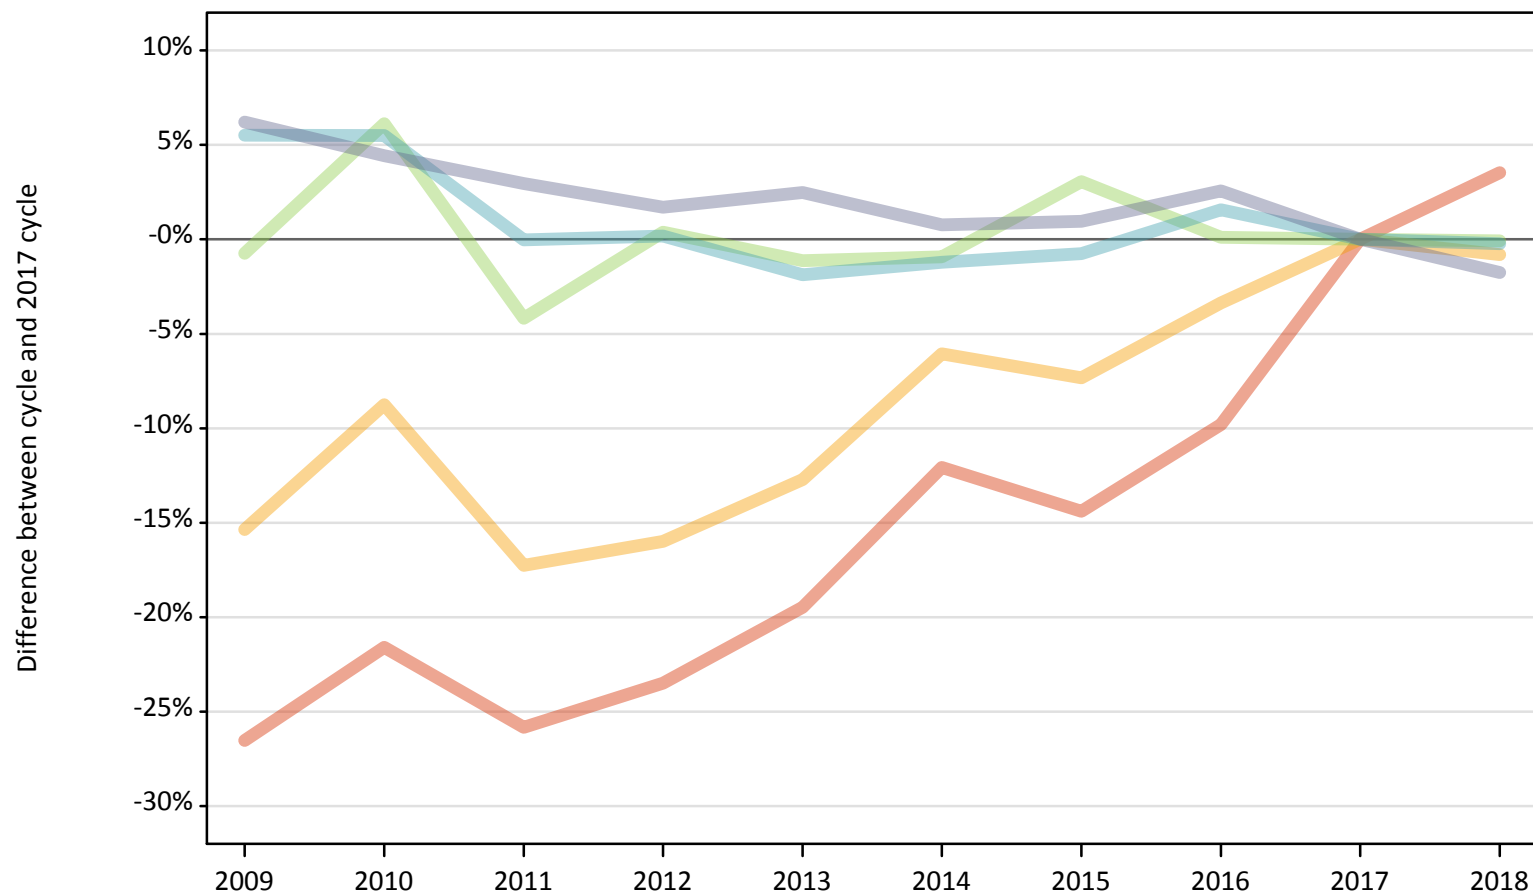

J.4 Placed 18 year old applicants from Scotland by SIMD16 quintile: 15 days after A level results day

Placed 18 year old applicants: change relative to 2017 cycle totals

- Quintile 1
- Quintile 2
- Quintile 3
- Quintile 4
- Quintile 5

Note: The percentage change is not plotted in the above chart for groups with fewer than 30 placed applicants in any one cycle.