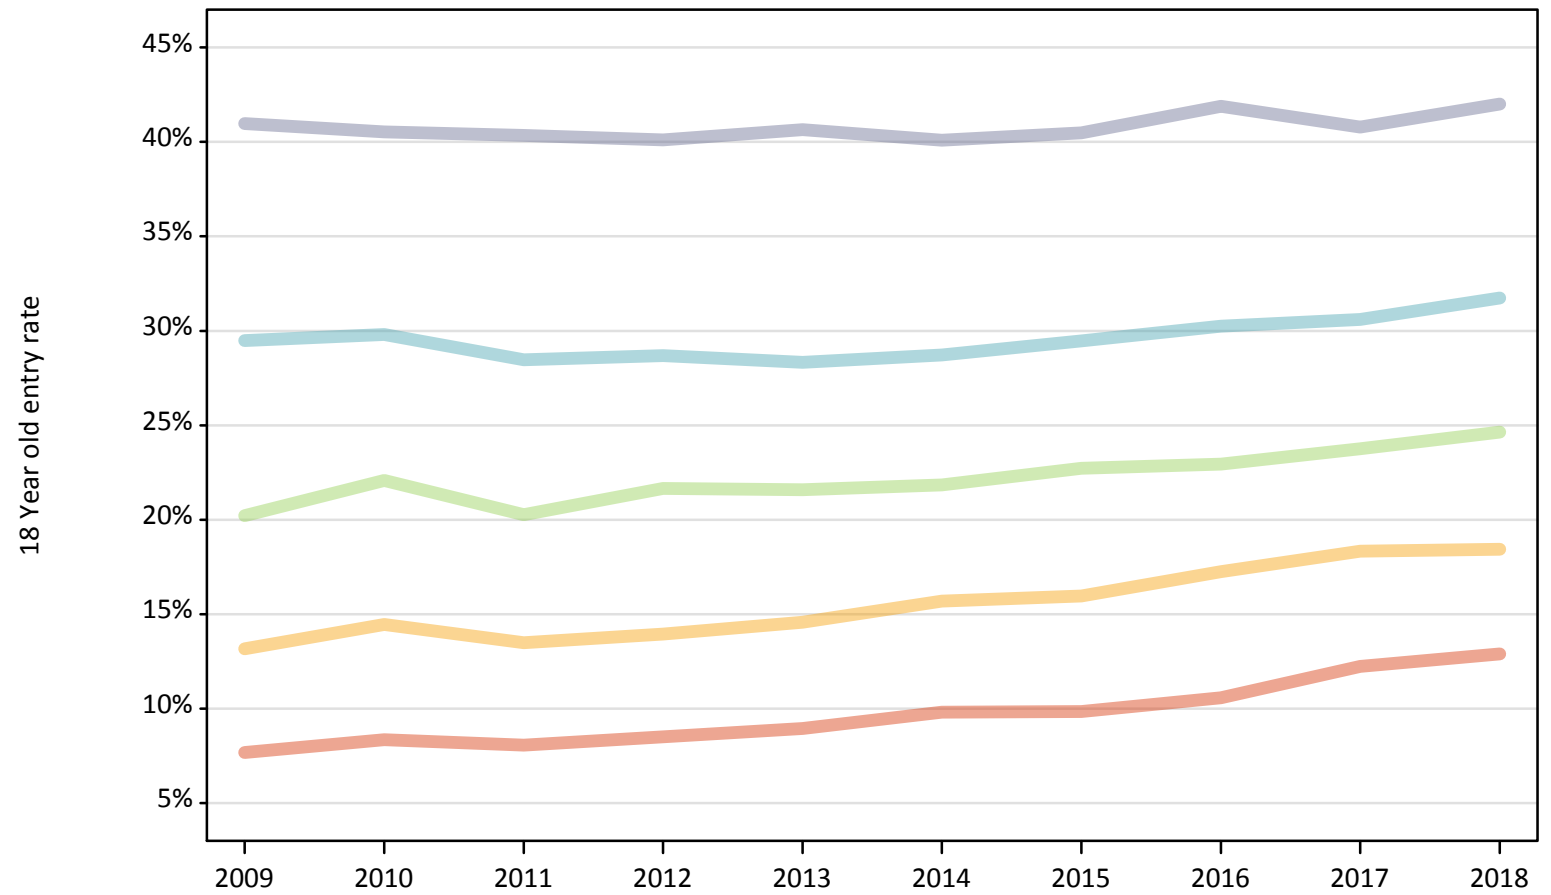

J.7 Placed 18 year old applicants from Scotland by SIMD16 quintile: 15 days after A level results day

Placed 18 year old applicants: entry rate

- Quintile 1
- Quintile 2
- Quintile 3
- Quintile 4
- Quintile 5

J.8 Placed 18 year old applicants from Scotland by SIMD16 quintile: 15 days after A level results day

Placed 18 year old applicants: entry rate

Applicant Status	SIMD16	2009	2010	2011	2012	2013	2014	2015	2016	2017	2018
Placed	Quintile 1	7.7%	8.4%	8.1%	8.5%	8.9%	9.8%	9.8%	10.6%	12.2%	12.9%
	Quintile 2	13.2%	14.5%	13.5%	13.9%	14.6%	15.7%	16.0%	17.2%	18.3%	18.4%
	Quintile 3	20.2%	22.1%	20.3%	21.7%	21.6%	21.8%	22.7%	22.9%	23.8%	24.6%
	Quintile 4	29.5%	29.8%	28.5%	28.7%	28.3%	28.7%	29.5%	30.3%	30.6%	31.7%
	Quintile 5	41.0%	40.5%	40.3%	40.1%	40.7%	40.1%	40.5%	41.9%	40.8%	42.0%

J.9 Placed 18 year old applicants from Scotland by SIMD16 quintile: 15 days after A level results day

Placed 18 year old applicants: entry rate (indexed to 100 = Quintile 1)

Applicant Status	SIMD16	2009	2010	2011	2012	2013	2014	2015	2016	2017	2018
Placed	Quintile 1	100	100	100	100	100	100	100	100	100	100
	Quintile 2	171	173	167	164	163	160	162	163	150	143
	Quintile 3	263	264	251	254	241	223	231	217	194	191
	Quintile 4	384	357	353	337	317	293	299	286	250	246
	Quintile 5	533	485	500	471	455	409	411	396	334	326