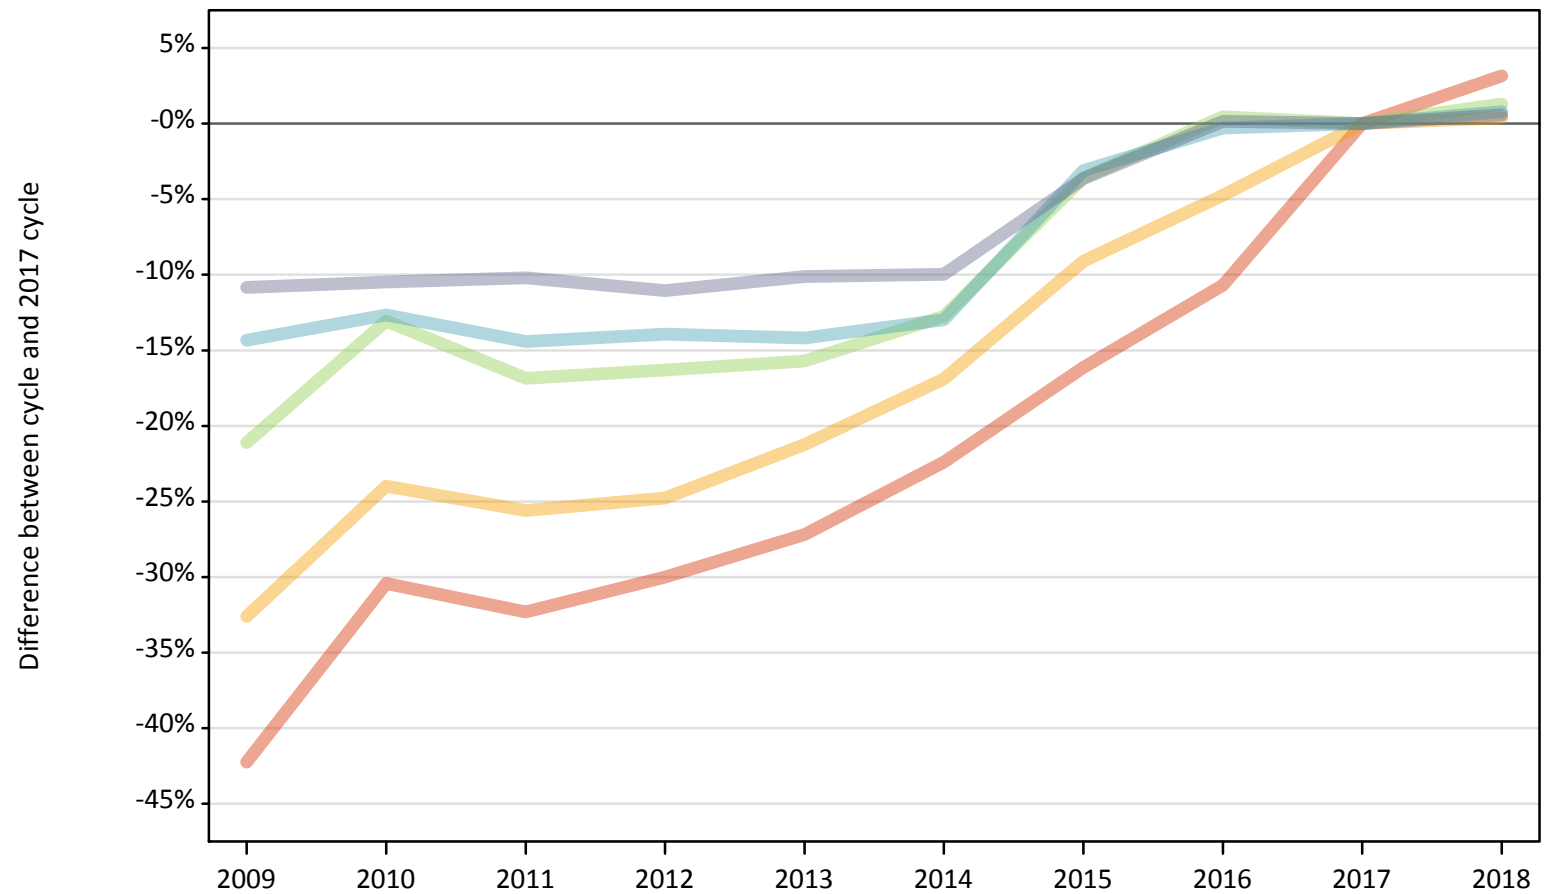

# Daily Clearing Analysis: SIMD16

Analysis at 00:05 on Friday 31 August 2018 (15 days after A level results day)

J.1 Placed applicants from Scotland by SIMD16 quintile: 15 days after A level results day

Placed applicants: change relative to 2017 cycle totals

- Quintile 1
- Quintile 2
- Quintile 3
- Quintile 4
- Quintile 5

Note: The percentage change is not plotted in the above chart for groups with fewer than 30 placed applicants in any one cycle.