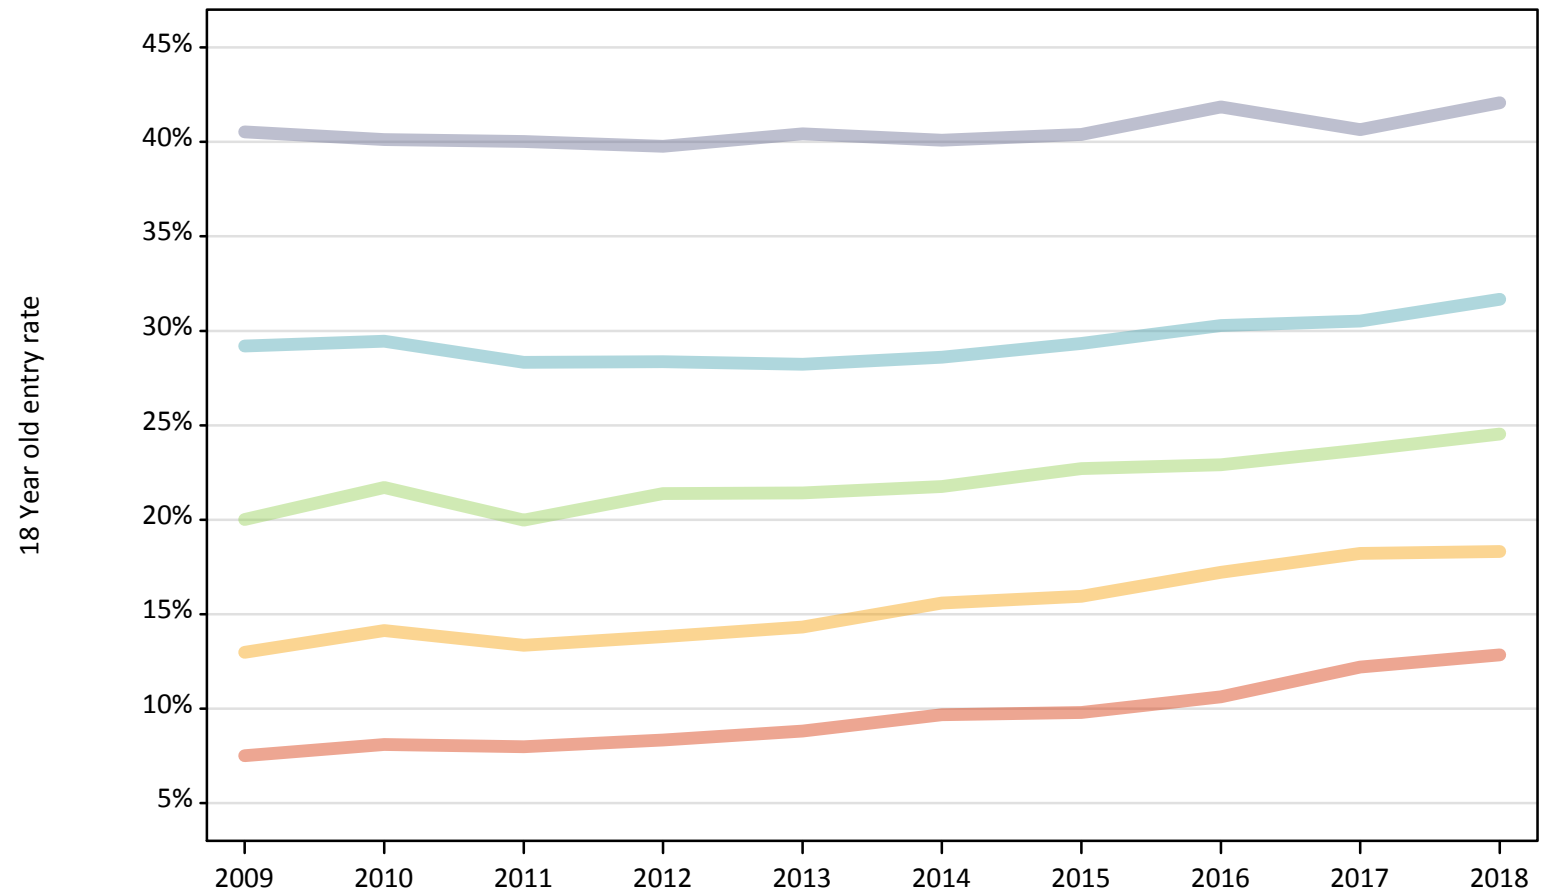

J.7 Placed 18 year old applicants from Scotland by SIMD16 quintile: 7 days after A level results day

Placed 18 year old applicants: entry rate

- Quintile 1
- Quintile 2
- Quintile 3
- Quintile 4
- Quintile 5

J.8 Placed 18 year old applicants from Scotland by SIMD16 quintile: 7 days after A level results day

Placed 18 year old applicants: entry rate

Applicant Status	SIMD16	2009	2010	2011	2012	2013	2014	2015	2016	2017	2018
Placed	Quintile 1	7.5%	8.1%	8.0%	8.3%	8.8%	9.7%	9.8%	10.6%	12.2%	12.9%
	Quintile 2	13.0%	14.1%	13.3%	13.8%	14.3%	15.6%	15.9%	17.2%	18.2%	18.3%
	Quintile 3	20.0%	21.7%	20.0%	21.4%	21.4%	21.8%	22.7%	22.9%	23.7%	24.5%
	Quintile 4	29.2%	29.4%	28.3%	28.4%	28.2%	28.6%	29.3%	30.3%	30.5%	31.7%
	Quintile 5	40.5%	40.1%	40.0%	39.8%	40.4%	40.1%	40.4%	41.8%	40.6%	42.1%

J.9 Placed 18 year old applicants from Scotland by SIMD16 quintile: 7 days after A level results day

Placed 18 year old applicants: entry rate (indexed to 100 = Quintile 1)

Applicant Status	SIMD16	2009	2010	2011	2012	2013	2014	2015	2016	2017	2018
Placed	Quintile 1	100	100	100	100	100	100	100	100	100	100
	Quintile 2	173	175	167	166	162	161	163	162	149	142
	Quintile 3	267	268	250	256	243	225	232	215	194	191
	Quintile 4	389	364	355	340	320	296	299	285	250	246
	Quintile 5	540	496	501	477	459	414	412	394	333	327