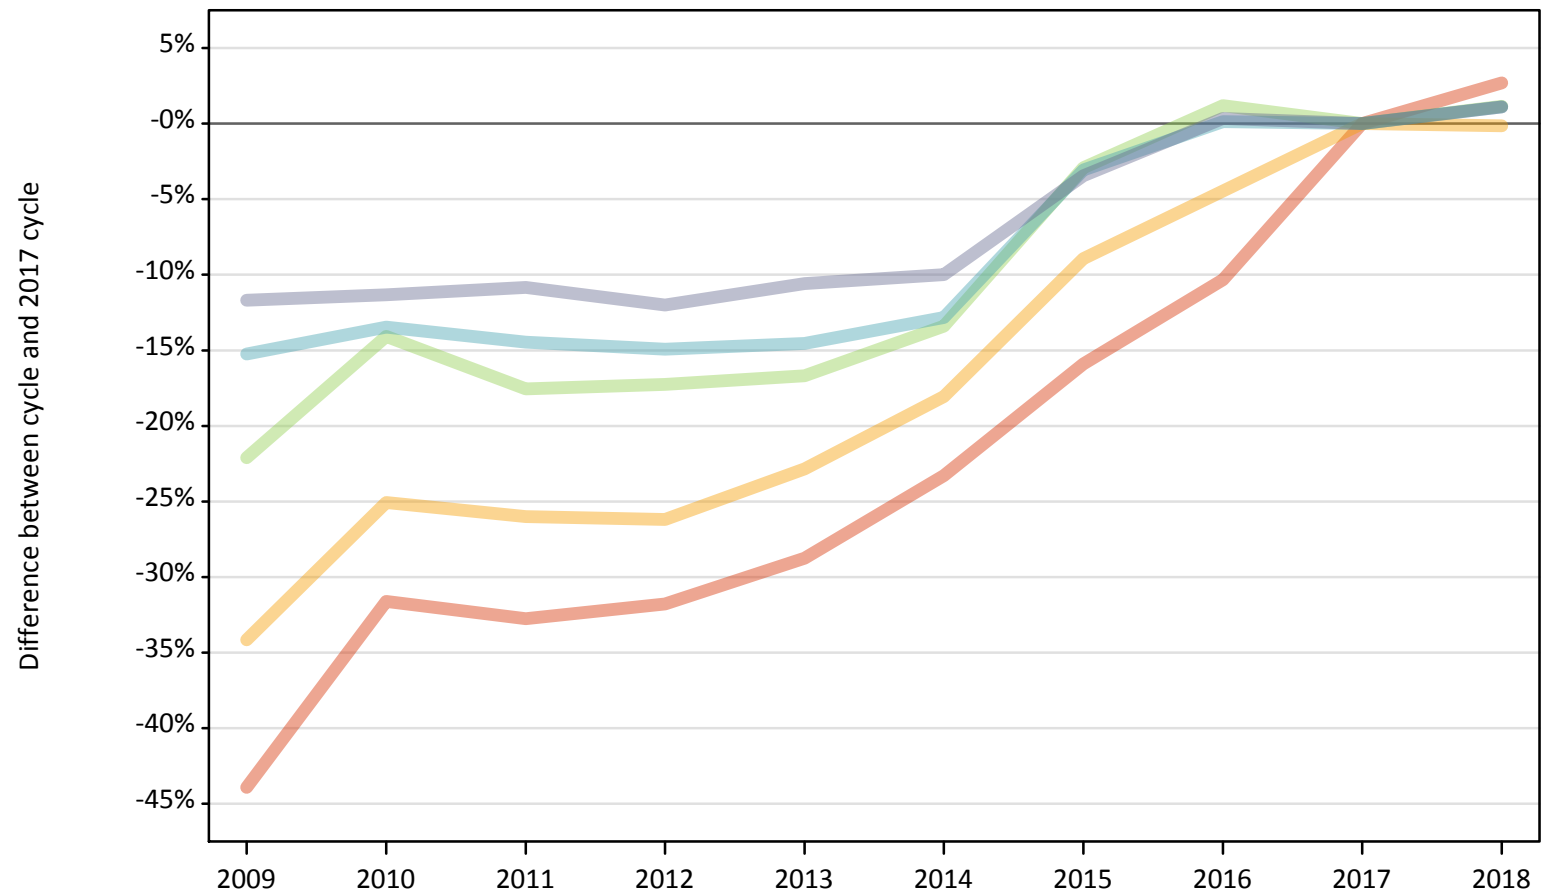

Daily Clearing Analysis: SIMD16

Analysis at 00:05 on Thursday 23 August 2018 (7 days after A level results day)

J.1 Placed applicants from Scotland by SIMD16 quintile: 7 days after A level results day

Placed applicants: change relative to 2017 cycle totals

- Quintile 1
- Quintile 2
- Quintile 3
- Quintile 4
- Quintile 5

Note: The percentage change is not plotted in the above chart for groups with fewer than 30 placed applicants in any one cycle.

J.2 Placed applicants from Scotland by SIMD16 quintile: 7 days after A level results day