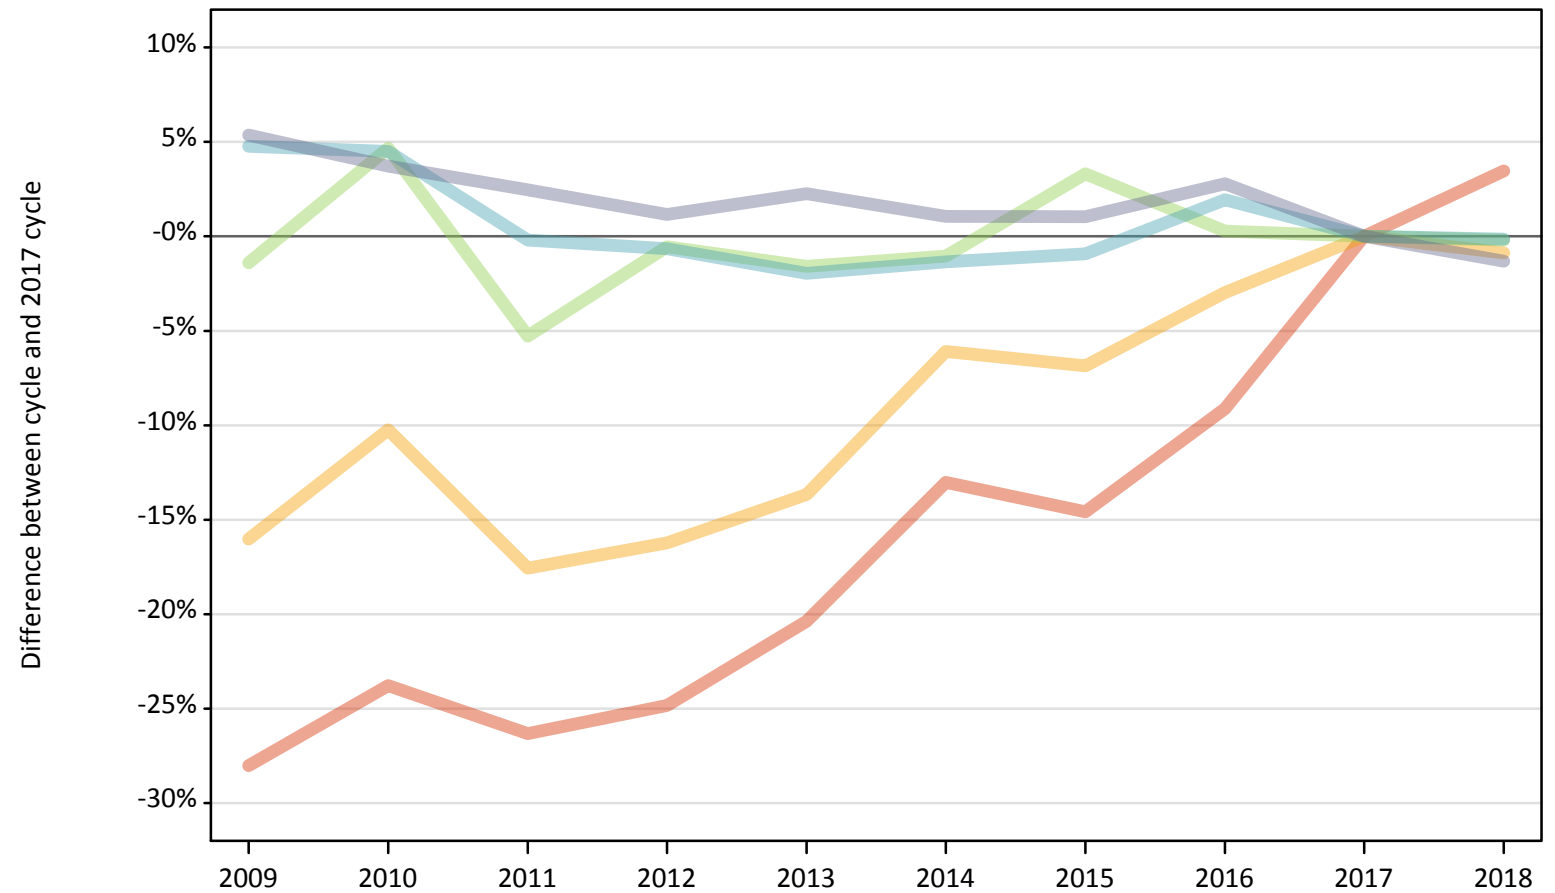

J.3 Placed applicants from Scotland by SIMD16 quintile: 7 days after A level results day

Placed applicants: change relative to 2017 cycle totals

Applicant Status	SIMD16	2009	2010	2011	2012	2013	2014	2015	2016	2017	2018
Placed	Quintile 1	-44%	-32%	-33%	-32%	-29%	-23%	-16%	-10%	0%	3%
	Quintile 2	-34%	-25%	-26%	-26%	-23%	-18%	-9%	-4%	0%	-0%
	Quintile 3	-22%	-14%	-18%	-17%	-17%	-13%	-3%	1%	0%	1%
	Quintile 4	-15%	-13%	-14%	-15%	-15%	-13%	-3%	0%	0%	1%
	Quintile 5	-12%	-11%	-11%	-12%	-11%	-10%	-3%	0%	0%	1%

Note: The percentage change is not recorded in the above table for groups with fewer than 10 placed applicants in that cycle or in the 2017 cycle.

J.4 Placed 18 year old applicants from Scotland by SIMD16 quintile: 7 days after A level results day

Placed 18 year old applicants: change relative to 2017 cycle totals

- Quintile 1
- Quintile 2
- Quintile 3
- Quintile 4
- Quintile 5

Note: The percentage change is not plotted in the above chart for groups with fewer than 30 placed applicants in any one cycle.