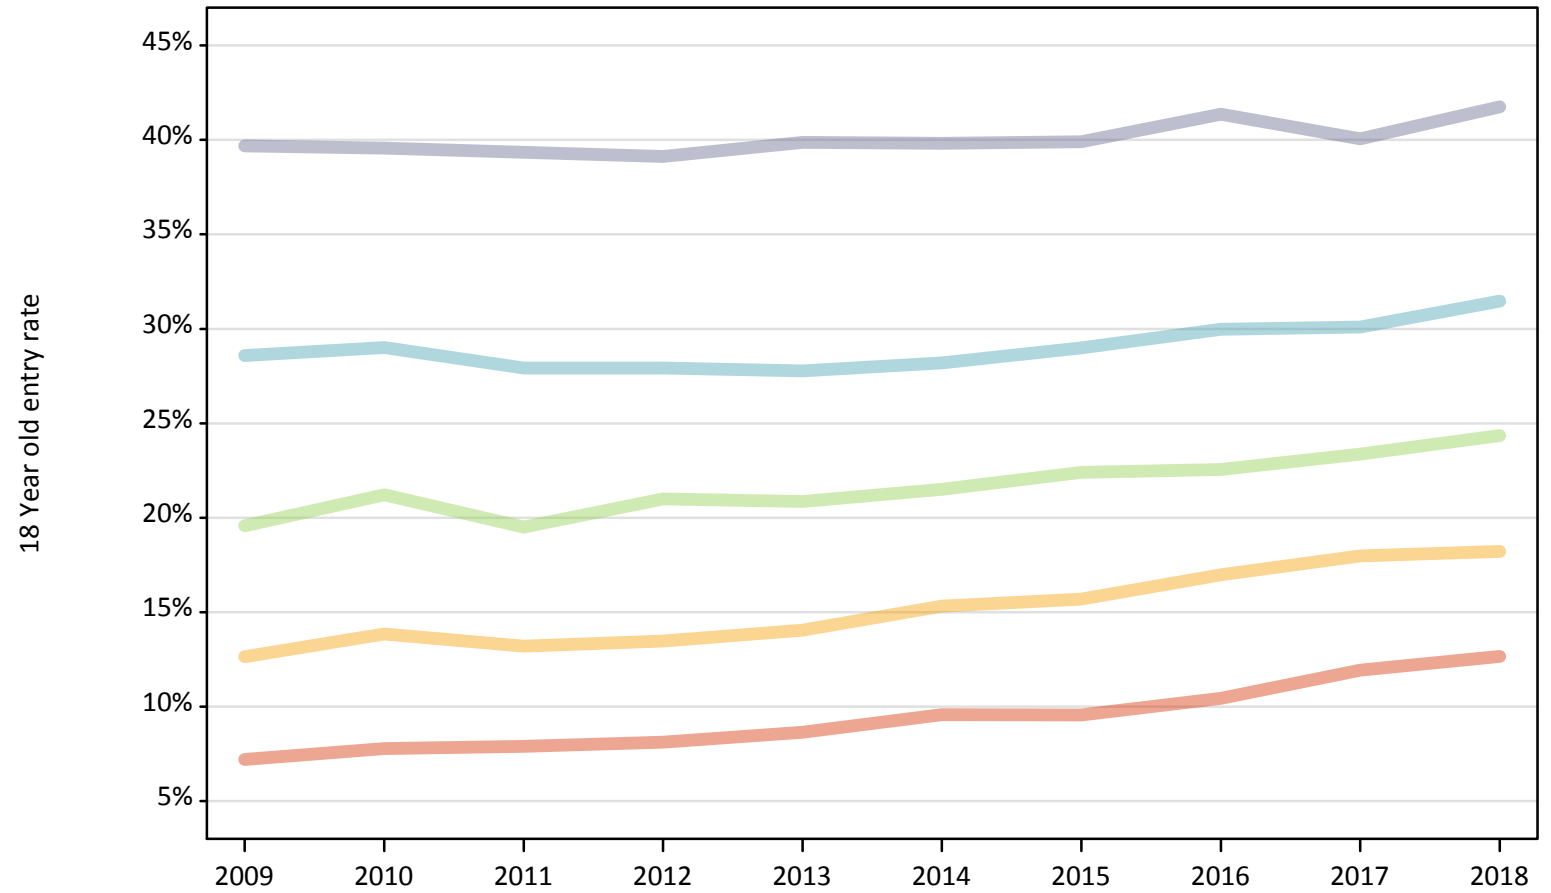

J.7 Placed 18 year old applicants from Scotland by SIMD16 quintile: 1 day after A level results day

Placed 18 year old applicants: entry rate

- Quintile 1
- Quintile 2
- Quintile 3
- Quintile 4
- Quintile 5

J.8 Placed 18 year old applicants from Scotland by SIMD16 quintile: 1 day after A level results day

Placed 18 year old applicants: entry rate

Applicant Status	SIMD16	2009	2010	2011	2012	2013	2014	2015	2016	2017	2018
Placed	Quintile 1	7.2%	7.8%	7.9%	8.1%	8.6%	9.6%	9.6%	10.4%	11.9%	12.7%
	Quintile 2	12.6%	13.8%	13.2%	13.5%	14.1%	15.3%	15.7%	17.0%	18.0%	18.2%
	Quintile 3	19.6%	21.2%	19.5%	21.0%	20.9%	21.5%	22.4%	22.5%	23.4%	24.4%
	Quintile 4	28.6%	29.0%	27.9%	27.9%	27.8%	28.2%	29.0%	30.0%	30.1%	31.5%
	Quintile 5	39.7%	39.6%	39.4%	39.1%	39.9%	39.8%	39.9%	41.4%	40.1%	41.8%

J.9 Placed 18 year old applicants from Scotland by SIMD16 quintile: 1 day after A level results day

Placed 18 year old applicants: entry rate (indexed to 100 = Quintile 1)

Applicant Status	SIMD16	2009	2010	2011	2012	2013	2014	2015	2016	2017	2018
Placed	Quintile 1	100	100	100	100	100	100	100	100	100	100
	Quintile 2	176	178	167	166	163	160	164	163	151	144
	Quintile 3	272	273	247	258	241	224	234	216	196	192
	Quintile 4	397	373	354	344	321	294	303	287	252	249
	Quintile 5	552	508	498	482	461	416	418	396	336	330