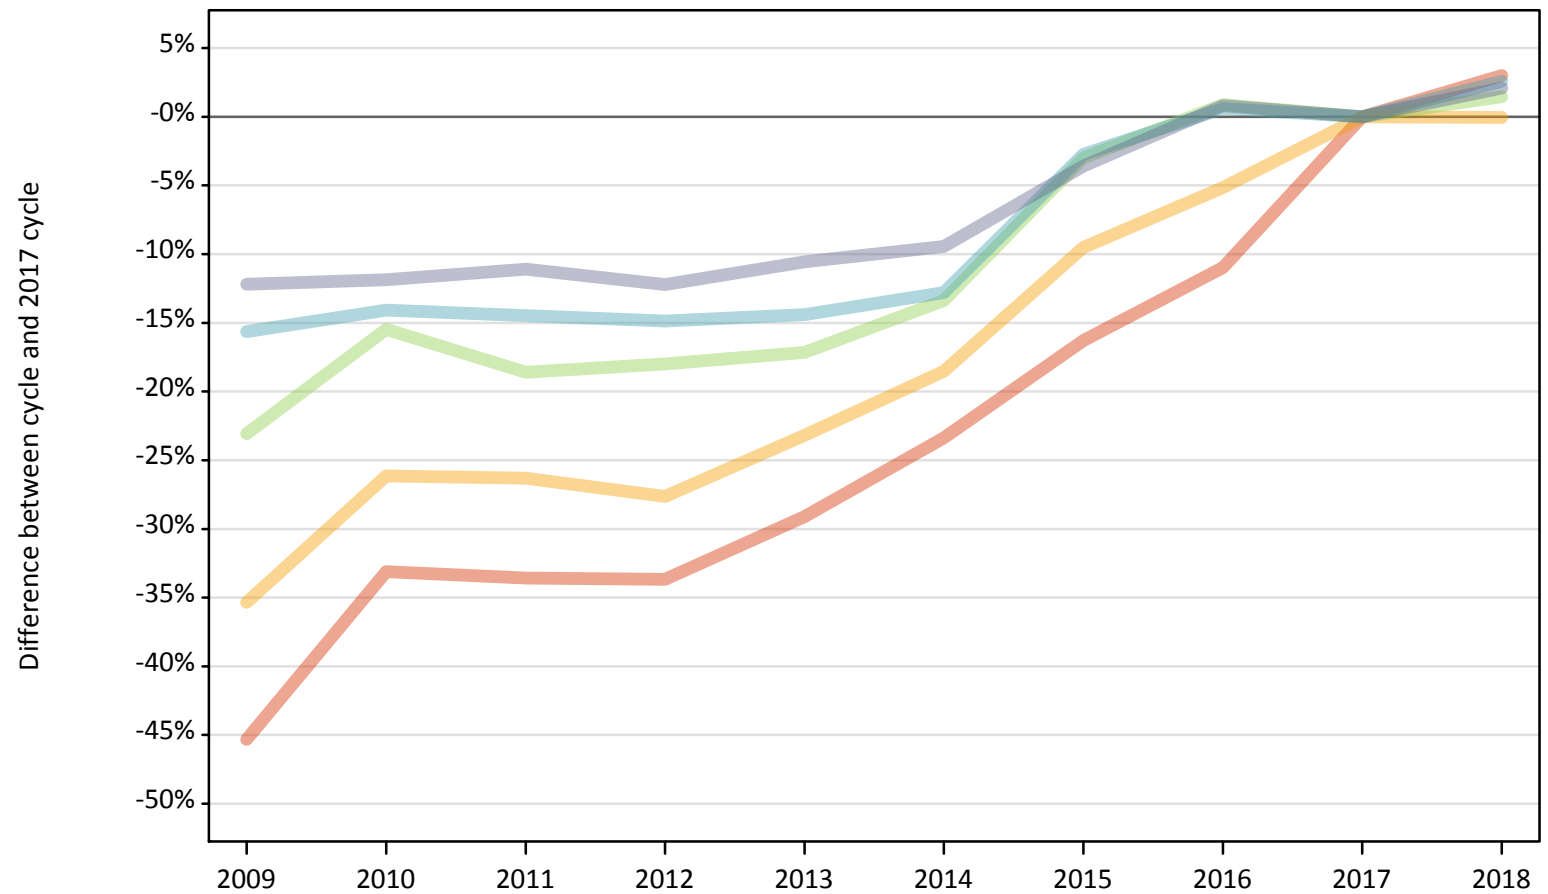

Daily Clearing Analysis: SIMD16

Analysis at 00:05 on Friday 17 August 2018 (1 day after A level results day)

J.1 Placed applicants from Scotland by SIMD16 quintile: 1 day after A level results day

Placed applicants: change relative to 2017 cycle totals

- Quintile 1
- Quintile 2
- Quintile 3
- Quintile 4
- Quintile 5

Note: The percentage change is not plotted in the above chart for groups with fewer than 30 placed applicants in any one cycle.

J.2 Placed applicants from Scotland by SIMD16 quintile: 1 day after A level results day