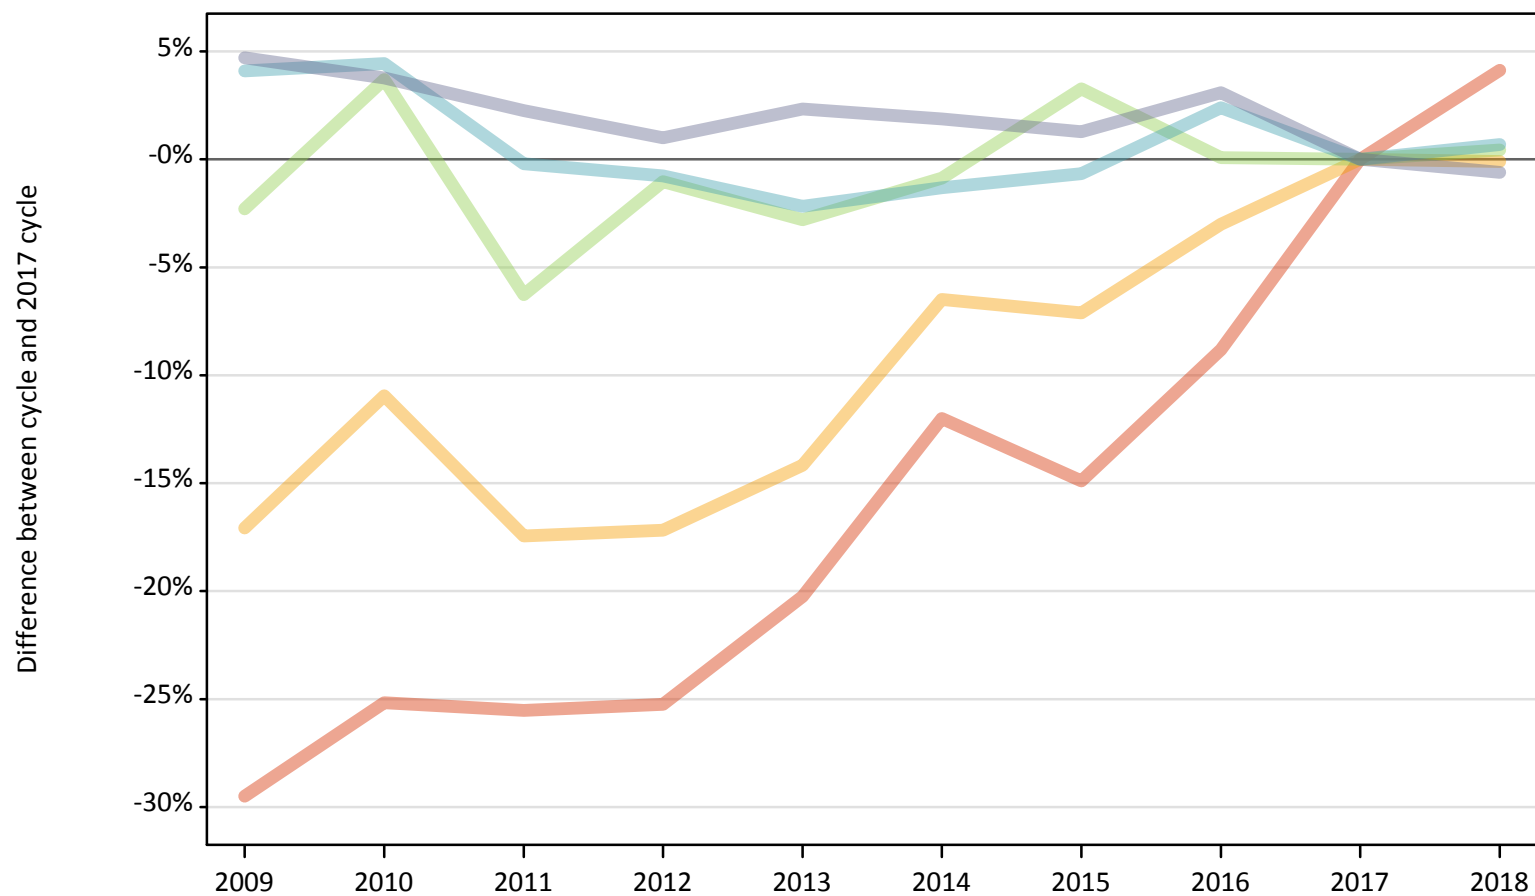

J.3 Placed applicants from Scotland by SIMD16 quintile: 1 day after A level results day

Placed applicants: change relative to 2017 cycle totals

Applicant Status	SIMD16	2009	2010	2011	2012	2013	2014	2015	2016	2017	2018
Placed	Quintile 1	-45%	-33%	-34%	-34%	-29%	-23%	-16%	-11%	0%	3%
	Quintile 2	-35%	-26%	-26%	-28%	-23%	-19%	-10%	-5%	0%	-0%
	Quintile 3	-23%	-15%	-19%	-18%	-17%	-13%	-3%	1%	0%	1%
	Quintile 4	-16%	-14%	-14%	-15%	-14%	-13%	-3%	1%	0%	3%
	Quintile 5	-12%	-12%	-11%	-12%	-11%	-9%	-4%	1%	0%	2%

Note: The percentage change is not recorded in the above table for groups with fewer than 10 placed applicants in that cycle or in the 2017 cycle.

J.4 Placed 18 year old applicants from Scotland by SIMD16 quintile: 1 day after A level results day

Placed 18 year old applicants: change relative to 2017 cycle totals

- Quintile 1
- Quintile 2
- Quintile 3
- Quintile 4
- Quintile 5

Note: The percentage change is not plotted in the above chart for groups with fewer than 30 placed applicants in any one cycle.