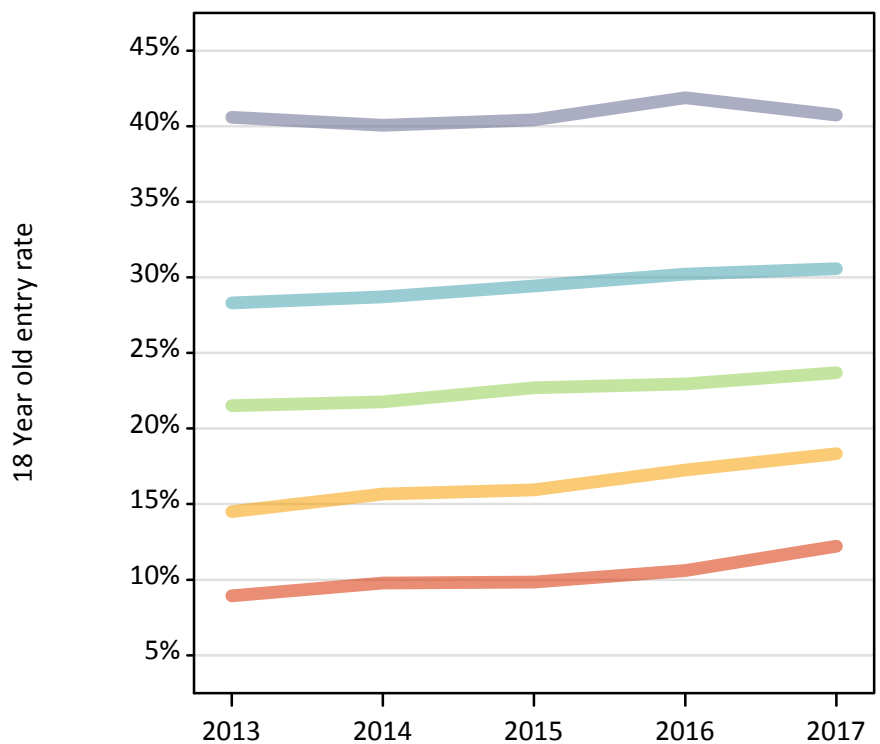

J.7 Placed 18 year old applicants from Scotland by SIMD16 quintile: 13 days after A level results day

Placed 18 year old applicants: entry rate

J.8 Placed 18 year old applicants from Scotland by SIMD16 quintile: 13 days after A level results day

Placed 18 year old applicants: entry rate

Applicant Status	SIMD16	2013	2014	2015	2016	2017
Placed	Quintile 1	8.9%	9.8%	9.8%	10.6%	12.2%
	Quintile 2	14.5%	15.7%	15.9%	17.2%	18.3%
	Quintile 3	21.5%	21.8%	22.7%	23.0%	23.7%
	Quintile 4	28.3%	28.7%	29.4%	30.2%	30.6%
	Quintile 5	40.6%	40.1%	40.4%	41.9%	40.7%

J.9 Placed 18 year old applicants from Scotland by SIMD16 quintile: 13 days after A level results day

Placed 18 year old applicants: entry rate (indexed to 100 = Quintile 1)

Applicant Status	SIMD16	2013	2014	2015	2016	2017
Placed	Quintile 1	100	100	100	100	100
	Quintile 2	162	160	162	163	150
	Quintile 3	241	223	231	217	194
	Quintile 4	317	294	299	285	250
	Quintile 5	454	410	411	395	333