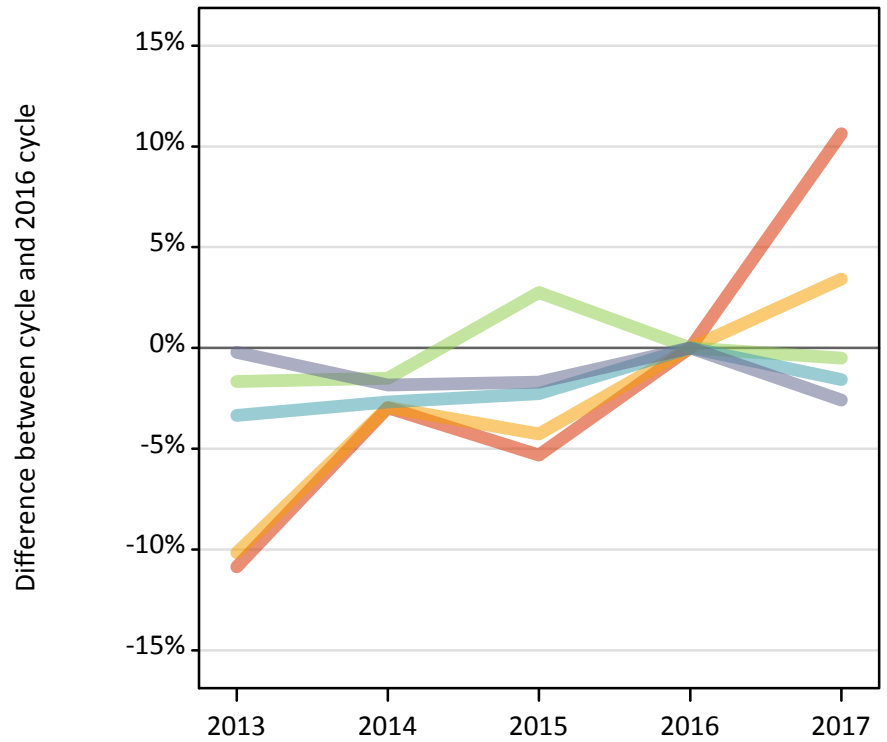

J.3 Placed applicants from Scotland by SIMD16 quintile: 13 days after A level results day

Placed applicants: change relative to 2016 cycle totals

Applicant Status	SIMD16	2013	2014	2015	2016	2017
Placed	Quintile 1	-19%	-14%	-6%	0%	12%
	Quintile 2	-18%	-14%	-5%	0%	5%
	Quintile 3	-17%	-14%	-4%	0%	-1%
	Quintile 4	-14%	-13%	-3%	0%	0%
	Quintile 5	-10%	-10%	-4%	0%	-0%

J.4 Placed 18 year old applicants from Scotland by SIMD16 quintile: 13 days after A level results day

Placed 18 year old applicants: change relative to 2016 cycle totals

- Quintile 1
- Quintile 2
- Quintile 3
- Quintile 4
- Quintile 5