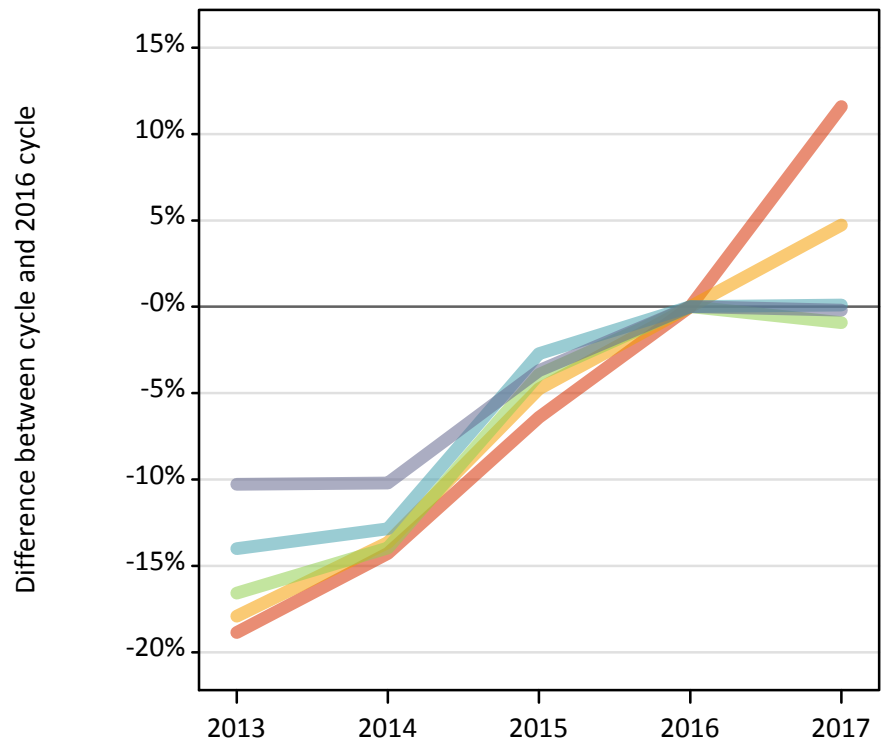

Analysis at 00:05 on Wednesday 30 August 2017 (13 days after A level results day)

J.1 Placed applicants from Scotland by SIMD16 quintile: 13 days after A level results day

Placed applicants: change relative to 2016 cycle totals

- Quintile 1
- Quintile 2
- Quintile 3
- Quintile 4
- Quintile 5

J.2 Placed applicants from Scotland by SIMD16 quintile: 13 days after A level results day

Applicant Status	SIMD16	2013	2014	2015	2016	2017
Placed	Quintile 1	3,600	3,800	4,150	4,430	4,950
	Quintile 2	4,220	4,440	4,900	5,150	5,390
	Quintile 3	5,210	5,380	6,010	6,250	6,190
	Quintile 4	6,590	6,680	7,450	7,660	7,670
	Quintile 5	8,800	8,810	9,450	9,810	9,790