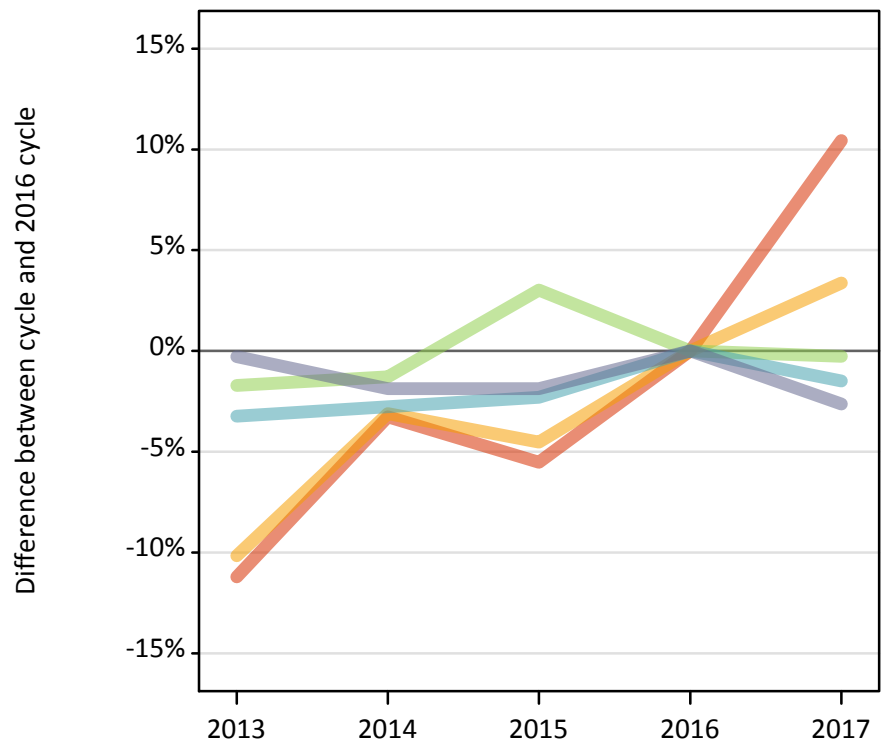

J.3 Placed applicants from Scotland by SIMD16 quintile: 12 days after A level results day

Placed applicants: change relative to 2016 cycle totals

Applicant Status	SIMD16	2013	2014	2015	2016	2017
Placed	Quintile 1	-19%	-14%	-6%	0%	12%
	Quintile 2	-18%	-14%	-5%	0%	5%
	Quintile 3	-17%	-14%	-4%	0%	-1%
	Quintile 4	-14%	-13%	-3%	0%	0%
	Quintile 5	-10%	-10%	-4%	0%	-0%

J.4 Placed 18 year old applicants from Scotland by SIMD16 quintile: 12 days after A level results day

Placed 18 year old applicants: change relative to 2016 cycle totals

- Quintile 1
- Quintile 2
- Quintile 3
- Quintile 4
- Quintile 5