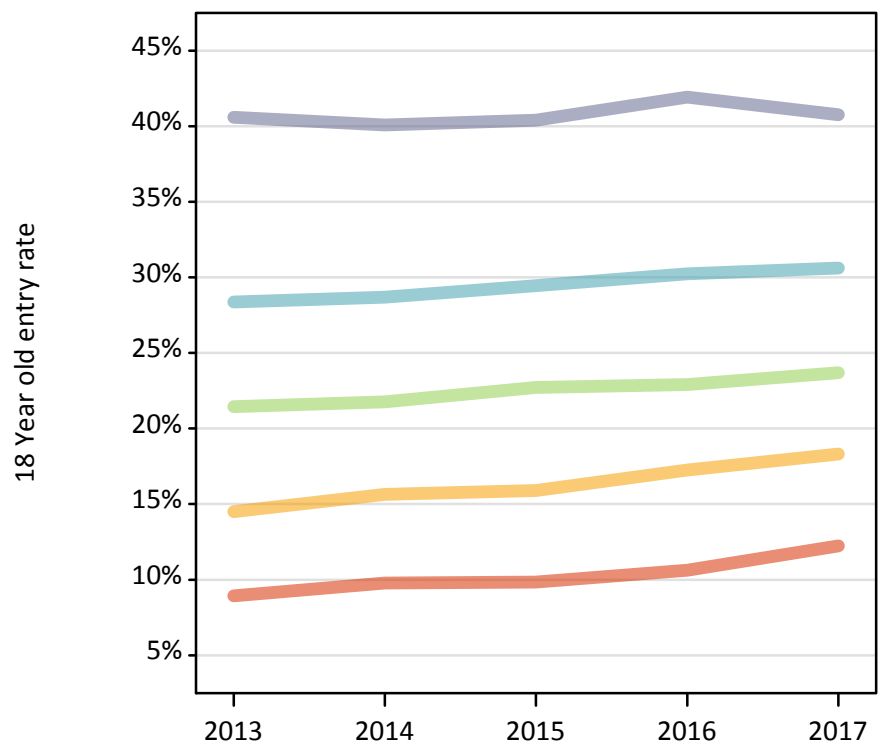

J.7 Placed 18 year old applicants from Scotland by SIMD16 quintile: 12 days after A level results day

Placed 18 year old applicants: entry rate

J.8 Placed 18 year old applicants from Scotland by SIMD16 quintile: 12 days after A level results day

Placed 18 year old applicants: entry rate

Applicant Status	SIMD16	2013	2014	2015	2016	2017
Placed	Quintile 1	8.9%	9.8%	9.8%	10.6%	12.2%
	Quintile 2	14.5%	15.6%	15.9%	17.2%	18.3%
	Quintile 3	21.5%	21.8%	22.7%	22.9%	23.7%
	Quintile 4	28.4%	28.7%	29.5%	30.2%	30.6%
	Quintile 5	40.6%	40.1%	40.4%	41.9%	40.8%

J.9 Placed 18 year old applicants from Scotland by SIMD16 quintile: 12 days after A level results day

Placed 18 year old applicants: entry rate (indexed to 100 = Quintile 1)

Applicant Status	SIMD16	2013	2014	2015	2016	2017
Placed	Quintile 1	100	100	100	100	100
	Quintile 2	162	160	161	162	150
	Quintile 3	240	223	231	216	194
	Quintile 4	317	294	299	284	250
	Quintile 5	454	410	410	394	333