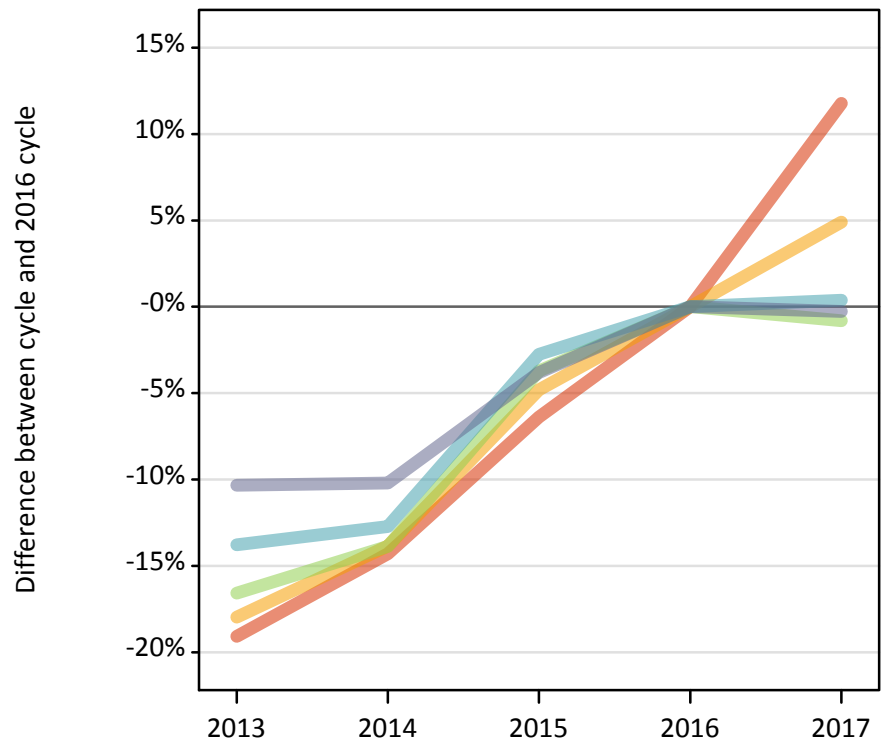

Analysis at 00:05 on Tuesday 29 August 2017 (12 days after A level results day)

J.1 Placed applicants from Scotland by SIMD16 quintile: 12 days after A level results day

Placed applicants: change relative to 2016 cycle totals

- Quintile 1
- Quintile 2
- Quintile 3
- Quintile 4
- Quintile 5

J.2 Placed applicants from Scotland by SIMD16 quintile: 12 days after A level results day

Applicant Status	SIMD16	2013	2014	2015	2016	2017
Placed	Quintile 1	3,570	3,780	4,130	4,410	4,930
	Quintile 2	4,200	4,420	4,880	5,130	5,380
	Quintile 3	5,200	5,360	6,000	6,230	6,180
	Quintile 4	6,590	6,670	7,430	7,640	7,670
	Quintile 5	8,790	8,800	9,430	9,800	9,770

J.3 Placed applicants from Scotland by SIMD16 quintile: 12 days after A level results day

Placed applicants: change relative to 2016 cycle totals

Applicant Status	SIMD16	2013	2014	2015	2016	2017
Placed	Quintile 1	-19%	-14%	-6%	0%	12%
	Quintile 2	-18%	-14%	-5%	0%	5%
	Quintile 3	-17%	-14%	-4%	0%	-1%
	Quintile 4	-14%	-13%	-3%	0%	0%
	Quintile 5	-10%	-10%	-4%	0%	-0%