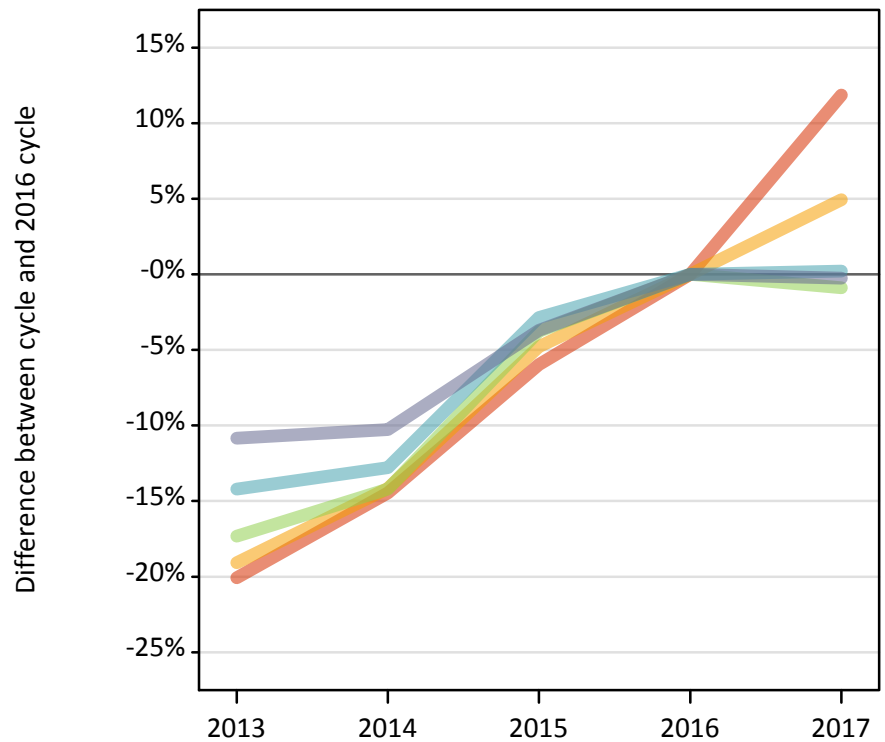

Analysis at 00:05 on Friday 25 August 2017 (8 days after A level results day)

J.1 Placed applicants from Scotland by SIMD16 quintile: 8 days after A level results day

Placed applicants: change relative to 2016 cycle totals

- Quintile 1
- Quintile 2
- Quintile 3
- Quintile 4
- Quintile 5

J.2 Placed applicants from Scotland by SIMD16 quintile: 8 days after A level results day

Applicant Status	SIMD16	2013	2014	2015	2016	2017
Placed	Quintile 1	3,500	3,750	4,120	4,380	4,900
	Quintile 2	4,120	4,370	4,850	5,090	5,350
	Quintile 3	5,130	5,320	5,970	6,200	6,150
	Quintile 4	6,520	6,630	7,390	7,600	7,620
	Quintile 5	8,700	8,760	9,400	9,760	9,740

J.3 Placed applicants from Scotland by SIMD16 quintile: 8 days after A level results day

Placed applicants: change relative to 2016 cycle totals

Applicant Status	SIMD16	2013	2014	2015	2016	2017
Placed	Quintile 1	-20%	-14%	-6%	0%	12%
	Quintile 2	-19%	-14%	-5%	0%	5%
	Quintile 3	-17%	-14%	-4%	0%	-1%
	Quintile 4	-14%	-13%	-3%	0%	0%
	Quintile 5	-11%	-10%	-4%	0%	-0%