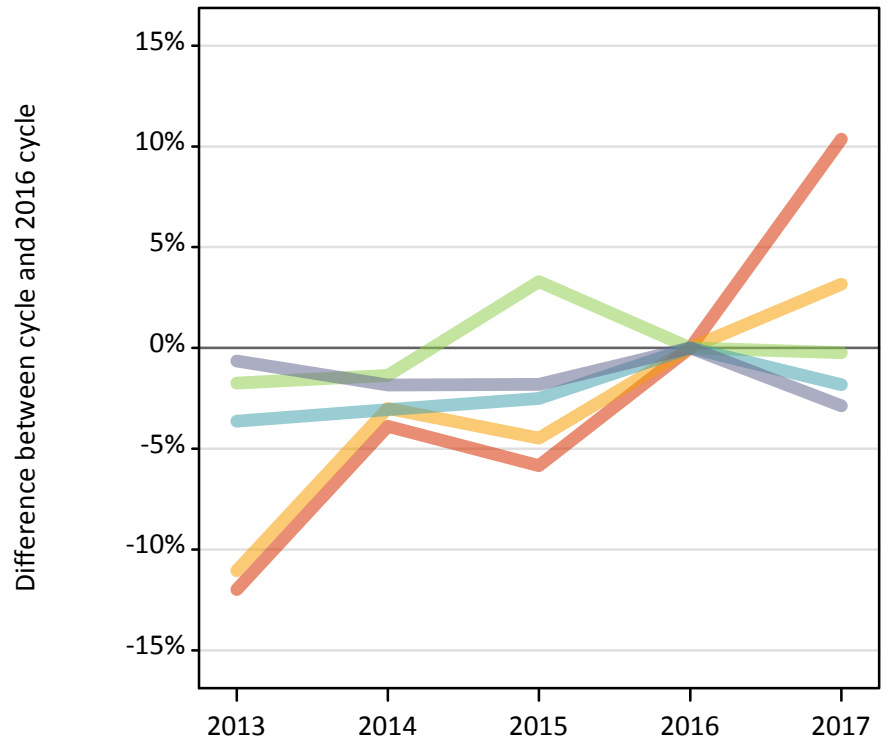

J.3 Placed applicants from Scotland by SIMD16 quintile: 8 days after A level results day

Placed applicants: change relative to 2016 cycle totals

Applicant Status	SIMD16	2013	2014	2015	2016	2017
Placed	Quintile 1	-20%	-14%	-6%	0%	12%
	Quintile 2	-19%	-14%	-5%	0%	5%
	Quintile 3	-17%	-14%	-4%	0%	-1%
	Quintile 4	-14%	-13%	-3%	0%	0%
	Quintile 5	-11%	-10%	-4%	0%	-0%

J.4 Placed 18 year old applicants from Scotland by SIMD16 quintile: 8 days after A level results day

Placed 18 year old applicants: change relative to 2016 cycle totals

- Quintile 1
- Quintile 2
- Quintile 3
- Quintile 4
- Quintile 5