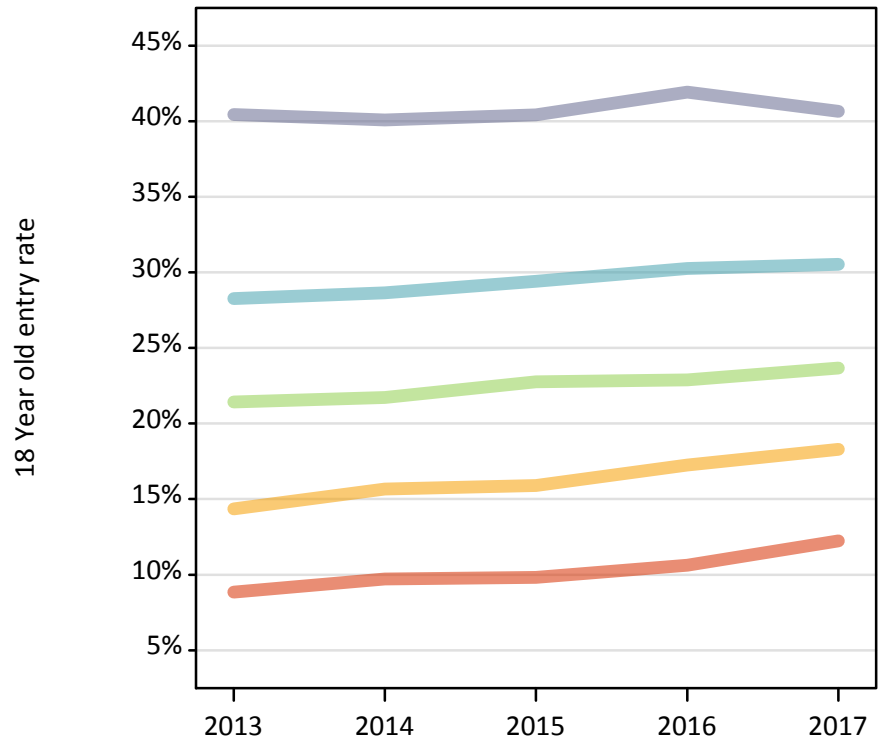

J.7 Placed 18 year old applicants from Scotland by SIMD16 quintile: 8 days after A level results day

Placed 18 year old applicants: entry rate

J.8 Placed 18 year old applicants from Scotland by SIMD16 quintile: 8 days after A level results day

Placed 18 year old applicants: entry rate

Applicant Status	SIMD16	2013	2014	2015	2016	2017
Placed	Quintile 1	8.9%	9.7%	9.8%	10.6%	12.2%
	Quintile 2	14.4%	15.7%	15.9%	17.3%	18.3%
	Quintile 3	21.4%	21.7%	22.8%	22.9%	23.7%
	Quintile 4	28.3%	28.6%	29.4%	30.3%	30.5%
	Quintile 5	40.5%	40.1%	40.4%	41.9%	40.7%

J.9 Placed 18 year old applicants from Scotland by SIMD16 quintile: 8 days after A level results day

Placed 18 year old applicants: entry rate (indexed to 100 = Quintile 1)

Applicant Status	SIMD16	2013	2014	2015	2016	2017
Placed	Quintile 1	100	100	100	100	100
	Quintile 2	162	161	162	162	150
	Quintile 3	242	224	232	215	194
	Quintile 4	319	295	300	285	250
	Quintile 5	457	413	412	394	333