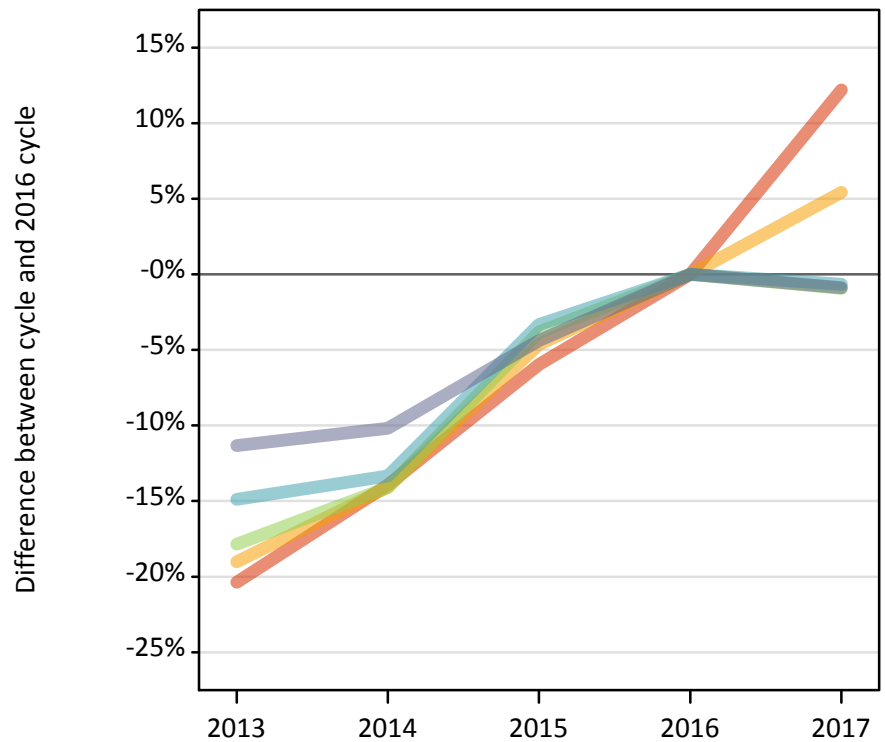

Analysis at 00:05 on Friday 18 August 2017 (1 day after A level results day)

J.1 Placed applicants from Scotland by SIMD16 quintile: 1 day after A level results day

Placed applicants: change relative to 2016 cycle totals

- Quintile 1
- Quintile 2
- Quintile 3
- Quintile 4
- Quintile 5

J.2 Placed applicants from Scotland by SIMD16 quintile: 1 day after A level results day

Applicant Status	SIMD16	2013	2014	2015	2016	2017
Placed	Quintile 1	3,340	3,610	3,940	4,190	4,710
	Quintile 2	3,970	4,210	4,680	4,910	5,170
	Quintile 3	4,940	5,170	5,790	6,020	5,960
	Quintile 4	6,310	6,430	7,170	7,420	7,370
	Quintile 5	8,480	8,590	9,140	9,560	9,480

J.3 Placed applicants from Scotland by SIMD16 quintile: 1 day after A level results day

Placed applicants: change relative to 2016 cycle totals

Applicant Status	SIMD16	2013	2014	2015	2016	2017
Placed	Quintile 1	-20%	-14%	-6%	0%	12%
	Quintile 2	-19%	-14%	-5%	0%	5%
	Quintile 3	-18%	-14%	-4%	0%	-1%
	Quintile 4	-15%	-13%	-3%	0%	-1%
	Quintile 5	-11%	-10%	-4%	0%	-1%