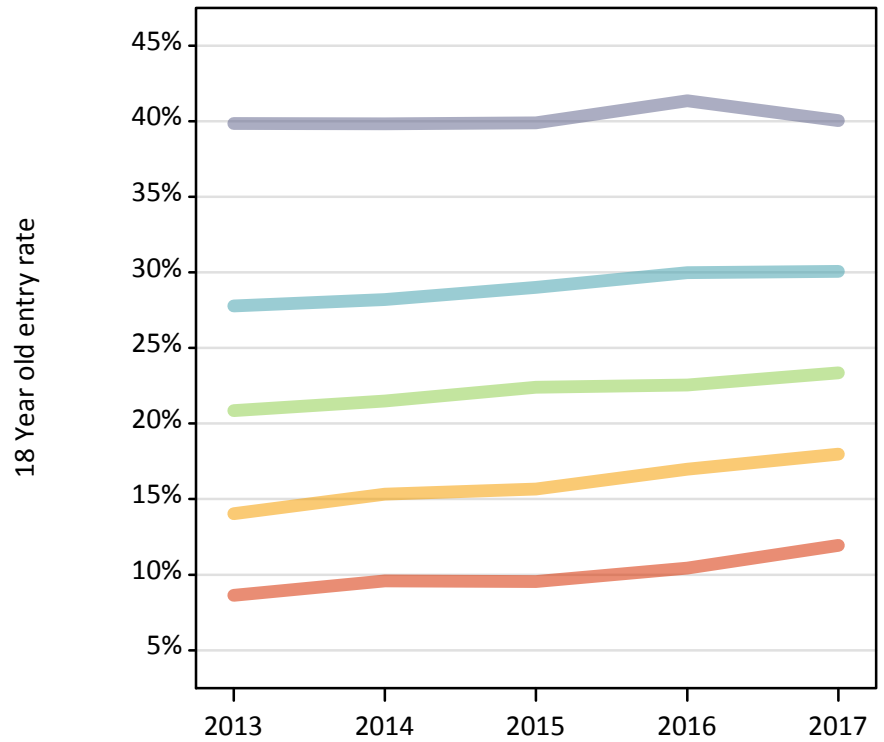

J.7 Placed 18 year old applicants from Scotland by SIMD16 quintile: 1 day after A level results day

Placed 18 year old applicants: entry rate

J.8 Placed 18 year old applicants from Scotland by SIMD16 quintile: 1 day after A level results day

Placed 18 year old applicants: entry rate

Applicant Status	SIMD16	2013	2014	2015	2016	2017
Placed	Quintile 1	8.6%	9.6%	9.6%	10.4%	11.9%
	Quintile 2	14.0%	15.3%	15.7%	17.0%	18.0%
	Quintile 3	20.9%	21.5%	22.4%	22.5%	23.3%
	Quintile 4	27.8%	28.2%	29.0%	30.0%	30.1%
	Quintile 5	39.9%	39.8%	39.9%	41.4%	40.0%

J.9 Placed 18 year old applicants from Scotland by SIMD16 quintile: 1 day after A level results day

Placed 18 year old applicants: entry rate (indexed to 100 = Quintile 1)

Applicant Status	SIMD16	2013	2014	2015	2016	2017
Placed	Quintile 1	100	100	100	100	100
	Quintile 2	162	160	164	163	151
	Quintile 3	241	224	234	216	196
	Quintile 4	321	294	304	287	252
	Quintile 5	461	416	417	396	335