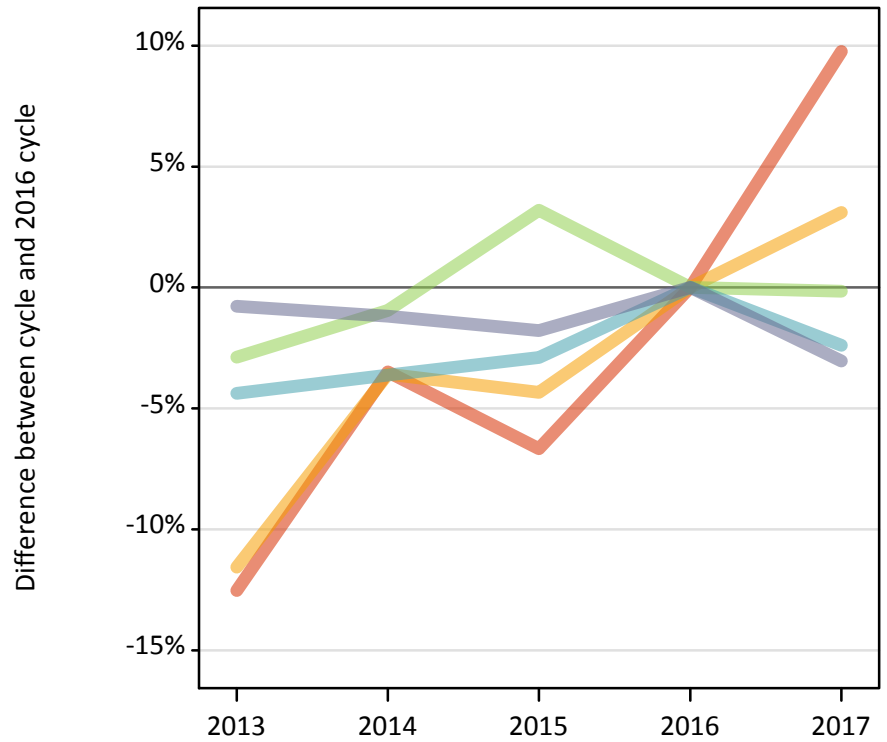

J.3 Placed applicants from Scotland by SIMD16 quintile: 1 day after A level results day

Placed applicants: change relative to 2016 cycle totals

Applicant Status	SIMD16	2013	2014	2015	2016	2017
Placed	Quintile 1	-20%	-14%	-6%	0%	12%
	Quintile 2	-19%	-14%	-5%	0%	5%
	Quintile 3	-18%	-14%	-4%	0%	-1%
	Quintile 4	-15%	-13%	-3%	0%	-1%
	Quintile 5	-11%	-10%	-4%	0%	-1%

J.4 Placed 18 year old applicants from Scotland by SIMD16 quintile: 1 day after A level results day

Placed 18 year old applicants: change relative to 2016 cycle totals

- Quintile 1
- Quintile 2
- Quintile 3
- Quintile 4
- Quintile 5