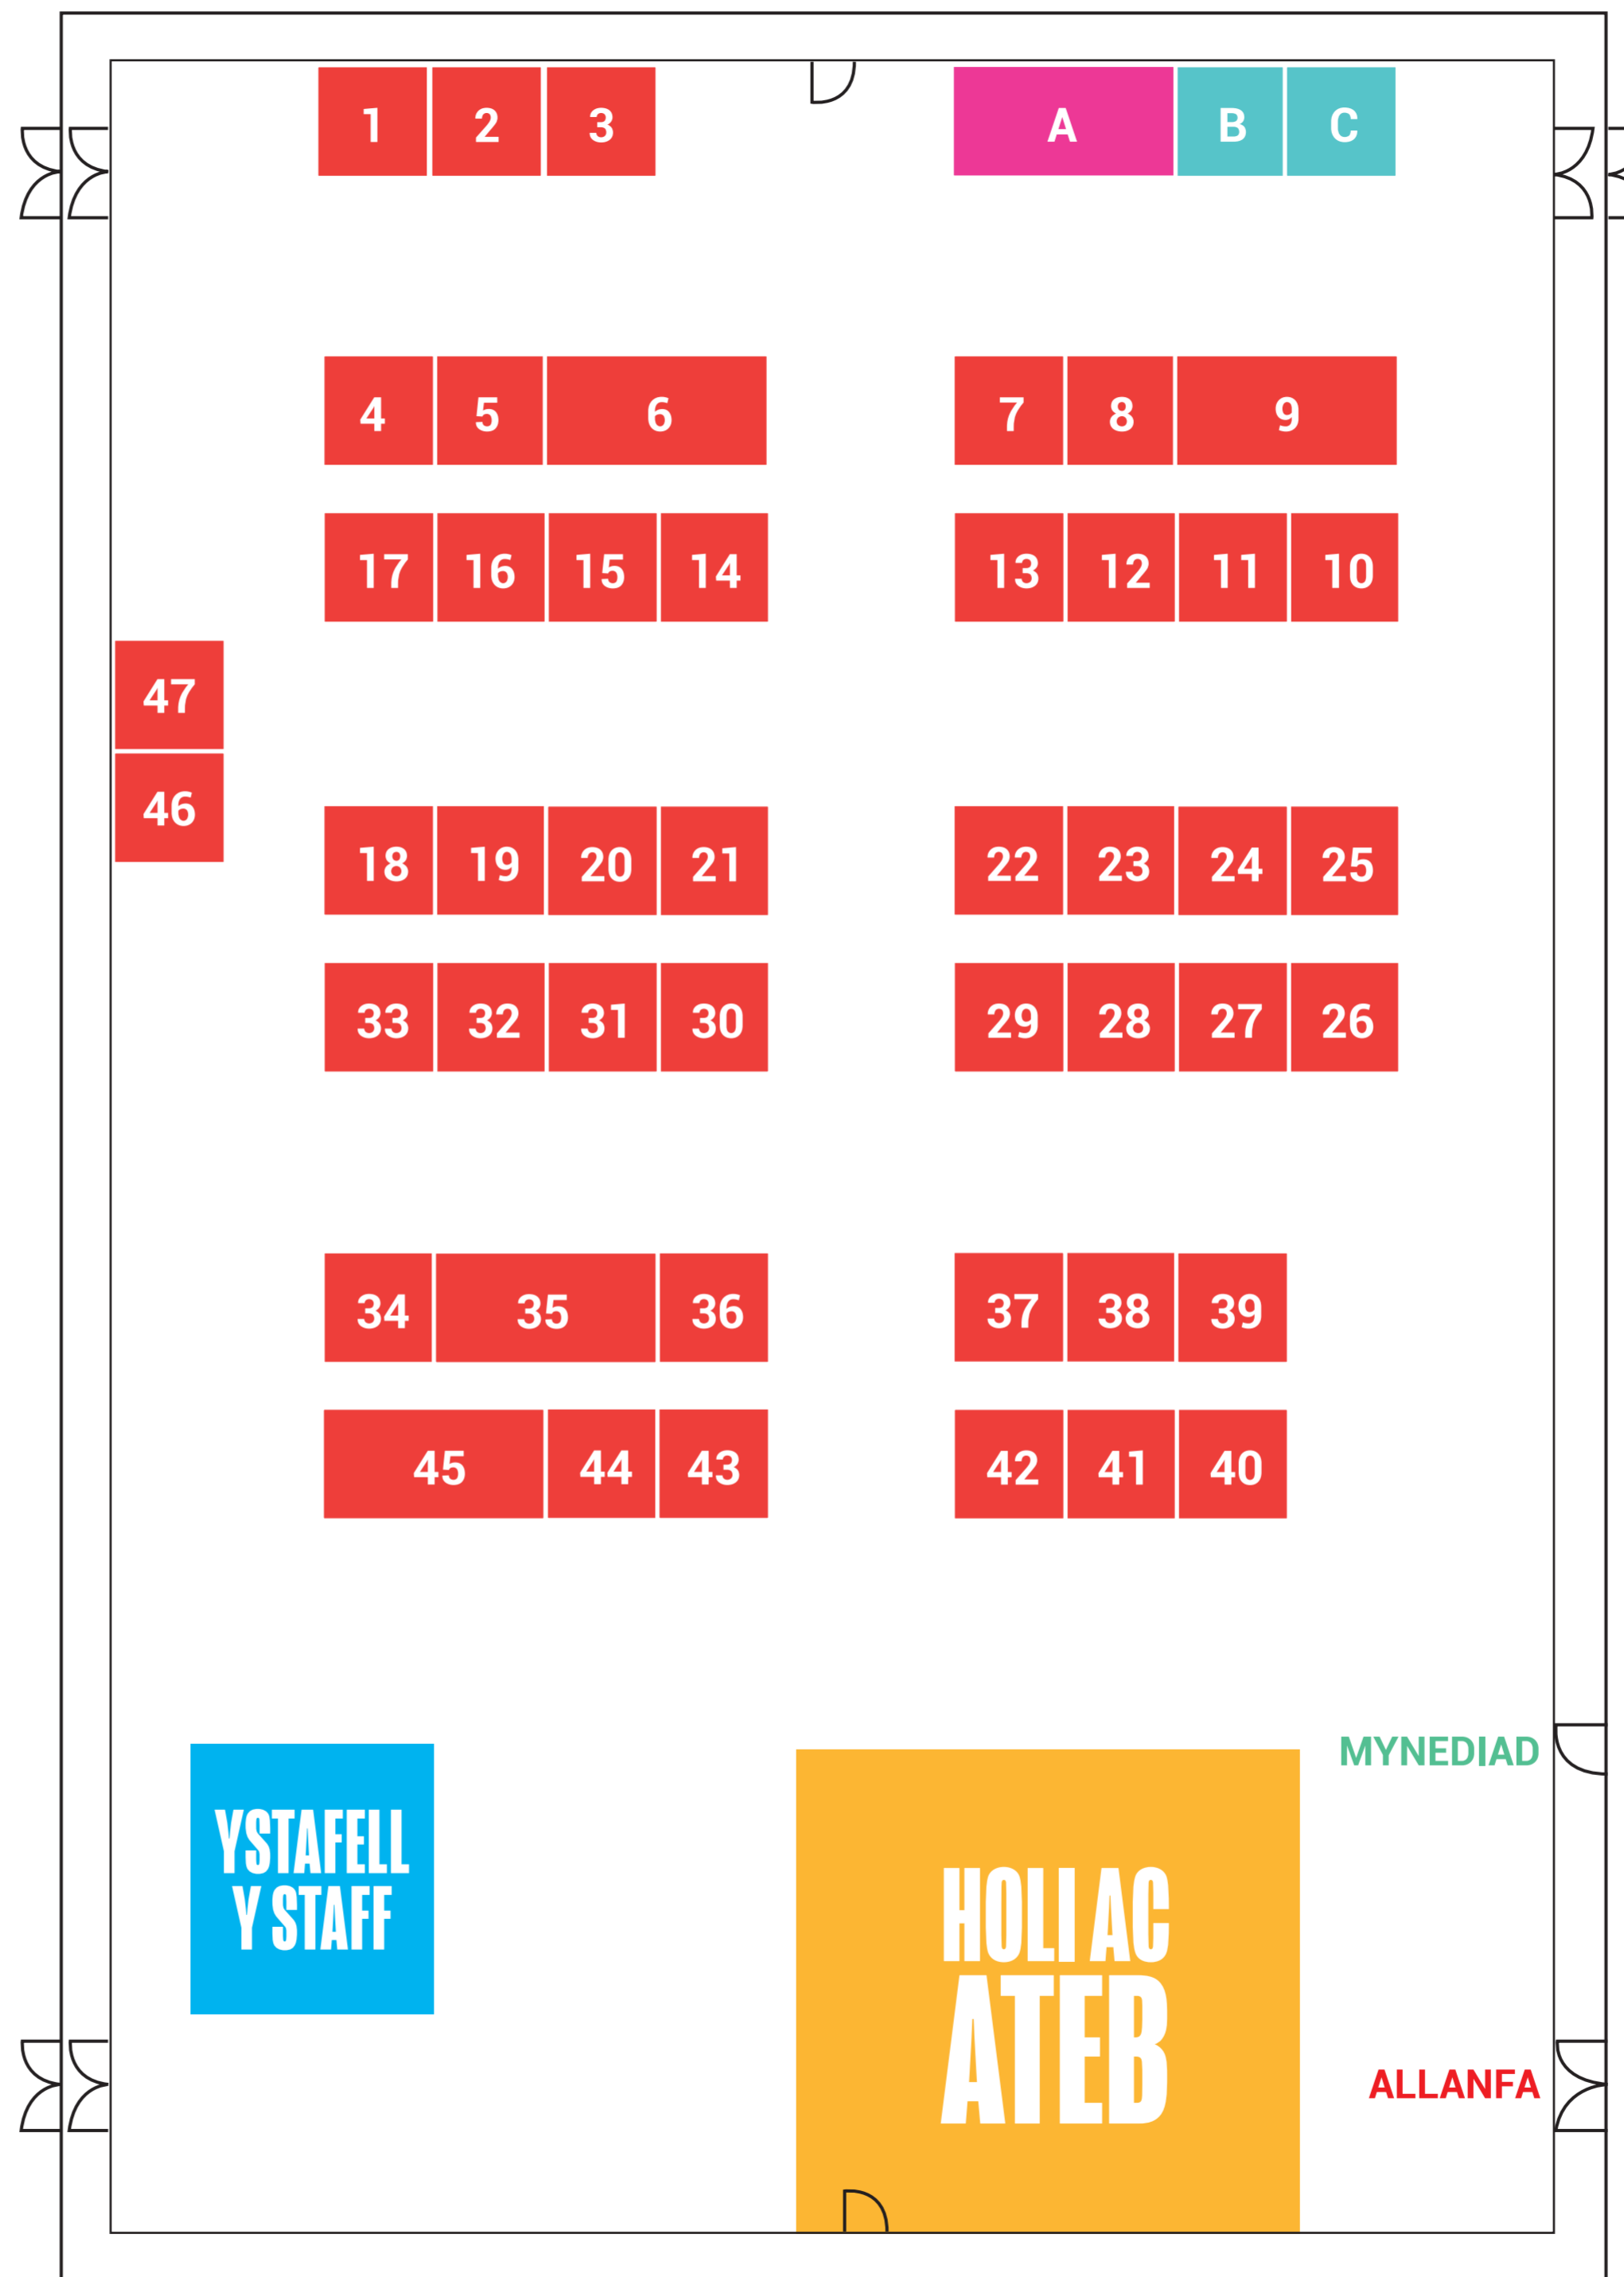

Hartpury University	21
Hereford College of Arts	30
The University of Law	4
University of Leeds	15
Leeds Trinity University	39
Leeds Beckett University	42
University of Liverpool	22
Liverpool Hope University	14
Liverpool John Moores University	24
LMA	31
University of Manchester	13
Nottingham Trent University	11
University of Oxford	1
University of Plymouth	16
University of Portsmouth	33
University of Reading	3
Royal Agricultural University	28
University of Stirling	36
Prifysgol De Cymru	9
Prifysgol Abertawe	35
University of the Arts London (UAL)	10
University of the West of England (UWE)	23
Prifysgol Cymru Y Drindod Dewi Sant	45
Prifysgol Cymru Y Drindod Dewi Sant University of Wales Trinity Saint David	
Prifysgol Wrecsam	43

GWYBODAETH A CHYNGOR

UCAS	A

PRENTISIAETHAU A CHYFLOGWYR

Specsavers	B
Royal Air Force	C