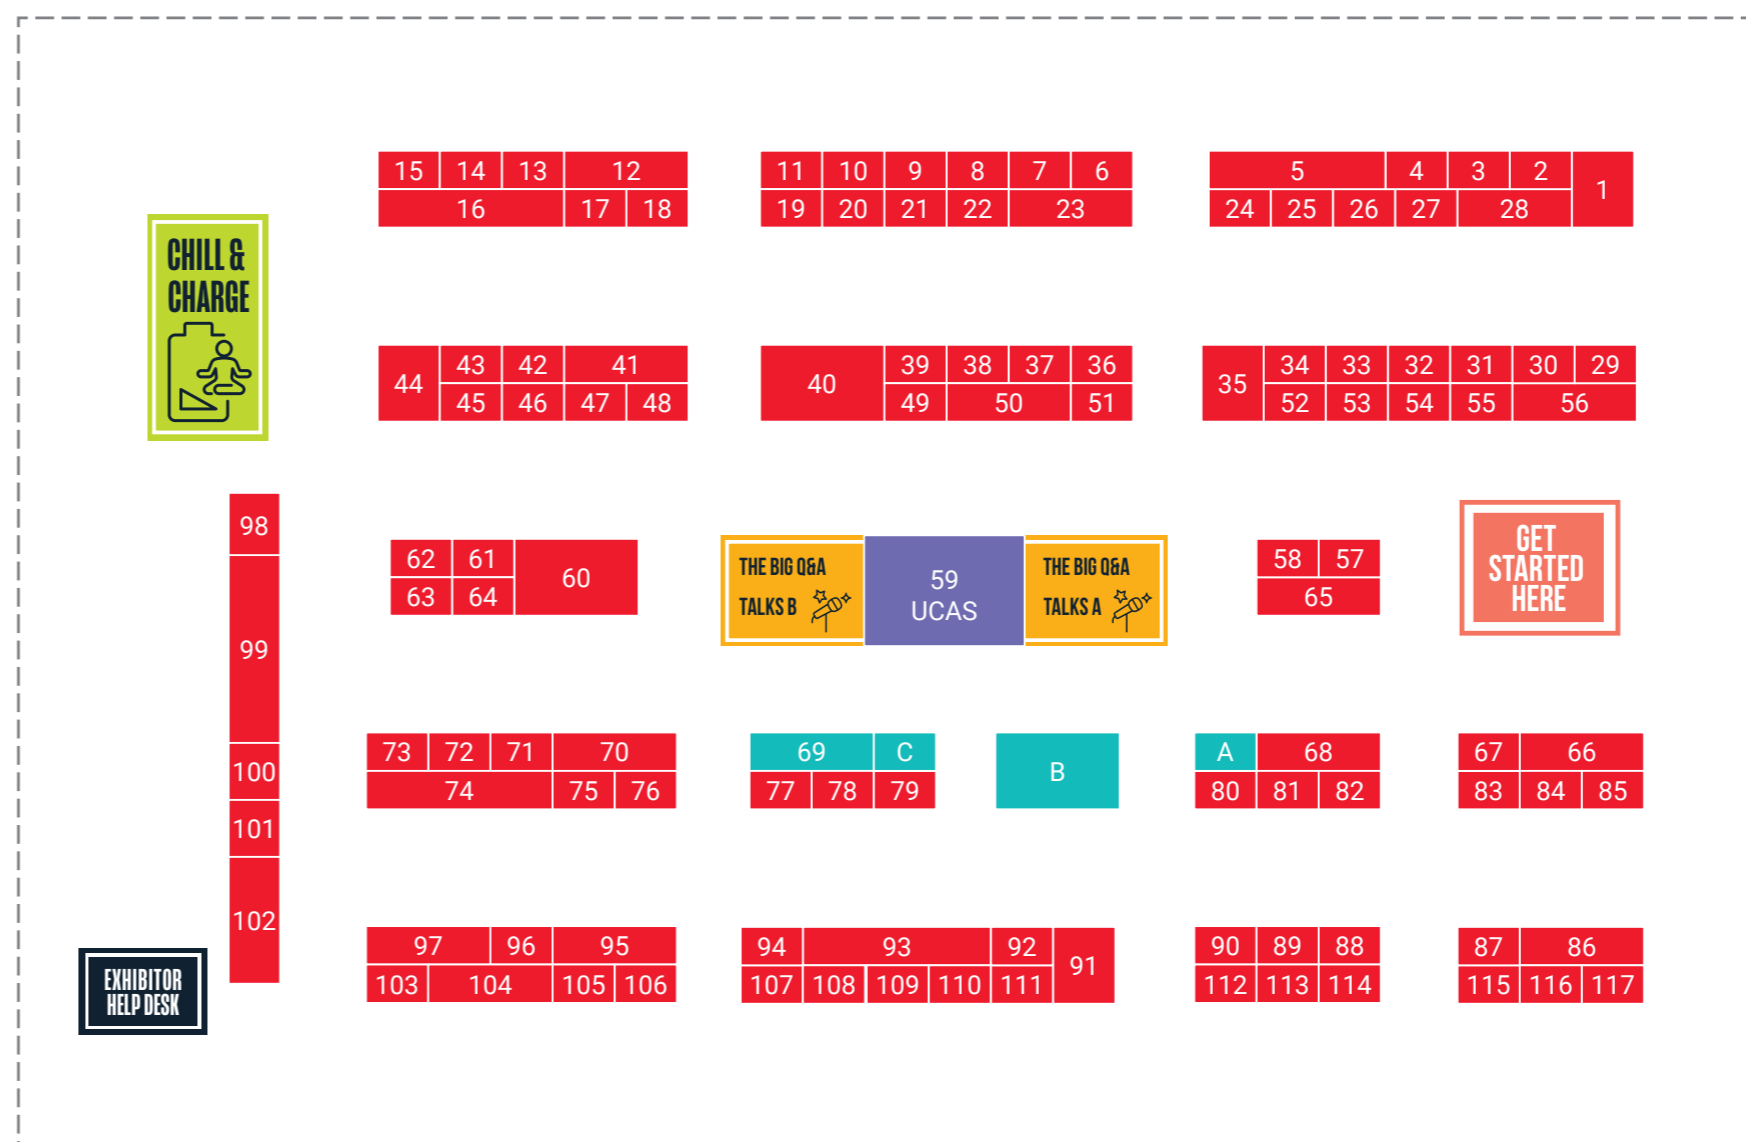

* Complete University Guide 2026

MarjonUni

ZONE KEY

- Get Started Here Area
- Employers & Apprenticeships
- The Big Q&A
- Universities & Colleges
- Chill and Charge
- Staff Room (Teachers & exhibitors only)
- Exhibitor Help Desk